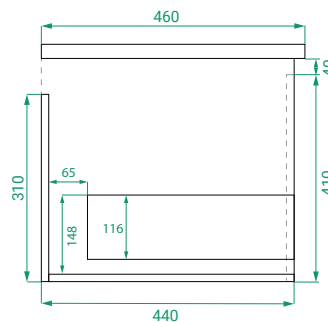

DESCRIPTION

Ovo 900, 1 Drawer Wall-Hung Vanity with Kordura Top & Basin

PRODUCT CODE

OVO90DWHSS / OVO90DWHSSST / OVO90DWHSSCC

Dimensions	W 900 x H 470 x D 460 (mm)
Finishes	Matte White, Matte Custom Paint or Timber Veneer.
Kordura	White or Colour* Kordura Top (H 25)
Basin	See website for compatible basin options.
Handle	Handleless 45° design.
Origin	New Zealand made cabinetry.
Features	• Soft rounded corners. • 1 Drawer with soft-close and handleless design. • White or Colour* Kordura top with basin. • Timber Veneer finishes are 100% natural, with variations in grain and colour. All come stained and sealed with a protective UV finish.

TECHNICAL DRAWINGS

Side

NOTES

Kordura top (H 25mm). Accessories not included. Drawing indicates the technical measurement only and is not a reflection of how the product will look. Sizes are nominal only. All drawings in millimeters. Drawings not to scale. April 2024.