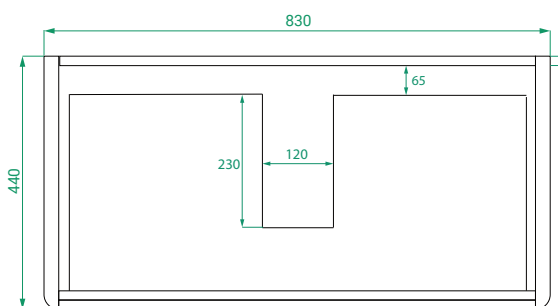

## PRODUCT CODE

OVO90DWHSS / OVO90DWHSSST / OVO90DWHSSCC

<b>Dimensions</b>	W 900 x H 470 x D 460 (mm)
<b>Finishes</b>	Matte White, Matte Custom Paint or Timber Veneer.
<b>Kordura</b>	White or Colour* Kordura Top (H 25)
<b>Basin</b>	See website for compatible basin options.
<b>Handle</b>	Handleless 45° design.
<b>Origin</b>	New Zealand made cabinetry.
<b>Features</b>	<ul style="list-style-type: none"> <li>• Soft rounded corners.</li> <li>• 1 Drawer with soft-close and handleless design.</li> <li>• White or Colour* Kordura top with basin.</li> <li>• Timber Veneer finishes are 100% natural, with variations in grain and colour. All come stained and sealed with a protective UV finish.</li> </ul>

## TECHNICAL DRAWINGS

Front

Side

Drawers

Kordura

## NOTES

Kordura top (H 25mm). Accessories not included. Drawing indicates the technical measurement only and is not a reflection of how the product will look. Sizes are nominal only. All drawings in millimeters. Drawings not to scale. April 2024.