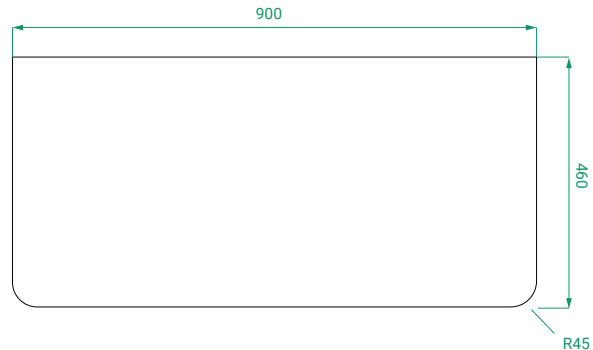

## PRODUCT CODE

OVO90DWHSS / OVO90DWHSSST / OVO90DWHSSCC

<b>Dimensions</b>	W 900 x H 470 x D 460 (mm)
<b>Finishes</b>	Matte White, Matte Custom Paint or Timber Veneer.
<b>Kordura</b>	White or Colour* Kordura Top (H 25)
<b>Basin</b>	See website for compatible basin options.
<b>Handle</b>	Handleless 45° design.
<b>Origin</b>	New Zealand made cabinetry.
<b>Features</b>	<ul style="list-style-type: none"> <li>• Soft rounded corners.</li> <li>• 1 Drawer with soft-close and handleless design.</li> <li>• White or Colour* Kordura top with basin.</li> <li>• Timber Veneer finishes are 100% natural, with variations in grain and colour. All come stained and sealed with a protective UV finish.</li> </ul>

## TECHNICAL DRAWINGS

Front

Side

Drawers

Kordura

## NOTES

Kordura top (H 25mm). Accessories not included. Drawing indicates the technical measurement only and is not a reflection of how the product will look. Sizes are nominal only. All drawings in millimeters. Drawings not to scale. April 2024.