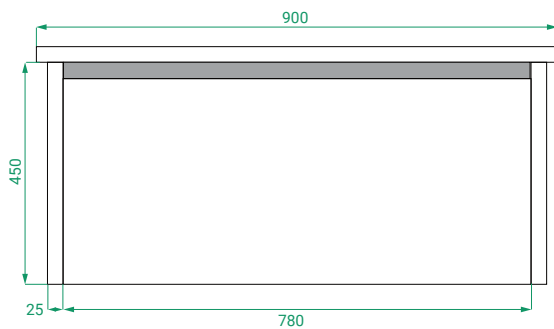

TECHNICAL DRAWINGS

Front