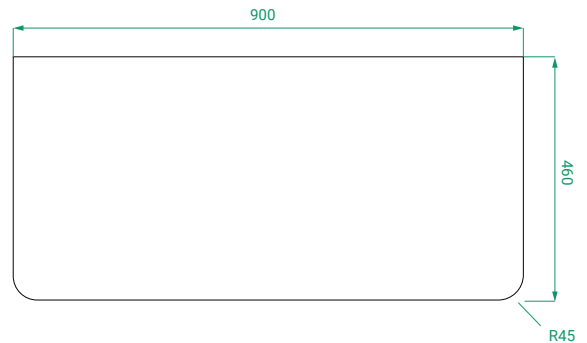

**DESCRIPTION**

Ovo 900, 2 Drawers Wall-Hung Vanity with Kordura Top & Basin

**PRODUCT CODE**

OVO90D2WHSS / OVO90D2WHSSCC

|                   |   |
|-------------------|---|
| <b>Dimensions</b> | W 900 x H 610 x D 460 (mm)  |
| <b>Finishes</b>   | Matte White, Matte Custom Paint or Timber Veneer  |
| <b>Kordura</b>    | White or Colour* Kordura Top (H 25)   |
| <b>Basin</b>      | See website for compatible basin options.   |
| <b>Handle</b>     | Handleless 45° design.  |
| <b>Origin</b>     | New Zealand made cabinetry.   |
| <b>Features</b>   | <ul style="list-style-type: none"> <li>• Soft rounded corners.</li> <li>• 2 Drawers with soft-close and handleless design.</li> <li>• White or Colour* Kordura top with basin.</li> <li>• Timber Veneer finishes are 100% natural, with variations in grain and colour. All come stained and sealed with a protective UV finish.</li> </ul> |

**TECHNICAL DRAWINGS**

**Front**

**Side**

**Top Down**

**Kordura Top**

**NOTES**

\*Additional Cost. Kordura top (H 25mm). Accessories not included. Drawing indicates the technical measurement only and is not a reflection of how the product will look. Sizes are nominal only. All drawings in millimeters. Drawings not to scale. April 2024.