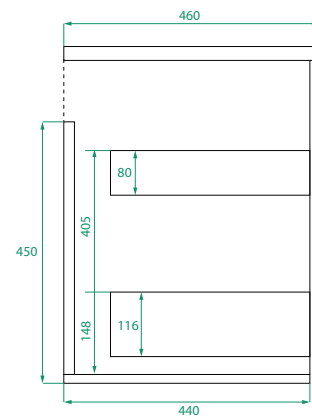

**DESCRIPTION**

Ovo 900, 2 Drawers Wall-Hung Vanity with Kordura Top & Basin

**PRODUCT CODE**

OVO90D2WHSS / OVO90D2WHSSCC

|                   |   |
|-------------------|---|
| <b>Dimensions</b> | W 900 x H 610 x D 460 (mm)  |
| <b>Finishes</b>   | Matte White, Matte Custom Paint or Timber Veneer  |
| <b>Kordura</b>    | White or Colour* Kordura Top (H 25)   |
| <b>Basin</b>      | See website for compatible basin options.   |
| <b>Handle</b>     | Handleless 45° design.  |
| <b>Origin</b>     | New Zealand made cabinetry.   |
| <b>Features</b>   | <ul style="list-style-type: none"> <li>• Soft rounded corners.</li> <li>• 2 Drawers with soft-close and handleless design.</li> <li>• White or Colour* Kordura top with basin.</li> <li>• Timber Veneer finishes are 100% natural, with variations in grain and colour. All come stained and sealed with a protective UV finish.</li> </ul> |

**TECHNICAL DRAWINGS**

**Front**

**Side**

**Top Down**

**Kordura Top**

**NOTES**

\*Additional Cost. Kordura top (H 25mm). Accessories not included. Drawing indicates the technical measurement only and is not a reflection of how the product will look. Sizes are nominal only. All drawings in millimeters. Drawings not to scale. April 2024.