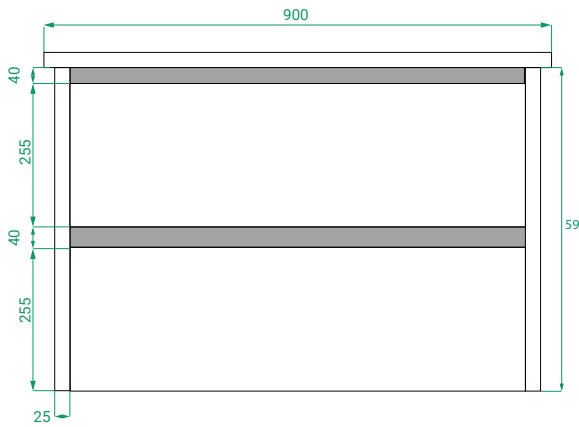

**DESCRIPTION**

Ovo 900, 2 Drawers Wall-Hung Vanity with Kordura Top & Basin

**PRODUCT CODE**

OVO90D2WHSS / OVO90D2WHSSCC

|                   |   |
|-------------------|---|
| <b>Dimensions</b> | W 900 x H 610 x D 460 (mm)  |
| <b>Finishes</b>   | Matte White, Matte Custom Paint or Timber Veneer  |
| <b>Kordura</b>    | White or Colour* Kordura Top (H 25)   |
| <b>Basin</b>      | See website for compatible basin options.   |
| <b>Handle</b>     | Handleless 45° design.  |
| <b>Origin</b>     | New Zealand made cabinetry.   |
| <b>Features</b>   | <ul style="list-style-type: none"> <li>• Soft rounded corners.</li> <li>• 2 Drawers with soft-close and handleless design.</li> <li>• White or Colour* Kordura top with basin.</li> <li>• Timber Veneer finishes are 100% natural, with variations in grain and colour. All come stained and sealed with a protective UV finish.</li> </ul> |

**TECHNICAL DRAWINGS**

**Front**

**Side**

**Top Down**

**Kordura Top**

**NOTES**

\*Additional Cost. Kordura top (H 25mm). Accessories not included. Drawing indicates the technical measurement only and is not a reflection of how the product will look. Sizes are nominal only. All drawings in millimeters. Drawings not to scale. April 2024.