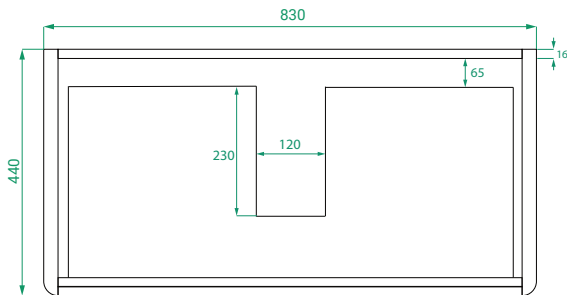

**DESCRIPTION**

Ovo 900, 2 Drawers Wall-Hung Vanity with Kordura Top & Basin

**PRODUCT CODE**

OVO90D2WHSS / OVO90D2WHSSCC

|                   |   |
|-------------------|---|
| <b>Dimensions</b> | W 900 x H 610 x D 460 (mm)  |
| <b>Finishes</b>   | Matte White, Matte Custom Paint or Timber Veneer  |
| <b>Kordura</b>    | White or Colour* Kordura Top (H 25)   |
| <b>Basin</b>      | See website for compatible basin options.   |
| <b>Handle</b>     | Handleless 45° design.  |
| <b>Origin</b>     | New Zealand made cabinetry.   |
| <b>Features</b>   | <ul style="list-style-type: none"> <li>• Soft rounded corners.</li> <li>• 2 Drawers with soft-close and handleless design.</li> <li>• White or Colour* Kordura top with basin.</li> <li>• Timber Veneer finishes are 100% natural, with variations in grain and colour. All come stained and sealed with a protective UV finish.</li> </ul> |

**TECHNICAL DRAWINGS**

**Front**

**Side**

**Top Down**

**Kordura Top**

**NOTES**

\*Additional Cost. Kordura top (H 25mm). Accessories not included. Drawing indicates the technical measurement only and is not a reflection of how the product will look. Sizes are nominal only. All drawings in millimeters. Drawings not to scale. April 2024.