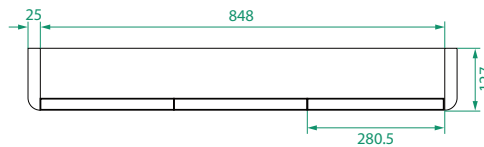

DESCRIPTION

Ovo 900 Mirror Cabinet, 3 Doors, 6 Shelves, Wall-Hung

PRODUCT CODE

OVOM90 / OVOM90CC

Dimensions W 898 x H 750 x D 127 (mm)

Finishes Matte White or Matte Custom Colour Paint.

Handle Handleless design.

Origin New Zealand made cabinetry.

Features

- Soft rounded corners.
- 3 Doors, 6 shelves (4 adjustable) with soft-close.
- The paint used on our products is polyurethane or UV based.
- Optional: Under cabinet, extruded LED lighting 4100K in cool white (EXLED845)*.
- Can be recessed into a wall by a qualified tradesperson.

TECHNICAL DRAWINGS

Front

Top Down

Inside

NOTES

*Additional Cost. Drawing indicates the technical measurement only and is not a reflection of how the product will look. Sizes are nominal only. All drawings in millimeters. Drawings not to scale. April 2024.