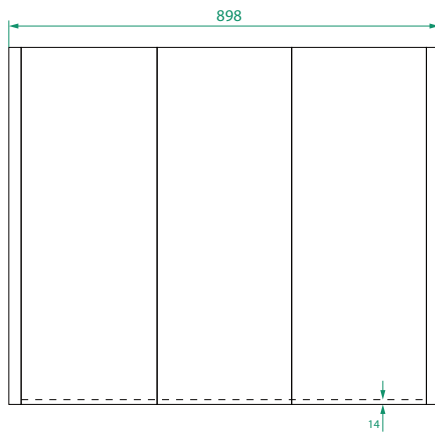

TECHNICAL DRAWINGS

Front