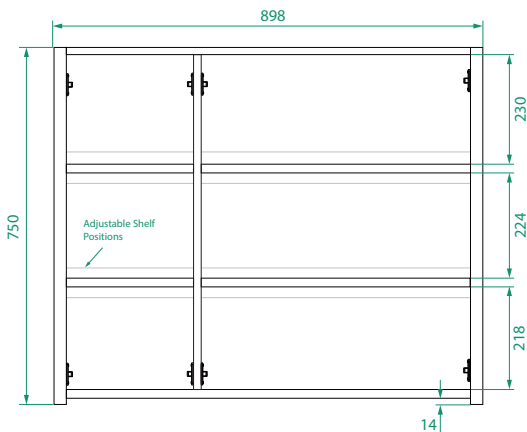

Inside

NOTES

*Additional Cost. Drawing indicates the technical measurement only and is not a reflection of how the product will look. Sizes are nominal only. All drawings in millimeters. Drawings not to scale. April 2024.