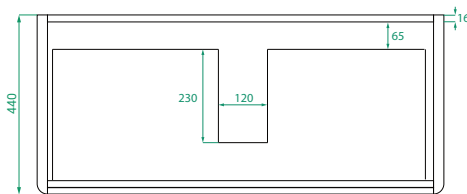

## PRODUCT CODE

OVO105D2FLT / OVO105D2FLTP

<b>Dimensions</b>	W 1050 x H 900 x D 460 (mm)
<b>Finishes</b>	Timber Veneer or Duo Tone (Matte Custom painted sides & Timber Veneer drawer fronts).
<b>Basin</b>	Urban Ceramic top (H 30) with integrated basin
<b>Handle</b>	Handleless 45° design.
<b>Origin</b>	New Zealand made cabinetry.
<b>Features</b>	<ul style="list-style-type: none"><li>• Soft rounded corners &amp; 2 drawers floor-standing.</li><li>• Ceramic top with intergrated basin</li><li>• The paint used on our products is polyurethane or UV based. Timber Veneer finish is 100% natural, with natural variations in colour &amp; grain.</li></ul>

## TECHNICAL DRAWINGS

Front

Side

Drawers

Ceramic Top

## NOTES

Accessories not included. Drawing indicates the technical measurement only and is not a reflection of how the product will look. Sizes are nominal only. All drawings in millimeters. Drawings not to scale. July 2024.