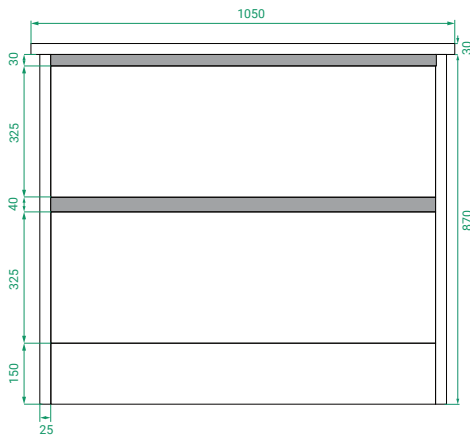

## PRODUCT CODE

OVO105D2FLT / OVO105D2FLTP

<b>Dimensions</b>	W 1050 x H 900 x D 460 (mm)
<b>Finishes</b>	Timber Veneer or Duo Tone (Matte Custom painted sides & Timber Veneer drawer fronts).
<b>Basin</b>	Urban Ceramic top (H 30) with integrated basin
<b>Handle</b>	Handleless 45° design.
<b>Origin</b>	New Zealand made cabinetry.
<b>Features</b>	<ul style="list-style-type: none"><li>• Soft rounded corners &amp; 2 drawers floor-standing.</li><li>• Ceramic top with intergrated basin</li><li>• The paint used on our products is polyurethane or UV based. Timber Veneer finish is 100% natural, with natural variations in colour &amp; grain.</li></ul>

## TECHNICAL DRAWINGS

Front

Side

Drawers

Ceramic Top