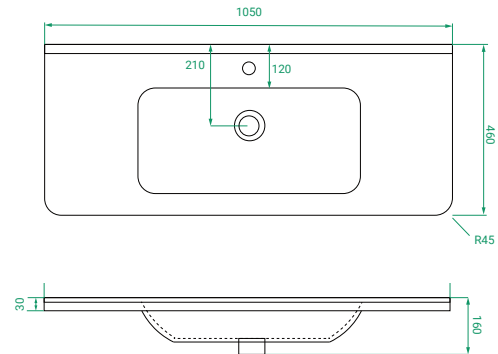

## PRODUCT CODE

OVO105D2FLT / OVO105D2FLTP

<b>Dimensions</b>	W 1050 x H 900 x D 460 (mm)
<b>Finishes</b>	Timber Veneer or Duo Tone (Matte Custom painted sides & Timber Veneer drawer fronts).
<b>Basin</b>	Urban Ceramic top (H 30) with integrated basin
<b>Handle</b>	Handleless 45° design.
<b>Origin</b>	New Zealand made cabinetry.
<b>Features</b>	<ul style="list-style-type: none"><li>• Soft rounded corners &amp; 2 drawers floor-standing.</li><li>• Ceramic top with intergrated basin</li><li>• The paint used on our products is polyurethane or UV based. Timber Veneer finish is 100% natural, with natural variations in colour &amp; grain.</li></ul>

## TECHNICAL DRAWINGS

Front

Side

Drawers

Ceramic Top

## NOTES

Accessories not included. Drawing indicates the technical measurement only and is not a reflection of how the product will look. Sizes are nominal only. All drawings in millimeters. Drawings not to scale. July 2024.