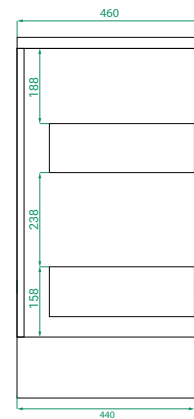

## PRODUCT CODE

OVO105D2FLT / OVO105D2FLTP

<b>Dimensions</b>	W 1050 x H 900 x D 460 (mm)
<b>Finishes</b>	Timber Veneer or Duo Tone (Matte Custom painted sides & Timber Veneer drawer fronts).
<b>Basin</b>	Urban Ceramic top (H 30) with integrated basin
<b>Handle</b>	Handleless 45° design.
<b>Origin</b>	New Zealand made cabinetry.
<b>Features</b>	<ul style="list-style-type: none"><li>• Soft rounded corners &amp; 2 drawers floor-standing.</li><li>• Ceramic top with intergrated basin</li><li>• The paint used on our products is polyurethane or UV based. Timber Veneer finish is 100% natural, with natural variations in colour &amp; grain.</li></ul>

## TECHNICAL DRAWINGS

Front

Side

Drawers

Ceramic Top

## NOTES

Accessories not included. Drawing indicates the technical measurement only and is not a reflection of how the product will look. Sizes are nominal only. All drawings in millimeters. Drawings not to scale. July 2024.