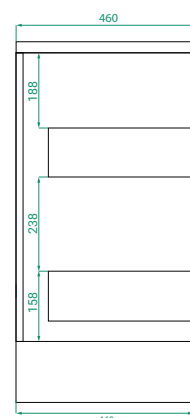

## PRODUCT CODE

OVO105D2FLT / OVO105D2FLTP

**Dimensions** W 1050 x H 900 x D 460 (mm)

**Finishes** Timber Veneer or Duo Tone (Matte Custom painted sides & Timber Veneer drawer fronts).

**Basin** Urban Ceramic top (H 30) with integrated basin

**Handle** Handleless 45° design.

**Origin** New Zealand made cabinetry.

**Features**

- Soft rounded corners & 2 drawers floorstanding.
- Ceramic top with intergrated basin
- The paint used on our products is polyurethane or UV based. Timber Veneer finish is 100% natural, with natural variations in colour & grain.

## TECHNICAL DRAWINGS

Front

Side

Drawers

Ceramic Top

## NOTES

Accessories not included. Drawing indicates the technical measurement only and is not a reflection of how the product will look. Sizes are nominal only. All drawings in millimeters. Drawings not to scale. Sept 2024.