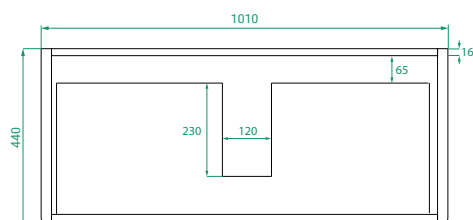

## PRODUCT CODE

OVO105D2FLT / OVO105D2FLTP

**Dimensions** W 1050 x H 900 x D 460 (mm)

**Finishes** Timber Veneer or Duo Tone (Matte Custom painted sides & Timber Veneer drawer fronts).

**Basin** Urban Ceramic top (H 30) with integrated basin

## TECHNICAL DRAWINGS

Front

Side

Drawers

Ceramic Top

## NOTES

Accessories not included. Drawing indicates the technical measurement only and is not a reflection of how the product will look. Sizes are nominal only. All drawings in millimeters. Drawings not to scale. Sept 2024.