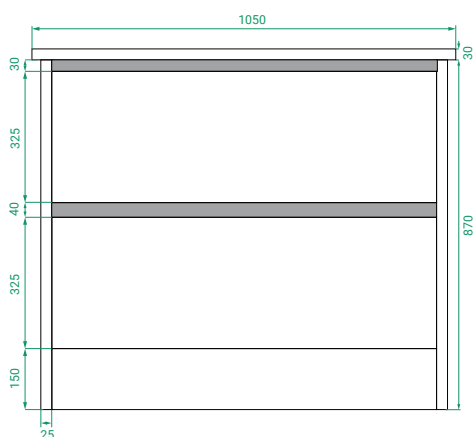

## PRODUCT CODE

OVO105D2FLT / OVO105D2FLTP

**Dimensions** W 1050 x H 900 x D 460 (mm)

**Finishes** Timber Veneer or Duo Tone (Matte Custom painted sides & Timber Veneer drawer fronts).

**Basin** Urban Ceramic top (H 30) with integrated basin

**Handle** Handleless 45° design.

**Origin** New Zealand made cabinetry.

**Features**

- Soft rounded corners & 2 drawers floorstanding.
- Ceramic top with intergrated basin
- The paint used on our products is polyurethane or UV based. Timber Veneer finish is 100% natural, with natural variations in colour & grain.

## TECHNICAL DRAWINGS

Front

Side

Drawers

Ceramic Top