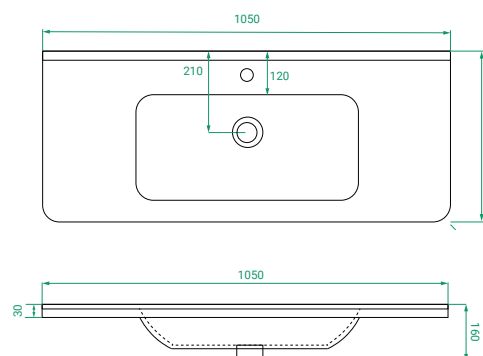

## PRODUCT CODE

OVO105D2FLT / OVO105D2FLTP

**Dimensions** W 1050 x H 900 x D 460 (mm)

**Finishes** Timber Veneer or Duo Tone (Matte Custom painted sides & Timber Veneer drawer fronts).

**Basin** Urban Ceramic top (H 30) with integrated basin

## TECHNICAL DRAWINGS

Front

Side

Drawers

Ceramic Top

## NOTES

Accessories not included. Drawing indicates the technical measurement only and is not a reflection of how the product will look. Sizes are nominal only. All drawings in millimeters. Drawings not to scale. Sept 2024.