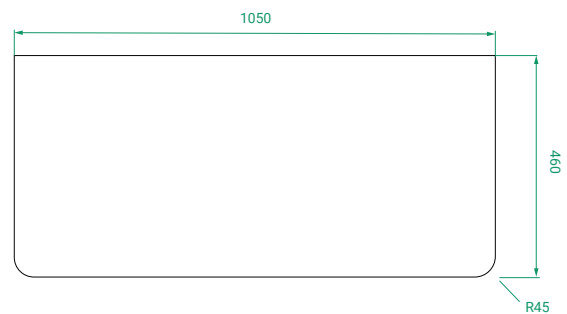

## PRODUCT CODE

OVO105D2FLSST / OVO105D2FLSSTP

<b>Dimensions</b>	W 1050 x H 895 x D 460 (mm)
<b>Finishes</b>	Timber Veneer or Duo Tone (Matte Custom painted sides & Timber Veneer drawer fronts).
<b>Kordura</b>	Kordura Top (H 25) White or Colour*
<b>Basin</b>	See website for compatible basins.
<b>Handle</b>	Handleless 45° design.
<b>Origin</b>	New Zealand made cabinetry.
<b>Features</b>	<ul style="list-style-type: none"><li>• Soft rounded corners &amp; 2 drawers floor-standing.</li><li>• Kordura top (white or colour*) with basin.</li><li>• The paint used on our products is polyurethane or UV based. Timber Veneer finish is 100% natural, with natural variations in colour &amp; grain.</li></ul>

## TECHNICAL DRAWINGS

Front

Side

Drawers

Kordura Top

## NOTES

\*Additional cost for coloured Kordura top (excludes white). Accessories not included. Drawing indicates the technical measurement only and is not a reflection of how the product will look. Sizes are nominal only. All drawings in millimeters. Drawings not to scale. July 2024.