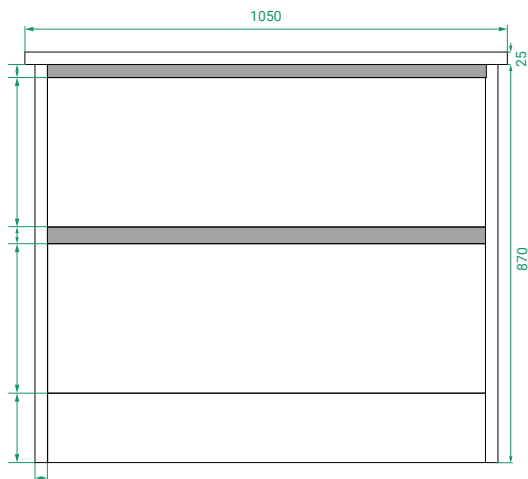

## DESCRIPTION

Ovo Premier 1050, 2 Drawers Floor-Standing Vanity with Kordura Top

## PRODUCT CODE

OVO105D2FLSST / OVO105D2FLSSTP

<b>Dimensions</b>	W 1050 x H 895 x D 460 (mm)
<b>Finishes</b>	Timber Veneer or Duo Tone (Matte Custom painted sides & Timber Veneer drawer fronts).
<b>Kordura</b>	Kordura Top (H 25) White or Colour*
<b>Basin</b>	See website for compatible basins.
<b>Handle</b>	Handleless 45° design.
<b>Origin</b>	New Zealand made cabinetry.
<b>Features</b>	<ul style="list-style-type: none"><li>• Soft rounded corners &amp; 2 drawers floor-standing.</li><li>• Kordura top (white or colour*) with basin.</li><li>• The paint used on our products is polyurethane or UV based. Timber Veneer finish is 100% natural, with natural variations in colour &amp; grain.</li></ul>

## TECHNICAL DRAWINGS

Front

Side

Drawers

Kordura Top

## NOTES

\*Additional cost for coloured Kordura top (excludes white). Accessories not included. Drawing indicates the technical measurement only and is not a reflection of how the product will look. Sizes are nominal only. All drawings in millimeters. Drawings not to scale. July 2024.