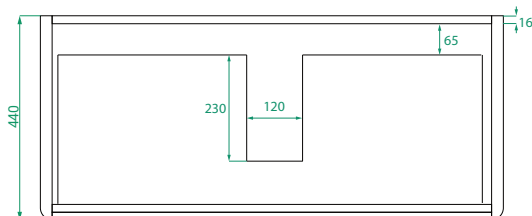

## PRODUCT CODE

OVO105D2FLSST / OVO105D2FLSSTP

<b>Dimensions</b>	W 1050 x H 895 x D 460 (mm)
<b>Finishes</b>	Timber Veneer or Duo Tone (Matte Custom painted sides & Timber Veneer drawer fronts).
<b>Kordura</b>	Kordura Top (H 25) White or Colour*
<b>Basin</b>	See website for compatible basins.
<b>Handle</b>	Handleless 45° design.
<b>Origin</b>	New Zealand made cabinetry.
<b>Features</b>	<ul style="list-style-type: none"><li>• Soft rounded corners &amp; 2 drawers floor-standing.</li><li>• Kordura top (white or colour*) with basin.</li><li>• The paint used on our products is polyurethane or UV based. Timber Veneer finish is 100% natural, with natural variations in colour &amp; grain.</li></ul>

## TECHNICAL DRAWINGS

Front

Side

Drawers

Kordura Top

## NOTES

\*Additional cost for coloured Kordura top (excludes white). Accessories not included. Drawing indicates the technical measurement only and is not a reflection of how the product will look. Sizes are nominal only. All drawings in millimeters. Drawings not to scale. July 2024.