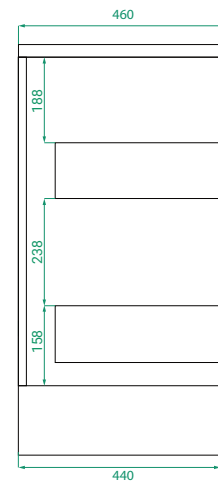

## PRODUCT CODE

OVO105D2FLSST / OVO105D2FLSSTP

<b>Dimensions</b>	W 1050 x H 895 x D 460 (mm)
<b>Finishes</b>	Timber Veneer or Duo Tone (Matte Custom painted sides & Timber Veneer drawer fronts).
<b>Kordura</b>	Kordura Top (H 25) White or Colour*
<b>Basin</b>	See website for compatible basins.
<b>Handle</b>	Handleless 45° design.
<b>Origin</b>	New Zealand made cabinetry.
<b>Features</b>	<ul style="list-style-type: none"><li>• Soft rounded corners &amp; 2 drawers floor-standing.</li><li>• Kordura top (white or colour*) with basin.</li><li>• The paint used on our products is polyurethane or UV based. Timber Veneer finish is 100% natural, with natural variations in colour &amp; grain.</li></ul>

## TECHNICAL DRAWINGS

Front

Side

Drawers

Kordura Top

## NOTES

\*Additional cost for coloured Kordura top (excludes white). Accessories not included. Drawing indicates the technical measurement only and is not a reflection of how the product will look. Sizes are nominal only. All drawings in millimeters. Drawings not to scale. July 2024.