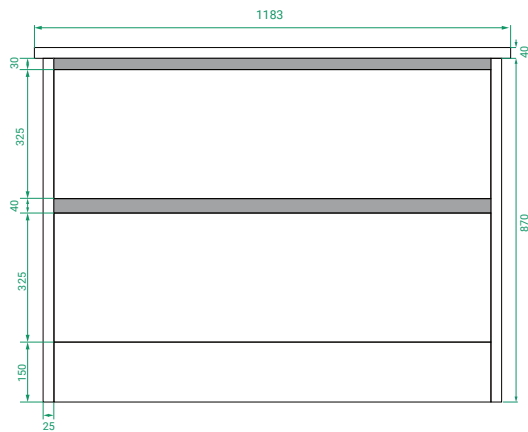

OVO PREMIER /

Michel César

DESCRIPTION

Ovo Premier 1200, 2 Drawers Floor-Standing Vanity with Soft Ceramic Top

PRODUCT CODE

OVO120D2FLT / OVO120D2FLTP

Dimensions	W 1183 x H 910 x D 455 (mm)
Finishes	Timber Veneer or Duo Tone (Matte Custom painted sides & Timber Veneer drawer fronts).
Basin	Soft Ceramic top (H 40) with integrated basin
Handle	Handleless 45° design.
Origin	New Zealand made cabinetry.
Features	<ul style="list-style-type: none">• Soft rounded corners & 2 drawers floor-standing.• Ceramic top with intergrated basin• The paint used on our products is polyurethane or UV based. Timber Veneer finish is 100% natural, with natural variations in colour & grain.

TECHNICAL DRAWINGS

Front

Side

Drawers

Ceramic Top

NOTES

Accessories not included. Drawing indicates the technical measurement only and is not a reflection of how the product will look. Sizes are nominal only. All drawings in millimeters. Drawings not to scale. July 2024.