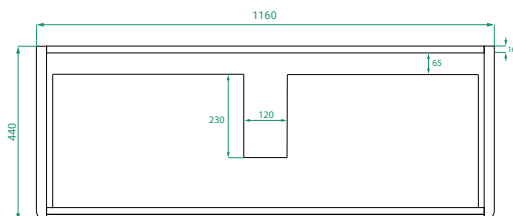

OVO PREMIER /

Michel César

DESCRIPTION

Ovo Premier 1200, 2 Drawers Floor-Standing Vanity with Soft Ceramic Top

PRODUCT CODE

OVO120D2FLT / OVO120D2FLTP

Dimensions	W 1183 x H 910 x D 455 (mm)
Finishes	Timber Veneer or Duo Tone (Matte Custom painted sides & Timber Veneer drawer fronts).
Basin	Soft Ceramic top (H 40) with integrated basin
Handle	Handleless 45° design.
Origin	New Zealand made cabinetry.
Features	<ul style="list-style-type: none">• Soft rounded corners & 2 drawers floor-standing.• Ceramic top with intergrated basin• The paint used on our products is polyurethane or UV based. Timber Veneer finish is 100% natural, with natural variations in colour & grain.

TECHNICAL DRAWINGS

Front

Side

Drawers

Ceramic Top

NOTES

Accessories not included. Drawing indicates the technical measurement only and is not a reflection of how the product will look. Sizes are nominal only. All drawings in millimeters. Drawings not to scale. July 2024.