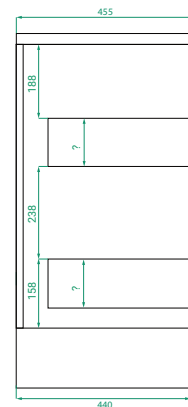

OVO PREMIER /

Michel César

DESCRIPTION

Ovo Premier 1200, 2 Drawers Floor-Standing Vanity with Soft Ceramic Top

PRODUCT CODE

OVO120D2FLT / OVO120D2FLTP

Dimensions	W 1183 x H 910 x D 455 (mm)
Finishes	Timber Veneer or Duo Tone (Matte Custom painted sides & Timber Veneer drawer fronts).
Basin	Soft Ceramic top (H 40) with integrated basin
Handle	Handleless 45° design.
Origin	New Zealand made cabinetry.
Features	<ul style="list-style-type: none">• Soft rounded corners & 2 drawers floor-standing.• Ceramic top with intergrated basin• The paint used on our products is polyurethane or UV based. Timber Veneer finish is 100% natural, with natural variations in colour & grain.

TECHNICAL DRAWINGS

Front

Side

Drawers

Ceramic Top

NOTES

Accessories not included. Drawing indicates the technical measurement only and is not a reflection of how the product will look. Sizes are nominal only. All drawings in millimeters. Drawings not to scale. July 2024.