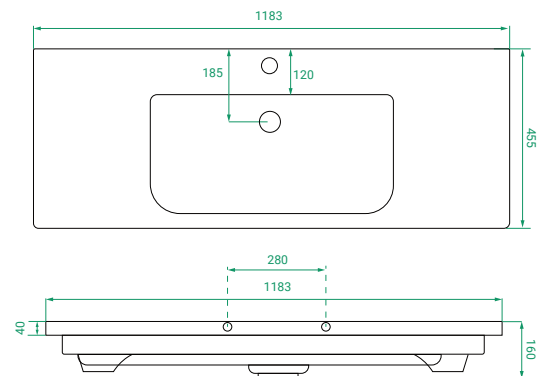

OVO PREMIER /

Michel César

DESCRIPTION

Ovo Premier 1200, 2 Drawers Floor-Standing Vanity with Soft Ceramic Top

PRODUCT CODE

OVO120D2FLT / OVO120D2FLTP

Dimensions	W 1183 x H 910 x D 455 (mm)
Finishes	Timber Veneer or Duo Tone (Matte Custom painted sides & Timber Veneer drawer fronts).
Basin	Soft Ceramic top (H 40) with integrated basin
Handle	Handleless 45° design.
Origin	New Zealand made cabinetry.
Features	<ul style="list-style-type: none">• Soft rounded corners & 2 drawers floor-standing.• Ceramic top with intergrated basin• The paint used on our products is polyurethane or UV based. Timber Veneer finish is 100% natural, with natural variations in colour & grain.

TECHNICAL DRAWINGS

Front

Side

Drawers

Ceramic Top

NOTES

Accessories not included. Drawing indicates the technical measurement only and is not a reflection of how the product will look. Sizes are nominal only. All drawings in millimeters. Drawings not to scale. July 2024.