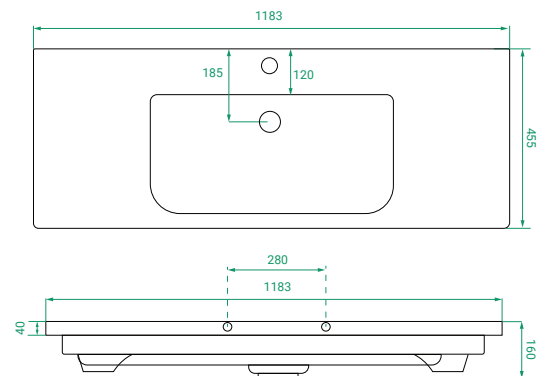

OVO PREMIER /

Michel César

DESCRIPTION

Ovo Premier 1200, 2 Drawers Floorstanding Vanity with Soft Ceramic Top

PRODUCT CODE

OVO120D2FLT / OVO120D2FLTP

Dimensions	W 1183 x H 910 x D 455 (mm)
Finishes	Timber Veneer or Duo Tone (Matte Custom painted sides & Timber Veneer drawer fronts).
Basin	Soft Ceramic top (H 40) with integrated basin
Handle	Handleless 45° design.
Origin	New Zealand made cabinetry.
Features	<ul style="list-style-type: none">• Soft rounded corners & 2 drawers floorstanding.• Ceramic top with intergrated basin• The paint used on our products is polyurethane or UV based. Timber Veneer finish is 100% natural, with natural variations in colour & grain.

TECHNICAL DRAWINGS

Front

Side

Drawers

Ceramic Top

NOTES

Accessories not included. Drawing indicates the technical measurement only and is not a reflection of how the product will look. Sizes are nominal only. All drawings in millimeters. Drawings not to scale. Sept 2024.