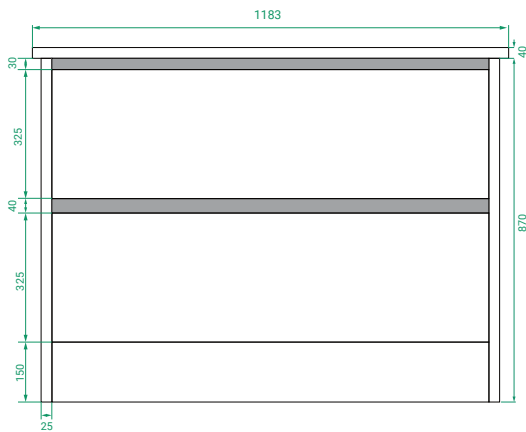

OVO PREMIER /

Michel César

DESCRIPTION

Ovo Premier 1200, 2 Drawers Floorstanding Vanity with Soft Ceramic Top

PRODUCT CODE

OVO120D2FLT / OVO120D2FLTP

Dimensions	W 1183 x H 910 x D 455 (mm)
Finishes	Timber Veneer or Duo Tone (Matte Custom painted sides & Timber Veneer drawer fronts).
Basin	Soft Ceramic top (H 40) with integrated basin
Handle	Handleless 45° design.
Origin	New Zealand made cabinetry.
Features	<ul style="list-style-type: none">• Soft rounded corners & 2 drawers floorstanding.• Ceramic top with intergrated basin• The paint used on our products is polyurethane or UV based. Timber Veneer finish is 100% natural, with natural variations in colour & grain.

TECHNICAL DRAWINGS

Front

Side

Drawers

Ceramic Top

NOTES

Accessories not included. Drawing indicates the technical measurement only and is not a reflection of how the product will look. Sizes are nominal only. All drawings in millimeters. Drawings not to scale. Sept 2024.