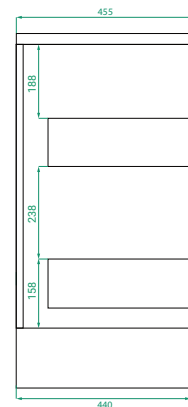

OVO PREMIER /

Michel César

DESCRIPTION

Ovo Premier 1200, 2 Drawers Floorstanding Vanity with Soft Ceramic Top

PRODUCT CODE

OVO120D2FLT / OVO120D2FLTP

Dimensions	W 1183 x H 910 x D 455 (mm)
Finishes	Timber Veneer or Duo Tone (Matte Custom painted sides & Timber Veneer drawer fronts).
Basin	Soft Ceramic top (H 40) with integrated basin
Handle	Handleless 45° design.
Origin	New Zealand made cabinetry.
Features	<ul style="list-style-type: none">• Soft rounded corners & 2 drawers floorstanding.• Ceramic top with intergrated basin• The paint used on our products is polyurethane or UV based. Timber Veneer finish is 100% natural, with natural variations in colour & grain.

TECHNICAL DRAWINGS

Front

Side

Drawers

Ceramic Top

NOTES

Accessories not included. Drawing indicates the technical measurement only and is not a reflection of how the product will look. Sizes are nominal only. All drawings in millimeters. Drawings not to scale. Sept 2024.