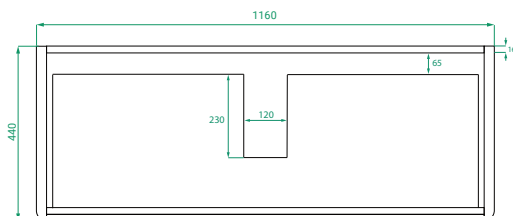

OVO PREMIER /

Michel César

DESCRIPTION

Ovo Premier 1200, 2 Drawers Floorstanding Vanity with Soft Ceramic Top

PRODUCT CODE

OVO120D2FLT / OVO120D2FLTP

Dimensions	W 1183 x H 910 x D 455 (mm)
Finishes	Timber Veneer or Duo Tone (Matte Custom painted sides & Timber Veneer drawer fronts).
Basin	Soft Ceramic top (H 40) with integrated basin
Handle	Handleless 45° design.
Origin	New Zealand made cabinetry.
Features	<ul style="list-style-type: none">• Soft rounded corners & 2 drawers floorstanding.• Ceramic top with intergrated basin• The paint used on our products is polyurethane or UV based. Timber Veneer finish is 100% natural, with natural variations in colour & grain.

TECHNICAL DRAWINGS

Front

Side

Drawers

Ceramic Top

NOTES

Accessories not included. Drawing indicates the technical measurement only and is not a reflection of how the product will look. Sizes are nominal only. All drawings in millimeters. Drawings not to scale. Sept 2024.