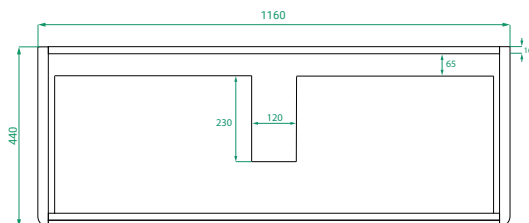

## PRODUCT CODE

OVO120D2FLSST / OVO120D2FLSSTP

<b>Dimensions</b>	W 1200 x H 895 x D 460 (mm)
<b>Finishes</b>	Timber Veneer or Duo Tone (Matte Custom painted sides & Timber Veneer drawer fronts).
<b>Kordura</b>	Kordura Top (H 25) White or Colour*
<b>Basin</b>	See website for compatible basins.
<b>Handle</b>	Handleless 45° design.
<b>Origin</b>	New Zealand made cabinetry.
<b>Features</b>	<ul style="list-style-type: none"><li>• Soft rounded corners &amp; 2 drawers floor-standing.</li><li>• Kordura top (white or colour*) with basin.</li><li>• The paint used on our products is polyurethane or UV based. Timber Veneer finish is 100% natural, with natural variations in colour &amp; grain.</li></ul>

## TECHNICAL DRAWINGS

Front

Side

Drawers

Kordura Top

## NOTES

\*Additional cost for coloured Kordura top (excludes white). Accessories not included. Drawing indicates the technical measurement only and is not a reflection of how the product will look. Sizes are nominal only. All drawings in millimeters. Drawings not to scale. July 2024.