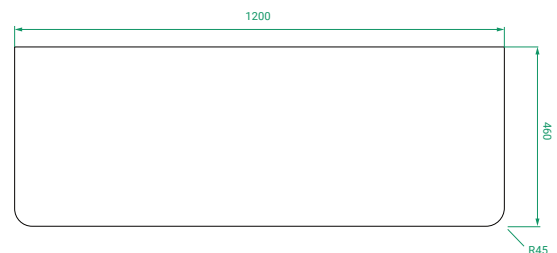

## PRODUCT CODE

OVO120D2FLSST / OVO120D2FLSSTP

<b>Dimensions</b>	W 1200 x H 895 x D 460 (mm)
<b>Finishes</b>	Timber Veneer or Duo Tone (Matte Custom painted sides & Timber Veneer drawer fronts).
<b>Kordura</b>	Kordura Top (H 25) White or Colour*
<b>Basin</b>	See website for compatible basins.
<b>Handle</b>	Handleless 45° design.
<b>Origin</b>	New Zealand made cabinetry.
<b>Features</b>	<ul style="list-style-type: none"><li>• Soft rounded corners &amp; 2 drawers floor-standing.</li><li>• Kordura top (white or colour*) with basin.</li><li>• The paint used on our products is polyurethane or UV based. Timber Veneer finish is 100% natural, with natural variations in colour &amp; grain.</li></ul>

## TECHNICAL DRAWINGS

Front

Side

Drawers

Kordura Top

## NOTES

\*Additional cost for coloured Kordura top (excludes white). Accessories not included. Drawing indicates the technical measurement only and is not a reflection of how the product will look. Sizes are nominal only. All drawings in millimeters. Drawings not to scale. July 2024.