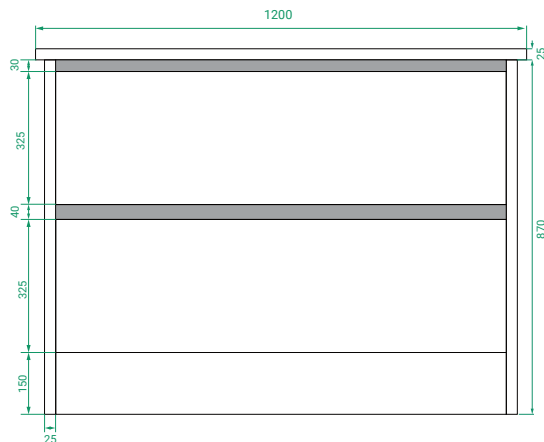

## PRODUCT CODE

OVO120D2FLSST / OVO120D2FLSSTP

<b>Dimensions</b>	W 1200 x H 895 x D 460 (mm)
<b>Finishes</b>	Timber Veneer or Duo Tone (Matte Custom painted sides & Timber Veneer drawer fronts).
<b>Kordura</b>	Kordura Top (H 25) White or Colour*
<b>Basin</b>	See website for compatible basins.
<b>Handle</b>	Handleless 45° design.
<b>Origin</b>	New Zealand made cabinetry.
<b>Features</b>	<ul style="list-style-type: none"><li>• Soft rounded corners &amp; 2 drawers floor-standing.</li><li>• Kordura top (white or colour*) with basin.</li><li>• The paint used on our products is polyurethane or UV based. Timber Veneer finish is 100% natural, with natural variations in colour &amp; grain.</li></ul>

## TECHNICAL DRAWINGS

Front

Side

Drawers

Kordura Top

## NOTES

\*Additional cost for coloured Kordura top (excludes white). Accessories not included. Drawing indicates the technical measurement only and is not a reflection of how the product will look. Sizes are nominal only. All drawings in millimeters. Drawings not to scale. July 2024.