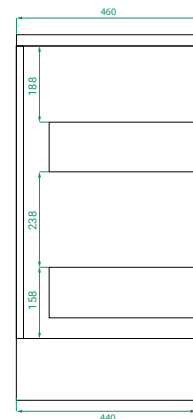

## PRODUCT CODE

OVO120D2FLSST / OVO120D2FLSSTP

<b>Dimensions</b>	W 1200 x H 895 x D 460 (mm)
<b>Finishes</b>	Timber Veneer or Duo Tone (Matte Custom painted sides & Timber Veneer drawer fronts).
<b>Kordura</b>	Kordura Top (H 25) White or Colour*
<b>Basin</b>	See website for compatible basins.
<b>Handle</b>	Handleless 45° design.
<b>Origin</b>	New Zealand made cabinetry.
<b>Features</b>	<ul style="list-style-type: none"><li>• Soft rounded corners &amp; 2 drawers floor-standing.</li><li>• Kordura top (white or colour*) with basin.</li><li>• The paint used on our products is polyurethane or UV based. Timber Veneer finish is 100% natural, with natural variations in colour &amp; grain.</li></ul>

## TECHNICAL DRAWINGS

Front

Side

Drawers

Kordura Top

## NOTES

\*Additional cost for coloured Kordura top (excludes white). Accessories not included. Drawing indicates the technical measurement only and is not a reflection of how the product will look. Sizes are nominal only. All drawings in millimeters. Drawings not to scale. July 2024.