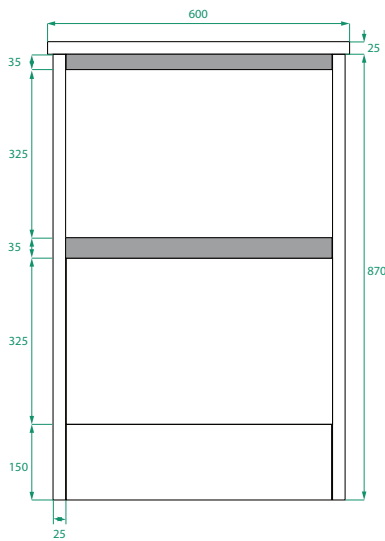

OVO PREMIER /

Michel César

DESCRIPTION

Ovo Premier 600, 2 Drawers Floor-Standing Vanity with Kordura Top

PRODUCT CODE

OVO60D2FLSST / OVO60D2FLSSTP

Example of 1050 in white

Dimensions	W 600 x H 895 x D 460 (mm)
Finishes	Timber Veneer or Duo Tone (Matte Custom painted sides & Timber Veneer drawer fronts).
Kordura	Kordura Top (H 25) White or Colour*
Basin	See website for compatible basins.
Handle	Handleless 45° design.
Origin	New Zealand made cabinetry.
Features	<ul style="list-style-type: none">• Soft rounded corners & 2 drawers floor-standing.• Kordura top (white or colour*) with basin.• The paint used on our products is polyurethane or UV based. Timber Veneer finish is 100% natural, with natural variations in colour & grain.

TECHNICAL DRAWINGS

Front

Side

Drawers

Kordura Top

NOTES

*Additional cost for coloured Kordura top (excludes white). Accessories not included. Drawing indicates the technical measurement only and is not a reflection of how the product will look. Sizes are nominal only. All drawings in millimeters. Drawings not to scale. July 2024.