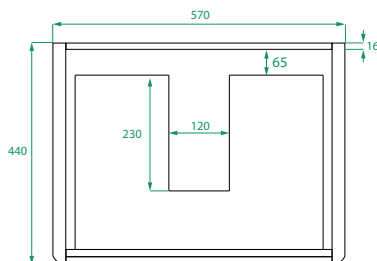

OVO PREMIER /

Michel César

DESCRIPTION

Ovo Premier 600, 2 Drawers Floor-Standing Vanity with Kordura Top

PRODUCT CODE

OVO60D2FLSST / OVO60D2FLSSTP

Example of 1050 in white

Dimensions	W 600 x H 895 x D 460 (mm)
Finishes	Timber Veneer or Duo Tone (Matte Custom painted sides & Timber Veneer drawer fronts).
Kordura	Kordura Top (H 25) White or Colour*
Basin	See website for compatible basins.
Handle	Handleless 45° design.
Origin	New Zealand made cabinetry.
Features	<ul style="list-style-type: none">• Soft rounded corners & 2 drawers floor-standing.• Kordura top (white or colour*) with basin.• The paint used on our products is polyurethane or UV based. Timber Veneer finish is 100% natural, with natural variations in colour & grain.

TECHNICAL DRAWINGS

Front

Side

Drawers

Kordura Top

NOTES

*Additional cost for coloured Kordura top (excludes white). Accessories not included. Drawing indicates the technical measurement only and is not a reflection of how the product will look. Sizes are nominal only. All drawings in millimeters. Drawings not to scale. July 2024.