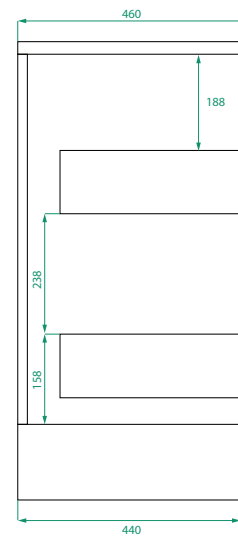

OVO PREMIER /

Michel César

DESCRIPTION

Ovo Premier 600, 2 Drawers Floor-Standing Vanity with Kordura Top

PRODUCT CODE

OVO60D2FLSST / OVO60D2FLSSTP

Example of 1050 in white

Dimensions	W 600 x H 895 x D 460 (mm)
Finishes	Timber Veneer or Duo Tone (Matte Custom painted sides & Timber Veneer drawer fronts).
Kordura	Kordura Top (H 25) White or Colour*
Basin	See website for compatible basins.
Handle	Handleless 45° design.
Origin	New Zealand made cabinetry.
Features	<ul style="list-style-type: none">• Soft rounded corners & 2 drawers floor-standing.• Kordura top (white or colour*) with basin.• The paint used on our products is polyurethane or UV based. Timber Veneer finish is 100% natural, with natural variations in colour & grain.

TECHNICAL DRAWINGS

Front

Side

Drawers

Kordura Top

NOTES

*Additional cost for coloured Kordura top (excludes white). Accessories not included. Drawing indicates the technical measurement only and is not a reflection of how the product will look. Sizes are nominal only. All drawings in millimeters. Drawings not to scale. July 2024.