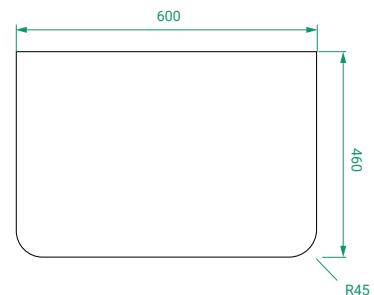

OVO PREMIER /

Michel César

DESCRIPTION

Ovo Premier 600, 2 Drawers Floor-Standing Vanity with Kordura Top

PRODUCT CODE

OVO60D2FLSST / OVO60D2FLSSTP

Example of 1050 in white

Dimensions	W 600 x H 895 x D 460 (mm)
Finishes	Timber Veneer or Duo Tone (Matte Custom painted sides & Timber Veneer drawer fronts).
Kordura	Kordura Top (H 25) White or Colour*
Basin	See website for compatible basins.
Handle	Handleless 45° design.
Origin	New Zealand made cabinetry.
Features	<ul style="list-style-type: none">• Soft rounded corners & 2 drawers floor-standing.• Kordura top (white or colour*) with basin.• The paint used on our products is polyurethane or UV based. Timber Veneer finish is 100% natural, with natural variations in colour & grain.

TECHNICAL DRAWINGS

Front

Side

Drawers

Kordura Top

NOTES

*Additional cost for coloured Kordura top (excludes white). Accessories not included. Drawing indicates the technical measurement only and is not a reflection of how the product will look. Sizes are nominal only. All drawings in millimeters. Drawings not to scale. July 2024.