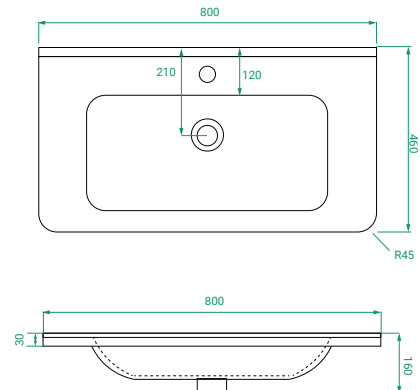

OVO PREMIER /

Michel César

DESCRIPTION

Ovo Premier 800, 2 Drawers Floorstanding Vanity with Urban Ceramic Top

PRODUCT CODE

OVO80D2FLT / OVO80D2FLTP

Dimensions	W 800 x H 900 x D 460 (mm)
Finishes	Timber Veneer or Duo Tone (Matte Custom painted sides & Timber Veneer drawer fronts).
Basin	Urban Ceramic top (H 30) with integrated basin
Handle	Handleless 45° design.
Origin	New Zealand made cabinetry.
Features	<ul style="list-style-type: none">• Soft rounded corners & 2 drawers floorstanding.• Ceramic top with intergrated basin• The paint used on our products is polyurethane or UV based. Timber Veneer finish is 100% natural, with natural variations in colour & grain.

TECHNICAL DRAWINGS

Front

Side

Drawers

Ceramic Top

NOTES

Accessories not included. Drawing indicates the technical measurement only and is not a reflection of how the product will look. Sizes are nominal only. All drawings in millimeters. Drawings not to scale. Sept 2024.