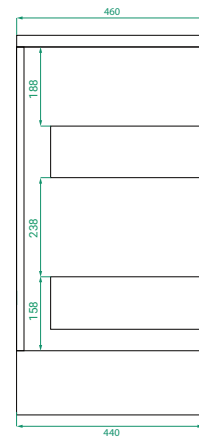

OVO PREMIER /

Michel César

DESCRIPTION

Ovo Premier 800, 2 Drawers Floorstanding Vanity with Urban Ceramic Top

PRODUCT CODE

OVO80D2FLT / OVO80D2FLTP

Dimensions	W 800 x H 900 x D 460 (mm)
Finishes	Timber Veneer or Duo Tone (Matte Custom painted sides & Timber Veneer drawer fronts).
Basin	Urban Ceramic top (H 30) with integrated basin
Handle	Handleless 45° design.
Origin	New Zealand made cabinetry.
Features	<ul style="list-style-type: none">• Soft rounded corners & 2 drawers floorstanding.• Ceramic top with intergrated basin• The paint used on our products is polyurethane or UV based. Timber Veneer finish is 100% natural, with natural variations in colour & grain.

TECHNICAL DRAWINGS

Front

Side

Drawers

Ceramic Top

NOTES

Accessories not included. Drawing indicates the technical measurement only and is not a reflection of how the product will look. Sizes are nominal only. All drawings in millimeters. Drawings not to scale. Sept 2024.