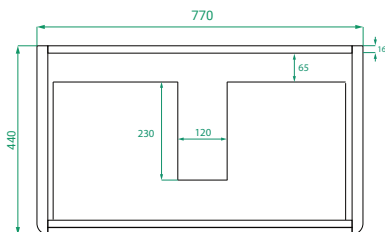

OVO PREMIER /

Michel César

DESCRIPTION

Ovo Premier 800, 2 Drawers Floorstanding Vanity with Urban Ceramic Top

PRODUCT CODE

OVO80D2FLT / OVO80D2FLTP

Dimensions	W 800 x H 900 x D 460 (mm)
Finishes	Timber Veneer or Duo Tone (Matte Custom painted sides & Timber Veneer drawer fronts).
Basin	Urban Ceramic top (H 30) with integrated basin
Handle	Handleless 45° design.
Origin	New Zealand made cabinetry.
Features	<ul style="list-style-type: none">• Soft rounded corners & 2 drawers floorstanding.• Ceramic top with intergrated basin• The paint used on our products is polyurethane or UV based. Timber Veneer finish is 100% natural, with natural variations in colour & grain.

TECHNICAL DRAWINGS

Front

Side

Drawers

Ceramic Top

NOTES

Accessories not included. Drawing indicates the technical measurement only and is not a reflection of how the product will look. Sizes are nominal only. All drawings in millimeters. Drawings not to scale. Sept 2024.