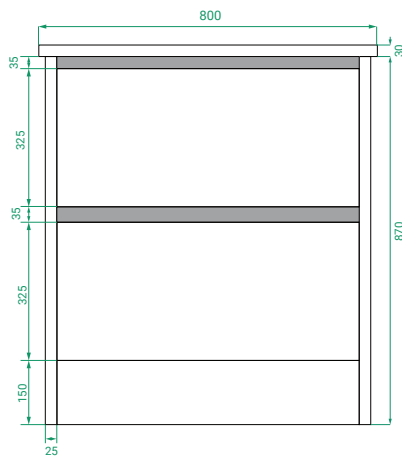

OVO PREMIER /

Michel César

DESCRIPTION

Ovo Premier 800, 2 Drawers Floorstanding Vanity with Urban Ceramic Top

PRODUCT CODE

OVO80D2FLT / OVO80D2FLTP

Dimensions	W 800 x H 900 x D 460 (mm)
Finishes	Timber Veneer or Duo Tone (Matte Custom painted sides & Timber Veneer drawer fronts).
Basin	Urban Ceramic top (H 30) with integrated basin
Handle	Handleless 45° design.
Origin	New Zealand made cabinetry.
Features	<ul style="list-style-type: none">• Soft rounded corners & 2 drawers floorstanding.• Ceramic top with intergrated basin• The paint used on our products is polyurethane or UV based. Timber Veneer finish is 100% natural, with natural variations in colour & grain.

TECHNICAL DRAWINGS

Front

Side

Drawers

Ceramic Top

NOTES

Accessories not included. Drawing indicates the technical measurement only and is not a reflection of how the product will look. Sizes are nominal only. All drawings in millimeters. Drawings not to scale. Sept 2024.