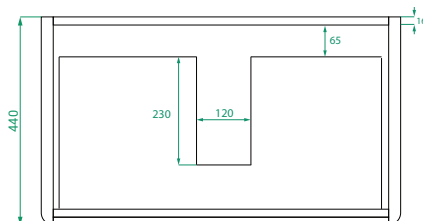

OVO PREMIER /

Michel César

DESCRIPTION

Ovo Premier 800, 2 Drawers Floor-Standing Vanity with Kordura Top

PRODUCT CODE

OVO80D2FLSST / OVO80D2FLSSTP

Example of 1050 in white

Dimensions	W 800 x H 895 x D 460 (mm)
Finishes	Timber Veneer or Duo Tone (Matte Custom painted sides & Timber Veneer drawer fronts).
Kordura	Kordura Top (H 25) White or Colour*
Basin	See website for compatible basins.
Handle	Handleless 45° design.
Origin	New Zealand made cabinetry.
Features	<ul style="list-style-type: none">• Soft rounded corners & 2 drawers floor-standing.• Kordura top (white or colour*) with basin.• The paint used on our products is polyurethane or UV based. Timber Veneer finish is 100% natural, with natural variations in colour & grain.

TECHNICAL DRAWINGS

Front

Side

Drawers

Kordura Top

NOTES

*Additional cost for coloured Kordura top (excludes white). Accessories not included. Drawing indicates the technical measurement only and is not a reflection of how the product will look. Sizes are nominal only. All drawings in millimeters. Drawings not to scale. July 2024.