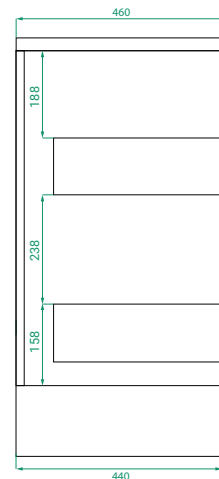

OVO PREMIER /

Michel César

DESCRIPTION

Ovo Premier 800, 2 Drawers Floor-Standing Vanity with Kordura Top

PRODUCT CODE

OVO80D2FLSST / OVO80D2FLSSTP

Example of 1050 in white

Dimensions	W 800 x H 895 x D 460 (mm)
Finishes	Timber Veneer or Duo Tone (Matte Custom painted sides & Timber Veneer drawer fronts).
Kordura	Kordura Top (H 25) White or Colour*
Basin	See website for compatible basins.
Handle	Handleless 45° design.
Origin	New Zealand made cabinetry.
Features	<ul style="list-style-type: none">• Soft rounded corners & 2 drawers floor-standing.• Kordura top (white or colour*) with basin.• The paint used on our products is polyurethane or UV based. Timber Veneer finish is 100% natural, with natural variations in colour & grain.

TECHNICAL DRAWINGS

Front

Side

Drawers

Kordura Top

NOTES

*Additional cost for coloured Kordura top (excludes white). Accessories not included. Drawing indicates the technical measurement only and is not a reflection of how the product will look. Sizes are nominal only. All drawings in millimeters. Drawings not to scale. July 2024.