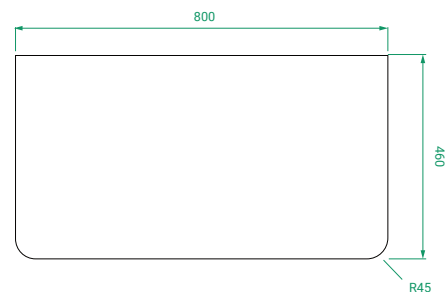

OVO PREMIER /

Michel César

DESCRIPTION

Ovo Premier 800, 2 Drawers Floor-Standing Vanity with Kordura Top

PRODUCT CODE

OVO80D2FLSST / OVO80D2FLSSTP

Example of 1050 in white

Dimensions	W 800 x H 895 x D 460 (mm)
Finishes	Timber Veneer or Duo Tone (Matte Custom painted sides & Timber Veneer drawer fronts).
Kordura	Kordura Top (H 25) White or Colour*
Basin	See website for compatible basins.
Handle	Handleless 45° design.
Origin	New Zealand made cabinetry.
Features	<ul style="list-style-type: none">• Soft rounded corners & 2 drawers floor-standing.• Kordura top (white or colour*) with basin.• The paint used on our products is polyurethane or UV based. Timber Veneer finish is 100% natural, with natural variations in colour & grain.

TECHNICAL DRAWINGS

Front

Side

Drawers

Kordura Top

NOTES

*Additional cost for coloured Kordura top (excludes white). Accessories not included. Drawing indicates the technical measurement only and is not a reflection of how the product will look. Sizes are nominal only. All drawings in millimeters. Drawings not to scale. July 2024.