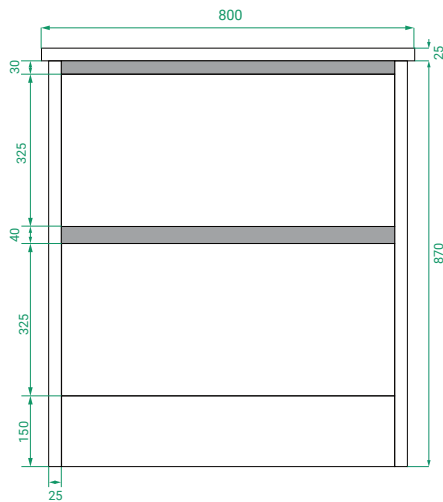

OVO PREMIER /

Michel César

DESCRIPTION

Ovo Premier 800, 2 Drawers Floor-Standing Vanity with Kordura Top

PRODUCT CODE

OVO80D2FLSST / OVO80D2FLSSTP

Example of 1050 in white

Dimensions	W 800 x H 895 x D 460 (mm)
Finishes	Timber Veneer or Duo Tone (Matte Custom painted sides & Timber Veneer drawer fronts).
Kordura	Kordura Top (H 25) White or Colour*
Basin	See website for compatible basins.
Handle	Handleless 45° design.
Origin	New Zealand made cabinetry.
Features	<ul style="list-style-type: none">• Soft rounded corners & 2 drawers floor-standing.• Kordura top (white or colour*) with basin.• The paint used on our products is polyurethane or UV based. Timber Veneer finish is 100% natural, with natural variations in colour & grain.

TECHNICAL DRAWINGS

Front

Side

Drawers

Kordura Top

NOTES

*Additional cost for coloured Kordura top (excludes white). Accessories not included. Drawing indicates the technical measurement only and is not a reflection of how the product will look. Sizes are nominal only. All drawings in millimeters. Drawings not to scale. July 2024.