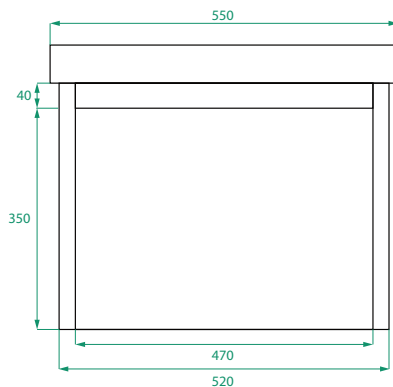

OVO PREMIER MINI /

Michel César

DESCRIPTION

Ovo Premier Mini 600, 1 Door with Ceramic Basin

PRODUCT CODE

OVO60DWHT / OVO60DWHTP

Dimensions	W 550 x H 450 x D 300 (mm)
Finishes	Timber Veneer or Duo Tone: Timber Veneer (front) with Matte Custom Colour (painted sides).
Basin	Ceramic top with intergrated basin
Handle	Handleless 45° design.
Origin	New Zealand made cabinetry.
Features	<ul style="list-style-type: none">• Soft rounded corners.• 1 Door with soft-close and handleless design.• Ceramic top with intergrated basin.• Our paint is polyurethane or UV based.• Timber Veneer finishes are 100% natural, so each have natural variations in grain and colour. All come stained & sealed with a protective UV finish.

Render of vanity pictured

TECHNICAL DRAWINGS

Front

Side

Top Down

Top Side

NOTES

*Additional Cost. Accessories not included. Drawing indicates the technical measurement only and is not a reflection of how the product will look. Sizes are nominal only. All drawings in millimeters. Drawings not to scale. April 2024.