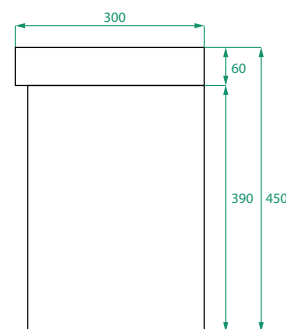

OVO PREMIER MINI /

Michel César

DESCRIPTION

Ovo Premier Mini 600, 1 Door with Ceramic Basin

PRODUCT CODE

OVO60DWHT / OVO60DWHTP

Dimensions	W 550 x H 450 x D 300 (mm)
Finishes	Timber Veneer or Duo Tone: Timber Veneer (front) with Matte Custom Colour (painted sides).
Basin	Ceramic top with intergrated basin
Handle	Handleless 45° design.
Origin	New Zealand made cabinetry.
Features	<ul style="list-style-type: none">• Soft rounded corners.• 1 Door with soft-close and handleless design.• Ceramic top with intergrated basin.• Our paint is polyurethane or UV based.• Timber Veneer finishes are 100% natural, so each have natural variations in grain and colour. All come stained & sealed with a protective UV finish.

Render of vanity pictured

TECHNICAL DRAWINGS

Front

Side

Top Down

Top Side

NOTES

*Additional Cost. Accessories not included. Drawing indicates the technical measurement only and is not a reflection of how the product will look. Sizes are nominal only. All drawings in millimeters. Drawings not to scale. April 2024.