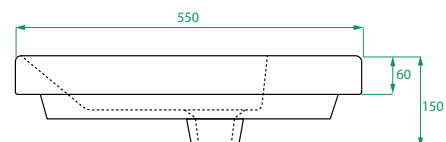

OVO PREMIER MINI /

Michel César

DESCRIPTION

Ovo Premier Mini 600, 1 Door with Ceramic Basin

PRODUCT CODE

OVO60DWHT / OVO60DWHTP

Dimensions	W 550 x H 450 x D 300 (mm)
Finishes	Timber Veneer or Duo Tone: Timber Veneer (front) with Matte Custom Colour (painted sides).
Basin	Ceramic top with intergrated basin
Handle	Handleless 45° design.
Origin	New Zealand made cabinetry.
Features	<ul style="list-style-type: none">• Soft rounded corners.• 1 Door with soft-close and handleless design.• Ceramic top with intergrated basin.• Our paint is polyurethane or UV based.• Timber Veneer finishes are 100% natural, so each have natural variations in grain and colour. All come stained & sealed with a protective UV finish.

Render of vanity pictured

TECHNICAL DRAWINGS

Front

Side

Top Down

Top Side

NOTES

*Additional Cost. Accessories not included. Drawing indicates the technical measurement only and is not a reflection of how the product will look. Sizes are nominal only. All drawings in millimeters. Drawings not to scale. April 2024.