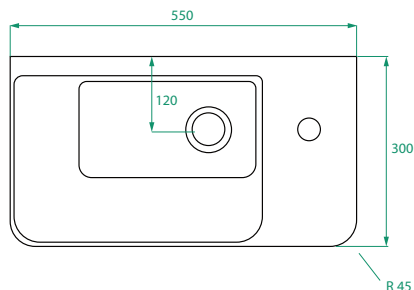

OVO PREMIER MINI /

Michel César

DESCRIPTION

Ovo Premier Mini 600, 1 Door with Ceramic Basin

PRODUCT CODE

OVO60DWHT / OVO60DWHTP

Dimensions	W 550 x H 450 x D 300 (mm)
Finishes	Timber Veneer or Duo Tone: Timber Veneer (front) with Matte Custom Colour (painted sides).
Basin	Ceramic top with intergrated basin
Handle	Handleless 45° design.
Origin	New Zealand made cabinetry.
Features	<ul style="list-style-type: none">• Soft rounded corners.• 1 Door with soft-close and handleless design.• Ceramic top with intergrated basin.• Our paint is polyurethane or UV based.• Timber Veneer finishes are 100% natural, so each have natural variations in grain and colour. All come stained & sealed with a protective UV finish.

Render of vanity pictured

TECHNICAL DRAWINGS

Front

Side

Top Down

Top Side

NOTES

*Additional Cost. Accessories not included. Drawing indicates the technical measurement only and is not a reflection of how the product will look. Sizes are nominal only. All drawings in millimeters. Drawings not to scale. April 2024.