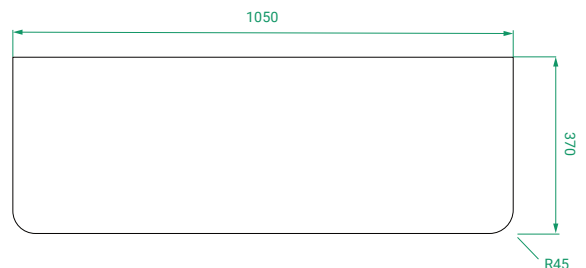

OVO PREMIER SLIM /

Michel César

DESCRIPTION

Ovo Premier Slim 1050, 2 Drawers with Kordura Top & Petite Basin

PRODUCT CODE

OVOS105D2WHSST / OVOS105D2WHSSTP

Dimensions	W 1050 x H 615 x D 370 (mm)
Finishes	Timber Veneer or Duo Tone (Matte Custom painted sides & Timber Veneer Drawer fronts)
Kordura	White or Colour* Kordura Top (H 25).
Basin	See website for compatible petite basin options.
Handle	Handleless 45° design.
Origin	New Zealand made cabinetry.
Features	<ul style="list-style-type: none">• Slim 370 profile, with soft rounded corners.• 2 Drawers with soft-close and handleless design.• White or colour* Kordura top with petite basin.• Taps must be offset or wall-mounted.• Our paint is polyurethane or UV based.

TECHNICAL DRAWINGS

Front

Side

Top Down

Kordura Top

NOTES

*Additional Cost. Kordura top (H 25mm). Accessories not included. Drawing indicates the technical measurement only and is not a reflection of how the product will look. Sizes are nominal only. All drawings in millimeters. Drawings not to scale. Taps must be offset or wall mounted. July 2024.