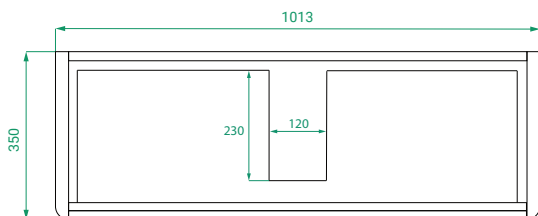

OVO PREMIER SLIM /

Michel César

DESCRIPTION

Ovo Premier Slim 1050, 2 Drawers with Kordura Top & Petite Basin

PRODUCT CODE

OVOS105D2WHSST / OVOS105D2WHSSTP

Dimensions	W 1050 x H 615 x D 370 (mm)
Finishes	Timber Veneer or Duo Tone (Matte Custom painted sides & Timber Veneer Drawer fronts)
Kordura	White or Colour* Kordura Top (H 25).
Basin	See website for compatible petite basin options.
Handle	Handleless 45° design.
Origin	New Zealand made cabinetry.
Features	<ul style="list-style-type: none">• Slim 370 profile, with soft rounded corners.• 2 Drawers with soft-close and handleless design.• White or colour* Kordura top with petite basin.• Taps must be offset or wall-mounted.• Our paint is polyurethane or UV based.

TECHNICAL DRAWINGS

Front

Side

Top Down

Kordura Top

NOTES

*Additional Cost. Kordura top (H 25mm). Accessories not included. Drawing indicates the technical measurement only and is not a reflection of how the product will look. Sizes are nominal only. All drawings in millimeters. Drawings not to scale. Taps must be offset or wall mounted. July 2024.