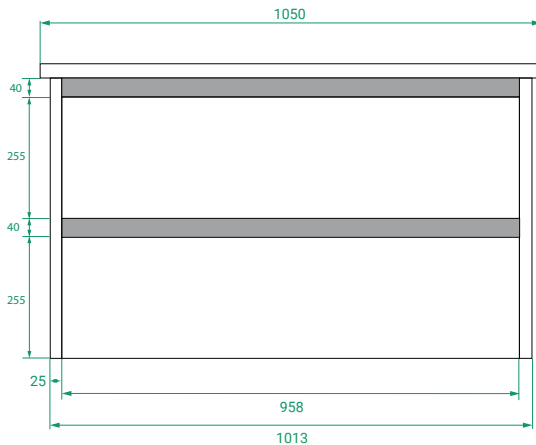

OVO PREMIER SLIM /

Michel César

DESCRIPTION

Ovo Premier Slim 1050, 2 Drawers with Kordura Top & Petite Basin

PRODUCT CODE

OVOS105D2WHSST / OVOS105D2WHSSTP

Dimensions	W 1050 x H 615 x D 370 (mm)
Finishes	Timber Veneer or Duo Tone (Matte Custom painted sides & Timber Veneer Drawer fronts)
Kordura	White or Colour* Kordura Top (H 25).
Basin	See website for compatible petite basin options.
Handle	Handleless 45° design.
Origin	New Zealand made cabinetry.
Features	<ul style="list-style-type: none">• Slim 370 profile, with soft rounded corners.• 2 Drawers with soft-close and handleless design.• White or colour* Kordura top with petite basin.• Taps must be offset or wall-mounted.• Our paint is polyurethane or UV based.

TECHNICAL DRAWINGS

Front

Side

Top Down

Kordura Top

NOTES

*Additional Cost. Kordura top (H 25mm). Accessories not included. Drawing indicates the technical measurement only and is not a reflection of how the product will look. Sizes are nominal only. All drawings in millimeters. Drawings not to scale. Taps must be offset or wall mounted. July 2024.