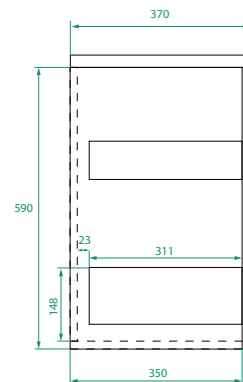

OVO PREMIER SLIM /

Michel César

DESCRIPTION

Ovo Premier Slim 1050, 2 Drawers with Kordura Top & Petite Basin

PRODUCT CODE

OVOS105D2WHSST / OVOS105D2WHSSTP

Dimensions	W 1050 x H 615 x D 370 (mm)
Finishes	Timber Veneer or Duo Tone (Matte Custom painted sides & Timber Veneer Drawer fronts)
Kordura	White or Colour* Kordura Top (H 25).
Basin	See website for compatible petite basin options.
Handle	Handleless 45° design.
Origin	New Zealand made cabinetry.
Features	<ul style="list-style-type: none">• Slim 370 profile, with soft rounded corners.• 2 Drawers with soft-close and handleless design.• White or colour* Kordura top with petite basin.• Taps must be offset or wall-mounted.• Our paint is polyurethane or UV based.

TECHNICAL DRAWINGS

Front

Side

Top Down

Kordura Top

NOTES

*Additional Cost. Kordura top (H 25mm). Accessories not included. Drawing indicates the technical measurement only and is not a reflection of how the product will look. Sizes are nominal only. All drawings in millimeters. Drawings not to scale. Taps must be offset or wall mounted. July 2024.