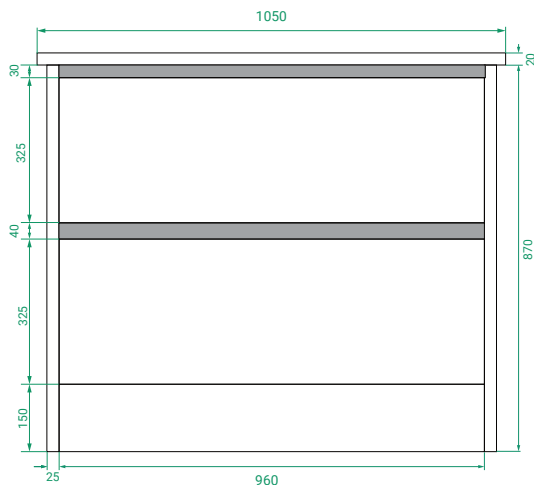

OVO PREMIER SLIM /

Michel César

DESCRIPTION

Ovo Premier Slim 1050, 2 Drawers Floor-Standing Vanity with Kordura Top

PRODUCT CODE

OVOS105D2FLSST / OVOS105D2FLSSTP

Dimensions	W 1050	x H 890	x D 370	(mm)
Finishes	Timber Veneer or Duo Tone (Timber Veneer Drawer Fronts & Matte Custom Painted Sides)			
Kordura	Kordura Top (H 20) White or Colour*			
Basin	See website for compatible petite basins.			
Handle	Handleless 45° design.			
Origin	New Zealand made cabinetry.			
Features	<ul style="list-style-type: none">• Soft rounded corners & 2 drawers floor-standing.• Kordura top (White or Colour*) with petite basin.• Timber Veneer finish has natural variation in grain and colour. Paint used on our products is polyurethane or UV based.			

TECHNICAL DRAWINGS

Front

Side

Drawers

Kordura Top

NOTES

Accessories not included. Drawing indicates the technical measurement only and is not a reflection of how the product will look. Sizes are nominal only. All drawings in millimeters. Drawings not to scale. July 2024.