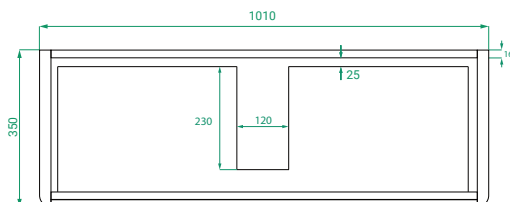

OVO PREMIER SLIM /

Michel César

DESCRIPTION

Ovo Premier Slim 1050, 2 Drawers Floor-Standing Vanity with Kordura Top

PRODUCT CODE

OVOS105D2FLSST / OVOS105D2FLSSTP

Dimensions	W 1050	x H 890	x D 370	(mm)
Finishes	Timber Veneer or Duo Tone (Timber Veneer Drawer Fronts & Matte Custom Painted Sides)			
Kordura	Kordura Top (H 20) White or Colour*			
Basin	See website for compatible petite basins.			
Handle	Handleless 45° design.			
Origin	New Zealand made cabinetry.			
Features	<ul style="list-style-type: none">• Soft rounded corners & 2 drawers floor-standing.• Kordura top (White or Colour*) with petite basin.• Timber Veneer finish has natural variation in grain and colour. Paint used on our products is polyurethane or UV based.			

TECHNICAL DRAWINGS

Front

Side

Drawers

Kordura Top

NOTES

Accessories not included. Drawing indicates the technical measurement only and is not a reflection of how the product will look. Sizes are nominal only. All drawings in millimeters. Drawings not to scale. July 2024.