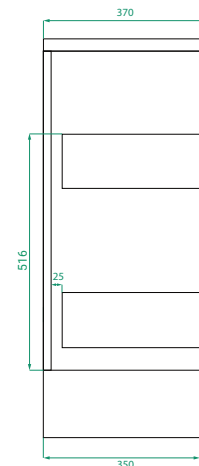

OVO PREMIER SLIM /

Michel César

DESCRIPTION

Ovo Premier Slim 1050, 2 Drawers Floor-Standing Vanity with Kordura Top

PRODUCT CODE

OVOS105D2FLSST / OVOS105D2FLSSTP

Dimensions	W 1050	x H 890	x D 370	(mm)
Finishes	Timber Veneer or Duo Tone (Timber Veneer Drawer Fronts & Matte Custom Painted Sides)			
Kordura	Kordura Top (H 20) White or Colour*			
Basin	See website for compatible petite basins.			
Handle	Handleless 45° design.			
Origin	New Zealand made cabinetry.			
Features	<ul style="list-style-type: none">• Soft rounded corners & 2 drawers floor-standing.• Kordura top (White or Colour*) with petite basin.• Timber Veneer finish has natural variation in grain and colour. Paint used on our products is polyurethane or UV based.			

TECHNICAL DRAWINGS

Front

Side

Drawers

Kordura Top

NOTES

Accessories not included. Drawing indicates the technical measurement only and is not a reflection of how the product will look. Sizes are nominal only. All drawings in millimeters. Drawings not to scale. July 2024.