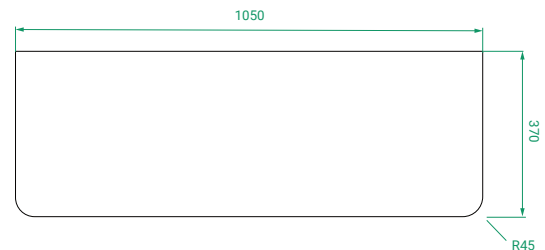

OVO PREMIER SLIM /

Michel César

DESCRIPTION

Ovo Premier Slim 1050, 2 Drawers Floor-Standing Vanity with Kordura Top

PRODUCT CODE

OVOS105D2FLSST / OVOS105D2FLSSTP

Dimensions	W 1050	x H 890	x D 370	(mm)
Finishes	Timber Veneer or Duo Tone (Timber Veneer Drawer Fronts & Matte Custom Painted Sides)			
Kordura	Kordura Top (H 20) White or Colour*			
Basin	See website for compatible petite basins.			
Handle	Handleless 45° design.			
Origin	New Zealand made cabinetry.			
Features	<ul style="list-style-type: none">• Soft rounded corners & 2 drawers floor-standing.• Kordura top (White or Colour*) with petite basin.• Timber Veneer finish has natural variation in grain and colour. Paint used on our products is polyurethane or UV based.			

TECHNICAL DRAWINGS

Front

Side

Drawers

Kordura Top

NOTES

Accessories not included. Drawing indicates the technical measurement only and is not a reflection of how the product will look. Sizes are nominal only. All drawings in millimeters. Drawings not to scale. July 2024.