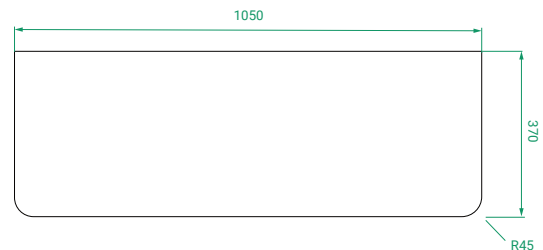

OVO PREMIER SLIM /

Michel César

DESCRIPTION

Ovo Premier Slim 1050, 2 Drawers Floor-Standing Vanity with Kordura Top

PRODUCT CODE

OVOS105D2FLSST / OVOS105D2FLSSTP

Dimensions	W 1050 x H 895 x D 370 (mm)
Finishes	Timber Veneer or Duo Tone (Timber Veneer Drawer Fronts & Matte Custom Painted Sides)
Kordura	Kordura Top (H 25) White or Colour*
Basin	See website for compatible petite basins.
Handle	Handleless 45° design.
Origin	New Zealand made cabinetry.
Features	<ul style="list-style-type: none">• Soft rounded corners & 2 drawers floor-standing.• Kordura top (White or Colour*) with petite basin.• Timber Veneer finish has natural variation in grain and colour. Paint used on our products is polyurethane or UV based.

TECHNICAL DRAWINGS

Front

Side

Drawers

Kordura Top

NOTES

Accessories not included. Drawing indicates the technical measurement only and is not a reflection of how the product will look. Sizes are nominal only. All drawings in millimeters. Drawings not to scale. July 2024.