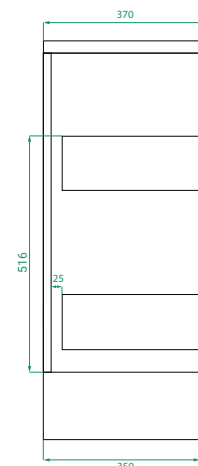

OVO PREMIER SLIM /

Michel César

DESCRIPTION

Ovo Premier Slim 1050, 2 Drawers Floor-Standing Vanity with Kordura Top

PRODUCT CODE

OVOS105D2FLSST / OVOS105D2FLSSTP

Dimensions	W 1050 x H 895 x D 370 (mm)
Finishes	Timber Veneer or Duo Tone (Timber Veneer Drawer Fronts & Matte Custom Painted Sides)
Kordura	Kordura Top (H 25) White or Colour*
Basin	See website for compatible petite basins.
Handle	Handleless 45° design.
Origin	New Zealand made cabinetry.
Features	<ul style="list-style-type: none">• Soft rounded corners & 2 drawers floor-standing.• Kordura top (White or Colour*) with petite basin.• Timber Veneer finish has natural variation in grain and colour. Paint used on our products is polyurethane or UV based.

TECHNICAL DRAWINGS

Front

Side

Drawers

Kordura Top

NOTES

Accessories not included. Drawing indicates the technical measurement only and is not a reflection of how the product will look. Sizes are nominal only. All drawings in millimeters. Drawings not to scale. July 2024.