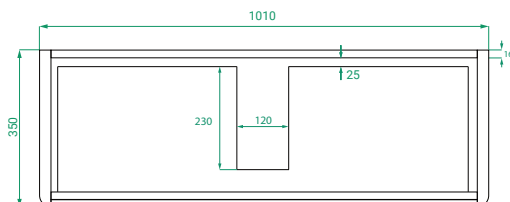

OVO PREMIER SLIM /

Michel César

DESCRIPTION

Ovo Premier Slim 1050, 2 Drawers Floor-Standing Vanity with Kordura Top

PRODUCT CODE

OVOS105D2FLSST / OVOS105D2FLSSTP

Dimensions	W 1050 x H 895 x D 370 (mm)
Finishes	Timber Veneer or Duo Tone (Timber Veneer Drawer Fronts & Matte Custom Painted Sides)
Kordura	Kordura Top (H 25) White or Colour*
Basin	See website for compatible petite basins.
Handle	Handleless 45° design.
Origin	New Zealand made cabinetry.
Features	<ul style="list-style-type: none">• Soft rounded corners & 2 drawers floor-standing.• Kordura top (White or Colour*) with petite basin.• Timber Veneer finish has natural variation in grain and colour. Paint used on our products is polyurethane or UV based.

TECHNICAL DRAWINGS

Front

Side

Drawers

Kordura Top

NOTES

Accessories not included. Drawing indicates the technical measurement only and is not a reflection of how the product will look. Sizes are nominal only. All drawings in millimeters. Drawings not to scale. July 2024.