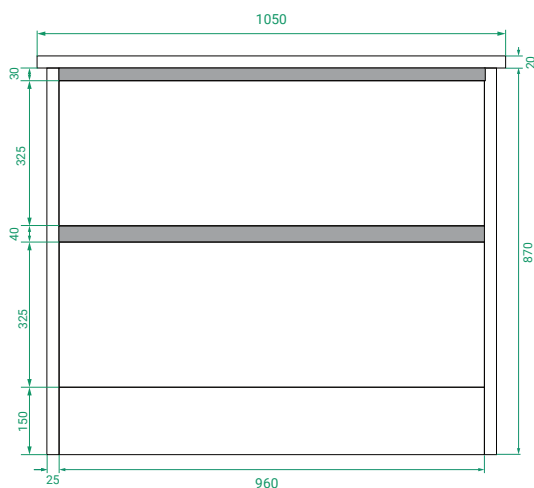

OVO PREMIER SLIM /

Michel César

DESCRIPTION

Ovo Premier Slim 1050, 2 Drawers Floor-Standing Vanity with Kordura Top

PRODUCT CODE

OVOS105D2FLSST / OVOS105D2FLSSTP

Dimensions	W 1050 x H 895 x D 370 (mm)
Finishes	Timber Veneer or Duo Tone (Timber Veneer Drawer Fronts & Matte Custom Painted Sides)
Kordura	Kordura Top (H 25) White or Colour*
Basin	See website for compatible petite basins.
Handle	Handleless 45° design.
Origin	New Zealand made cabinetry.
Features	<ul style="list-style-type: none">• Soft rounded corners & 2 drawers floor-standing.• Kordura top (White or Colour*) with petite basin.• Timber Veneer finish has natural variation in grain and colour. Paint used on our products is polyurethane or UV based.

TECHNICAL DRAWINGS

Front

Side

Drawers

Kordura Top

NOTES

Accessories not included. Drawing indicates the technical measurement only and is not a reflection of how the product will look. Sizes are nominal only. All drawings in millimeters. Drawings not to scale. July 2024.