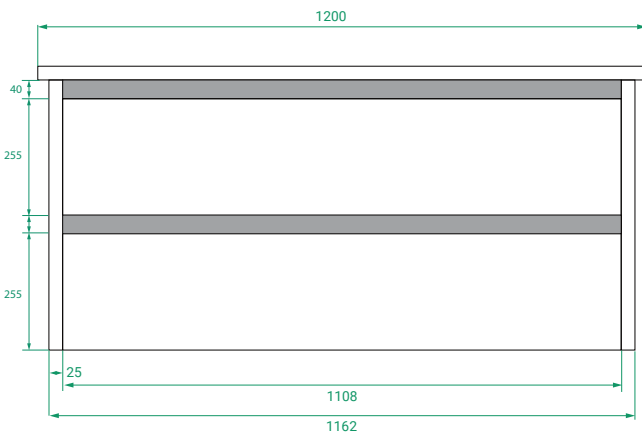

## PRODUCT CODE

OVOS120D2WHSST / OVOS120D2WHSSTP

<b>Dimensions</b>	W 1200 x H 615 x D 370 (mm)
<b>Finishes</b>	Timber Veneer or Duo Tone (Matte Custom painted sides & Timber Veneer Drawer fronts)
<b>Kordura</b>	White or Colour* Kordura Top (H 25).
<b>Basin</b>	See website for compatible petite basin options.
<b>Handle</b>	Handleless 45° design.
<b>Origin</b>	New Zealand made cabinetry.
<b>Features</b>	<ul style="list-style-type: none"><li>• Slim 370 profile, with soft rounded corners.</li><li>• 2 Drawers with soft-close and handleless design.</li><li>• White or colour* Kordura top with petite basin.</li><li>• Taps must be offset or wall-mounted.</li><li>• Our paint is polyurethane or UV based.</li></ul>

## TECHNICAL DRAWINGS

Front

Side

Top Down

Kordura Top

## NOTES

\*Additional Cost. Kordura top (H 25mm). Accessories not included. Drawing indicates the technical measurement only and is not a reflection of how the product will look. Sizes are nominal only. All drawings in millimeters. Drawings not to scale. Taps must be offset or wall mounted. July 2024.