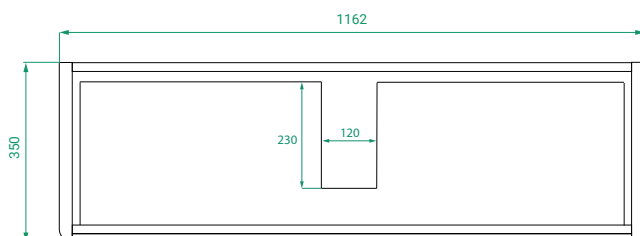

## PRODUCT CODE

OVOS120D2WHSST / OVOS120D2WHSSTP

<b>Dimensions</b>	W 1200 x H 615 x D 370 (mm)
<b>Finishes</b>	Timber Veneer or Duo Tone (Matte Custom painted sides & Timber Veneer Drawer fronts)
<b>Kordura</b>	White or Colour* Kordura Top (H 25).
<b>Basin</b>	See website for compatible petite basin options.
<b>Handle</b>	Handleless 45° design.
<b>Origin</b>	New Zealand made cabinetry.
<b>Features</b>	<ul style="list-style-type: none"><li>• Slim 370 profile, with soft rounded corners.</li><li>• 2 Drawers with soft-close and handleless design.</li><li>• White or colour* Kordura top with petite basin.</li><li>• Taps must be offset or wall-mounted.</li><li>• Our paint is polyurethane or UV based.</li></ul>

## TECHNICAL DRAWINGS

Front

Side

Top Down

Kordura Top

## NOTES

\*Additional Cost. Kordura top (H 25mm). Accessories not included. Drawing indicates the technical measurement only and is not a reflection of how the product will look. Sizes are nominal only. All drawings in millimeters. Drawings not to scale. Taps must be offset or wall mounted. July 2024.