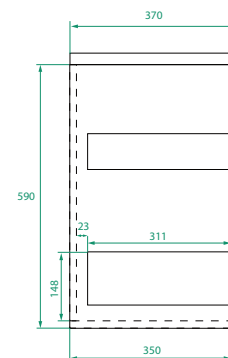

## PRODUCT CODE

OVOS120D2WHSST / OVOS120D2WHSSTP

<b>Dimensions</b>	W 1200 x H 615 x D 370 (mm)
<b>Finishes</b>	Timber Veneer or Duo Tone (Matte Custom painted sides & Timber Veneer Drawer fronts)
<b>Kordura</b>	White or Colour* Kordura Top (H 25).
<b>Basin</b>	See website for compatible petite basin options.
<b>Handle</b>	Handleless 45° design.
<b>Origin</b>	New Zealand made cabinetry.
<b>Features</b>	<ul style="list-style-type: none"><li>• Slim 370 profile, with soft rounded corners.</li><li>• 2 Drawers with soft-close and handleless design.</li><li>• White or colour* Kordura top with petite basin.</li><li>• Taps must be offset or wall-mounted.</li><li>• Our paint is polyurethane or UV based.</li></ul>

## TECHNICAL DRAWINGS

Front

Side

Top Down

Kordura Top

## NOTES

\*Additional Cost. Kordura top (H 25mm). Accessories not included. Drawing indicates the technical measurement only and is not a reflection of how the product will look. Sizes are nominal only. All drawings in millimeters. Drawings not to scale. Taps must be offset or wall mounted. July 2024.