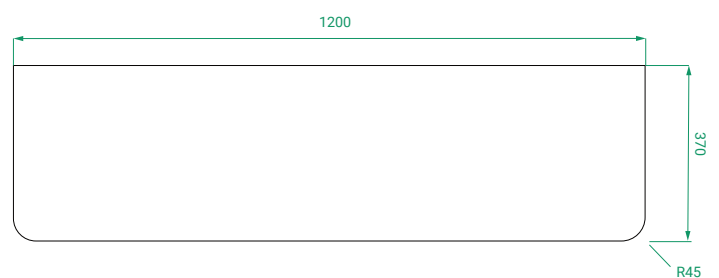

## PRODUCT CODE

OVOS120D2WHSST / OVOS120D2WHSSTP

<b>Dimensions</b>	W 1200 x H 615 x D 370 (mm)
<b>Finishes</b>	Timber Veneer or Duo Tone (Matte Custom painted sides & Timber Veneer Drawer fronts)
<b>Kordura</b>	White or Colour* Kordura Top (H 25).
<b>Basin</b>	See website for compatible petite basin options.
<b>Handle</b>	Handleless 45° design.
<b>Origin</b>	New Zealand made cabinetry.
<b>Features</b>	<ul style="list-style-type: none"><li>• Slim 370 profile, with soft rounded corners.</li><li>• 2 Drawers with soft-close and handleless design.</li><li>• White or colour* Kordura top with petite basin.</li><li>• Taps must be offset or wall-mounted.</li><li>• Our paint is polyurethane or UV based.</li></ul>

## TECHNICAL DRAWINGS

Front

Side

Top Down

Kordura Top

## NOTES

\*Additional Cost. Kordura top (H 25mm). Accessories not included. Drawing indicates the technical measurement only and is not a reflection of how the product will look. Sizes are nominal only. All drawings in millimeters. Drawings not to scale. Taps must be offset or wall mounted. July 2024.