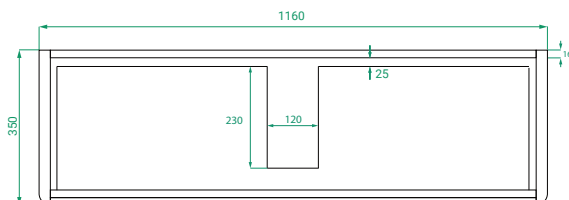

OVO PREMIER SLIM /

Michel César

DESCRIPTION

Ovo Premier Slim 1200, 2 Drawers Floor-Standing Vanity with Kordura Top

PRODUCT CODE

OVOS120D2FLSST / OVOS120D2FLSSTP

Dimensions	W 1200	x H 890	x D 370	(mm)
Finishes	Timber Veneer or Duo Tone (Timber Veneer Drawer Fronts & Matte Custom Painted Sides)			
Kordura	Kordura Top (H 20) White or Colour*			
Basin	See website for compatible petite basins.			
Handle	Handleless 45° design.			
Origin	New Zealand made cabinetry.			
Features	<ul style="list-style-type: none">• Soft rounded corners & 2 drawers floor-standing.• Kordura top (White or Colour*) with petite basin.• Timber Veneer finish has natural variation in grain and colour. Paint used on our products is polyurethane or UV based.			

TECHNICAL DRAWINGS

Front

Side

Drawers

Kordura Top

NOTES

Accessories not included. Drawing indicates the technical measurement only and is not a reflection of how the product will look. Sizes are nominal only. All drawings in millimeters. Drawings not to scale. July 2024.