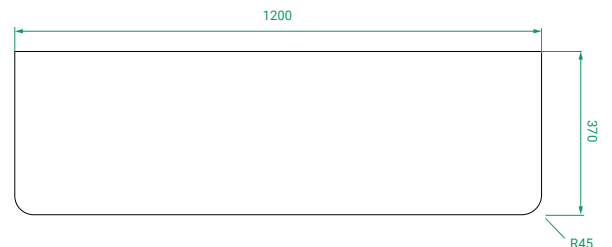

OVO PREMIER SLIM /

Michel César

DESCRIPTION

Ovo Premier Slim 1200, 2 Drawers Floor-Standing Vanity with Kordura Top

PRODUCT CODE

OVOS120D2FLSST / OVOS120D2FLSSTP

Dimensions	W 1200	x H 890	x D 370	(mm)
Finishes	Timber Veneer or Duo Tone (Timber Veneer Drawer Fronts & Matte Custom Painted Sides)			
Kordura	Kordura Top (H 20) White or Colour*			
Basin	See website for compatible petite basins.			
Handle	Handleless 45° design.			
Origin	New Zealand made cabinetry.			
Features	<ul style="list-style-type: none">• Soft rounded corners & 2 drawers floor-standing.• Kordura top (White or Colour*) with petite basin.• Timber Veneer finish has natural variation in grain and colour. Paint used on our products is polyurethane or UV based.			

TECHNICAL DRAWINGS

Front

Side

Drawers

Kordura Top

NOTES

Accessories not included. Drawing indicates the technical measurement only and is not a reflection of how the product will look. Sizes are nominal only. All drawings in millimeters. Drawings not to scale. July 2024.