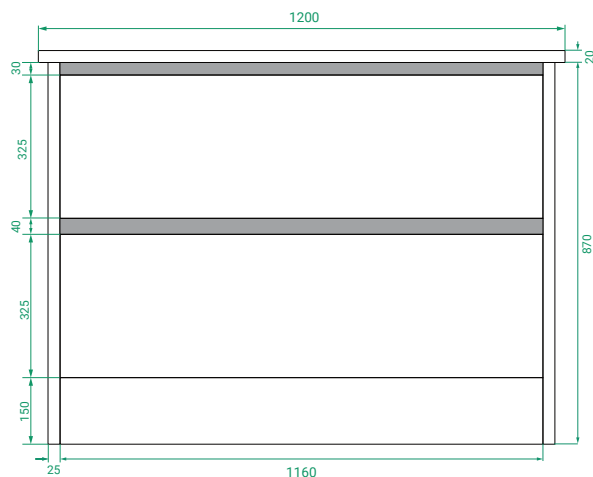

OVO PREMIER SLIM /

Michel César

DESCRIPTION

Ovo Premier Slim 1200, 2 Drawers Floor-Standing Vanity with Kordura Top

PRODUCT CODE

OVOS120D2FLSST / OVOS120D2FLSSTP

Dimensions	W 1200	x H 890	x D 370	(mm)
Finishes	Timber Veneer or Duo Tone (Timber Veneer Drawer Fronts & Matte Custom Painted Sides)			
Kordura	Kordura Top (H 20) White or Colour*			
Basin	See website for compatible petite basins.			
Handle	Handleless 45° design.			
Origin	New Zealand made cabinetry.			
Features	<ul style="list-style-type: none">• Soft rounded corners & 2 drawers floor-standing.• Kordura top (White or Colour*) with petite basin.• Timber Veneer finish has natural variation in grain and colour. Paint used on our products is polyurethane or UV based.			

TECHNICAL DRAWINGS

Front

Side

Drawers

Kordura Top

NOTES

Accessories not included. Drawing indicates the technical measurement only and is not a reflection of how the product will look. Sizes are nominal only. All drawings in millimeters. Drawings not to scale. July 2024.