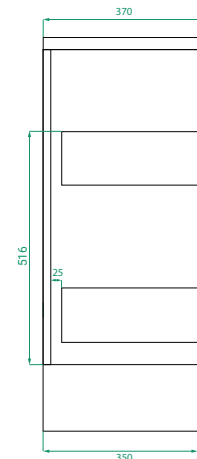

OVO PREMIER SLIM /

Michel César

DESCRIPTION

Ovo Premier Slim 1200, 2 Drawers Floor-Standing Vanity with Kordura Top

PRODUCT CODE

OVOS120D2FLSST / OVOS120D2FLSSTP

Dimensions	W 1200	x H 890	x D 370	(mm)
Finishes	Timber Veneer or Duo Tone (Timber Veneer Drawer Fronts & Matte Custom Painted Sides)			
Kordura	Kordura Top (H 20) White or Colour*			
Basin	See website for compatible petite basins.			
Handle	Handleless 45° design.			
Origin	New Zealand made cabinetry.			
Features	<ul style="list-style-type: none">• Soft rounded corners & 2 drawers floor-standing.• Kordura top (White or Colour*) with petite basin.• Timber Veneer finish has natural variation in grain and colour. Paint used on our products is polyurethane or UV based.			

TECHNICAL DRAWINGS

Front

Side

Drawers

Kordura Top

NOTES

Accessories not included. Drawing indicates the technical measurement only and is not a reflection of how the product will look. Sizes are nominal only. All drawings in millimeters. Drawings not to scale. July 2024.