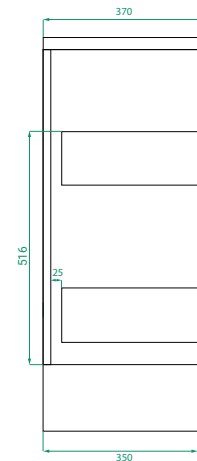

OVO PREMIER SLIM /

Michel César

DESCRIPTION

Ovo Premier Slim 1200, 2 Drawers Floor-Standing Vanity with Kordura Top

PRODUCT CODE

OVOS120D2FLSST / OVOS120D2FLSSTP

Dimensions	W 1200 x H 895 x D 370 (mm)
Finishes	Timber Veneer or Duo Tone (Timber Veneer Drawer Fronts & Matte Custom Painted Sides)
Kordura	Kordura Top (H 25) White or Colour*
Basin	See website for compatible petite basins.
Handle	Handleless 45° design.
Origin	New Zealand made cabinetry.
Features	<ul style="list-style-type: none">• Soft rounded corners & 2 drawers floor-standing.• Kordura top (White or Colour*) with petite basin.• Timber Veneer finish has natural variation in grain and colour. Paint used on our products is polyurethane or UV based.

TECHNICAL DRAWINGS

Front

Side

Drawers

Kordura Top

NOTES

Accessories not included. Drawing indicates the technical measurement only and is not a reflection of how the product will look. Sizes are nominal only. All drawings in millimeters. Drawings not to scale. July 2024.