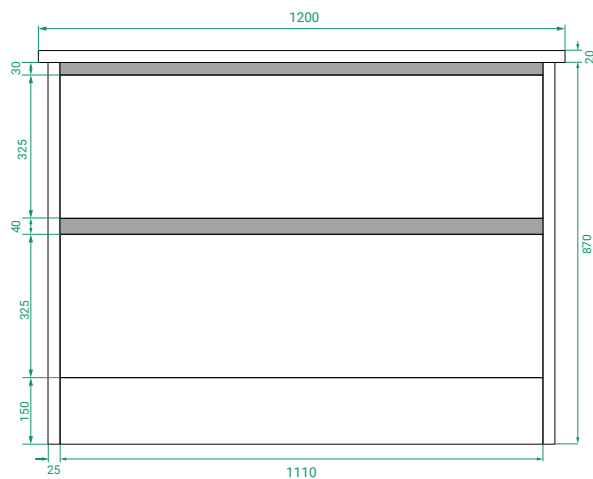

OVO PREMIER SLIM /

Michel César

DESCRIPTION

Ovo Premier Slim 1200, 2 Drawers Floor-Standing Vanity with Kordura Top

PRODUCT CODE

OVOS120D2FLSST / OVOS120D2FLSSTP

Dimensions	W 1200 x H 895 x D 370 (mm)
Finishes	Timber Veneer or Duo Tone (Timber Veneer Drawer Fronts & Matte Custom Painted Sides)
Kordura	Kordura Top (H 25) White or Colour*
Basin	See website for compatible petite basins.
Handle	Handleless 45° design.
Origin	New Zealand made cabinetry.
Features	<ul style="list-style-type: none">• Soft rounded corners & 2 drawers floor-standing.• Kordura top (White or Colour*) with petite basin.• Timber Veneer finish has natural variation in grain and colour. Paint used on our products is polyurethane or UV based.

TECHNICAL DRAWINGS

Front

Side

Drawers

Kordura Top

NOTES

Accessories not included. Drawing indicates the technical measurement only and is not a reflection of how the product will look. Sizes are nominal only. All drawings in millimeters. Drawings not to scale. July 2024.