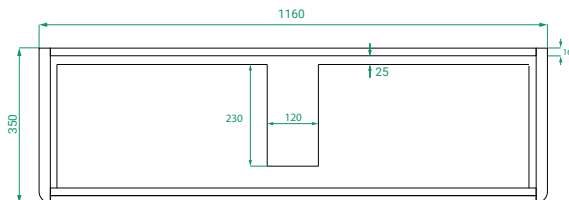

OVO PREMIER SLIM /

Michel César

DESCRIPTION

Ovo Premier Slim 1200, 2 Drawers Floor-Standing Vanity with Kordura Top

PRODUCT CODE

OVOS120D2FLSST / OVOS120D2FLSSTP

Dimensions	W 1200 x H 895 x D 370 (mm)
Finishes	Timber Veneer or Duo Tone (Timber Veneer Drawer Fronts & Matte Custom Painted Sides)
Kordura	Kordura Top (H 25) White or Colour*
Basin	See website for compatible petite basins.
Handle	Handleless 45° design.
Origin	New Zealand made cabinetry.
Features	<ul style="list-style-type: none">• Soft rounded corners & 2 drawers floor-standing.• Kordura top (White or Colour*) with petite basin.• Timber Veneer finish has natural variation in grain and colour. Paint used on our products is polyurethane or UV based.

TECHNICAL DRAWINGS

Front

Side

Drawers

Kordura Top

NOTES

Accessories not included. Drawing indicates the technical measurement only and is not a reflection of how the product will look. Sizes are nominal only. All drawings in millimeters. Drawings not to scale. July 2024.