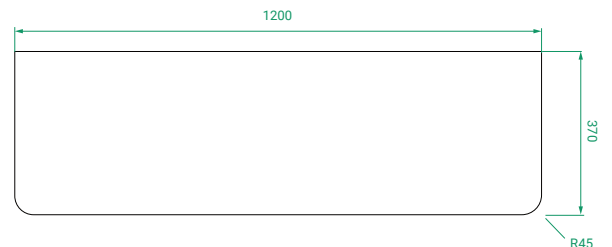

OVO PREMIER SLIM /

Michel César

DESCRIPTION

Ovo Premier Slim 1200, 2 Drawers Floor-Standing Vanity with Kordura Top

PRODUCT CODE

OVOS120D2FLSST / OVOS120D2FLSSTP

Dimensions	W 1200 x H 895 x D 370 (mm)
Finishes	Timber Veneer or Duo Tone (Timber Veneer Drawer Fronts & Matte Custom Painted Sides)
Kordura	Kordura Top (H 25) White or Colour*
Basin	See website for compatible petite basins.
Handle	Handleless 45° design.
Origin	New Zealand made cabinetry.
Features	<ul style="list-style-type: none">• Soft rounded corners & 2 drawers floor-standing.• Kordura top (White or Colour*) with petite basin.• Timber Veneer finish has natural variation in grain and colour. Paint used on our products is polyurethane or UV based.

TECHNICAL DRAWINGS

Front

Side

Drawers

Kordura Top

NOTES

Accessories not included. Drawing indicates the technical measurement only and is not a reflection of how the product will look. Sizes are nominal only. All drawings in millimeters. Drawings not to scale. July 2024.