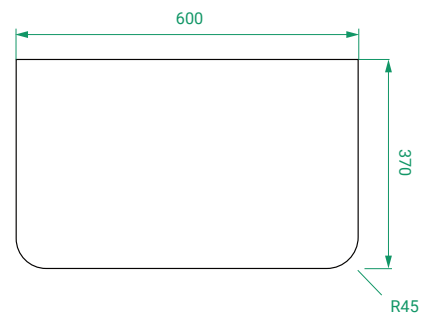

OVO PREMIER SLIM /

Michel César

DESCRIPTION

Ovo Premier Slim 600, 2 Drawers with Kordura Top & Petite Basin

PRODUCT CODE

OVOS60D2WHSST / OVOS60D2WHSSTP

Dimensions	W 600 x H 615 x D 370 (mm)
Finishes	Timber Veneer or Duo Tone (Matte Custom painted sides & Timber Veneer Drawer fronts)
Kordura	White or Colour* Kordura Top (H 25).
Basin	See website for compatible petite basin options.
Handle	Handleless 45° design.
Origin	New Zealand made cabinetry.
Features	<ul style="list-style-type: none">• Slim 370 profile, with soft rounded corners.• 2 Drawers with soft-close and handleless design.• White or colour* Kordura top with petite basin.• Taps must be offset or wall-mounted.• Our paint is polyurethane or UV based.

TECHNICAL DRAWINGS

Front

Side

Drawers

Kordura Top

NOTES

*Additional Cost. Kordura top (H 25mm). Accessories not included. Drawing indicates the technical measurement only and is not a reflection of how the product will look. Sizes are nominal only. All drawings in millimeters. Drawings not to scale. Taps must be offset or wall mounted. July 2024.