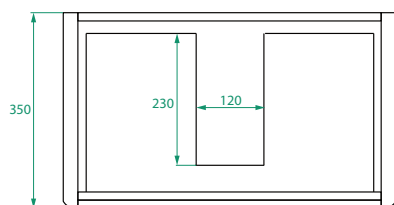

OVO PREMIER SLIM /

Michel César

DESCRIPTION

Ovo Premier Slim 600, 2 Drawers with Kordura Top & Petite Basin

PRODUCT CODE

OVOS60D2WHSST / OVOS60D2WHSSTP

Dimensions	W 600 x H 615 x D 370 (mm)
Finishes	Timber Veneer or Duo Tone (Matte Custom painted sides & Timber Veneer Drawer fronts)
Kordura	White or Colour* Kordura Top (H 25).
Basin	See website for compatible petite basin options.
Handle	Handleless 45° design.
Origin	New Zealand made cabinetry.
Features	<ul style="list-style-type: none">• Slim 370 profile, with soft rounded corners.• 2 Drawers with soft-close and handleless design.• White or colour* Kordura top with petite basin.• Taps must be offset or wall-mounted.• Our paint is polyurethane or UV based.

TECHNICAL DRAWINGS

Front

Side

Drawers

Kordura Top

NOTES

*Additional Cost. Kordura top (H 25mm). Accessories not included. Drawing indicates the technical measurement only and is not a reflection of how the product will look. Sizes are nominal only. All drawings in millimeters. Drawings not to scale. Taps must be offset or wall mounted. July 2024.