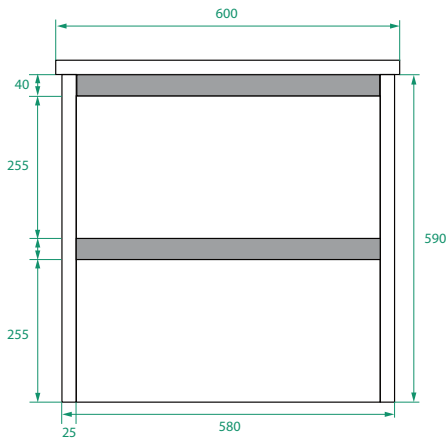

OVO PREMIER SLIM /

Michel César

DESCRIPTION

Ovo Premier Slim 600, 2 Drawers with Kordura Top & Petite Basin

PRODUCT CODE

OVOS60D2WHSST / OVOS60D2WHSSTP

Dimensions	W 600 x H 615 x D 370 (mm)
Finishes	Timber Veneer or Duo Tone (Matte Custom painted sides & Timber Veneer Drawer fronts)
Kordura	White or Colour* Kordura Top (H 25).
Basin	See website for compatible petite basin options.
Handle	Handleless 45° design.
Origin	New Zealand made cabinetry.
Features	<ul style="list-style-type: none">• Slim 370 profile, with soft rounded corners.• 2 Drawers with soft-close and handleless design.• White or colour* Kordura top with petite basin.• Taps must be offset or wall-mounted.• Our paint is polyurethane or UV based.

TECHNICAL DRAWINGS

Front

Side

Drawers

Kordura Top

NOTES

*Additional Cost. Kordura top (H 25mm). Accessories not included. Drawing indicates the technical measurement only and is not a reflection of how the product will look. Sizes are nominal only. All drawings in millimeters. Drawings not to scale. Taps must be offset or wall mounted. July 2024.