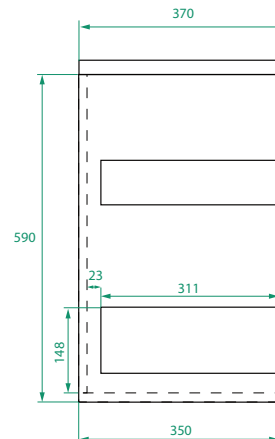

OVO PREMIER SLIM /

Michel César

DESCRIPTION

Ovo Premier Slim 600, 2 Drawers with Kordura Top & Petite Basin

PRODUCT CODE

OVOS60D2WHSST / OVOS60D2WHSSTP

Dimensions	W 600 x H 615 x D 370 (mm)
Finishes	Timber Veneer or Duo Tone (Matte Custom painted sides & Timber Veneer Drawer fronts)
Kordura	White or Colour* Kordura Top (H 25).
Basin	See website for compatible petite basin options.
Handle	Handleless 45° design.
Origin	New Zealand made cabinetry.
Features	<ul style="list-style-type: none">• Slim 370 profile, with soft rounded corners.• 2 Drawers with soft-close and handleless design.• White or colour* Kordura top with petite basin.• Taps must be offset or wall-mounted.• Our paint is polyurethane or UV based.

TECHNICAL DRAWINGS

Front

Side

Drawers

Kordura Top

NOTES

*Additional Cost. Kordura top (H 25mm). Accessories not included. Drawing indicates the technical measurement only and is not a reflection of how the product will look. Sizes are nominal only. All drawings in millimeters. Drawings not to scale. Taps must be offset or wall mounted. July 2024.