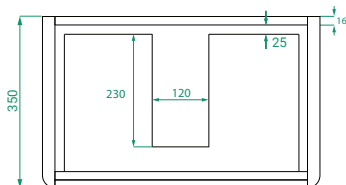

OVO PREMIER SLIM /

Michel César

DESCRIPTION

Ovo Premier Slim 600, 2 Drawers Floor-Standing Vanity with Kordura Top

PRODUCT CODE

OVOS60D2FLSST / OVOS60D2FLSSTP

Dimensions	W 600	x H 890	x D 370	(mm)
Finishes	Timber Veneer or Duo Tone (Timber Veneer Drawer Fronts & Matte Custom Painted Sides)			
Kordura	Kordura Top (H 20) White or Colour*			
Basin	See website for compatible petite basins.			
Handle	Handleless 45° design.			
Origin	New Zealand made cabinetry.			
Features	<ul style="list-style-type: none">• Soft rounded corners & 2 drawers floor-standing.• Kordura top (White or Colour*) with petite basin.• Timber Veneer finish has natural variation in grain and colour. Paint used on our products is polyurethane or UV based.			

TECHNICAL DRAWINGS

Front

Side

Drawers

Kordura Top

NOTES

Accessories not included. Drawing indicates the technical measurement only and is not a reflection of how the product will look. Sizes are nominal only. All drawings in millimeters. Drawings not to scale. July 2024.