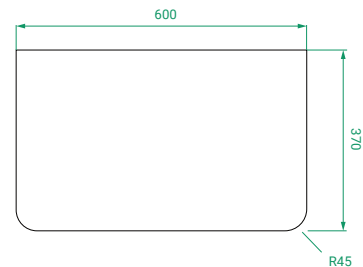

OVO PREMIER SLIM /

Michel César

DESCRIPTION

Ovo Premier Slim 600, 2 Drawers Floor-Standing Vanity with Kordura Top

PRODUCT CODE

OVOS60D2FLSST / OVOS60D2FLSSTP

Dimensions	W 600	x H 890	x D 370	(mm)
Finishes	Timber Veneer or Duo Tone (Timber Veneer Drawer Fronts & Matte Custom Painted Sides)			
Kordura	Kordura Top (H 20) White or Colour*			
Basin	See website for compatible petite basins.			
Handle	Handleless 45° design.			
Origin	New Zealand made cabinetry.			
Features	<ul style="list-style-type: none">• Soft rounded corners & 2 drawers floor-standing.• Kordura top (White or Colour*) with petite basin.• Timber Veneer finish has natural variation in grain and colour. Paint used on our products is polyurethane or UV based.			

TECHNICAL DRAWINGS

Front

Side

Drawers

Kordura Top

NOTES

Accessories not included. Drawing indicates the technical measurement only and is not a reflection of how the product will look. Sizes are nominal only. All drawings in millimeters. Drawings not to scale. July 2024.