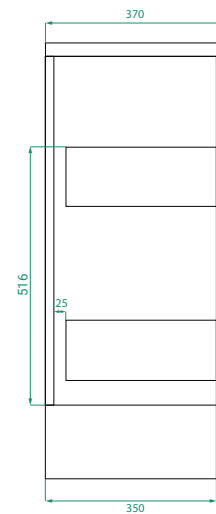

OVO PREMIER SLIM /

Michel César

DESCRIPTION

Ovo Premier Slim 600, 2 Drawers Floor-Standing Vanity with Kordura Top

PRODUCT CODE

OVOS60D2FLSST / OVOS60D2FLSSTP

Dimensions	W 600	x H 890	x D 370	(mm)
Finishes	Timber Veneer or Duo Tone (Timber Veneer Drawer Fronts & Matte Custom Painted Sides)			
Kordura	Kordura Top (H 20) White or Colour*			
Basin	See website for compatible petite basins.			
Handle	Handleless 45° design.			
Origin	New Zealand made cabinetry.			
Features	<ul style="list-style-type: none">• Soft rounded corners & 2 drawers floor-standing.• Kordura top (White or Colour*) with petite basin.• Timber Veneer finish has natural variation in grain and colour. Paint used on our products is polyurethane or UV based.			

TECHNICAL DRAWINGS

Front

Side

Drawers

Kordura Top

NOTES

Accessories not included. Drawing indicates the technical measurement only and is not a reflection of how the product will look. Sizes are nominal only. All drawings in millimeters. Drawings not to scale. July 2024.