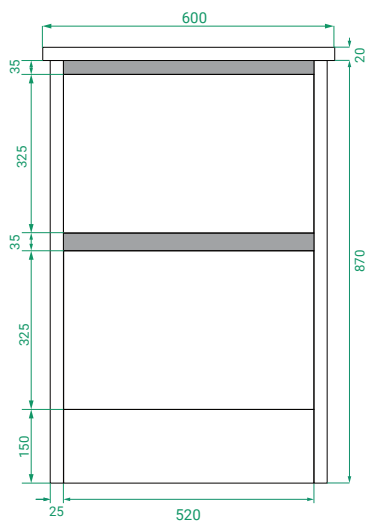

OVO PREMIER SLIM /

Michel César

DESCRIPTION

Ovo Premier Slim 600, 2 Drawers Floor-Standing Vanity with Kordura Top

PRODUCT CODE

OVOS60D2FLSST / OVOS60D2FLSSTP

Dimensions	W 600	x H 890	x D 370	(mm)
Finishes	Timber Veneer or Duo Tone (Timber Veneer Drawer Fronts & Matte Custom Painted Sides)			
Kordura	Kordura Top (H 20) White or Colour*			
Basin	See website for compatible petite basins.			
Handle	Handleless 45° design.			
Origin	New Zealand made cabinetry.			
Features	<ul style="list-style-type: none">• Soft rounded corners & 2 drawers floor-standing.• Kordura top (White or Colour*) with petite basin.• Timber Veneer finish has natural variation in grain and colour. Paint used on our products is polyurethane or UV based.			

TECHNICAL DRAWINGS

Front

Side

Drawers

Kordura Top

NOTES

Accessories not included. Drawing indicates the technical measurement only and is not a reflection of how the product will look. Sizes are nominal only. All drawings in millimeters. Drawings not to scale. July 2024.