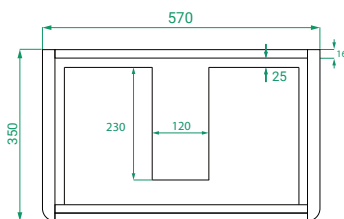

OVO PREMIER SLIM /

Michel César

DESCRIPTION

Ovo Premier Slim 600, 2 Drawers Floor-Standing Vanity with Kordura Top

PRODUCT CODE

OVOS60D2FLSST / OVOS60D2FLSSTP

Dimensions	W 600	x H 895	x D 370	(mm)
Finishes	Timber Veneer or Duo Tone (Timber Veneer Drawer Fronts & Matte Custom Painted Sides)			
Kordura	Kordura Top (H 25) White or Colour*			
Basin	See website for compatible petite basins.			
Handle	Handleless 45° design.			
Origin	New Zealand made cabinetry.			
Features	• Soft rounded corners & 2 drawers floor-standing. • Kordura top (White or Colour*) with petite basin. • Timber Veneer finish has natural variation in grain and colour. Paint used on our products is polyurethane or UV based.			

TECHNICAL DRAWINGS

Front

Side

Drawers

Kordura Top

NOTES

Accessories not included. Drawing indicates the technical measurement only and is not a reflection of how the product will look. Sizes are nominal only. All drawings in millimeters. Drawings not to scale. July 2024.