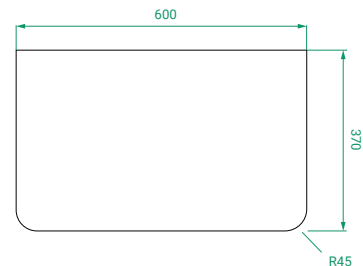

Kordura Top

NOTES

Accessories not included. Drawing indicates the technical measurement only and is not a reflection of how the product will look. Sizes are nominal only. All drawings in millimeters. Drawings not to scale. July 2024.