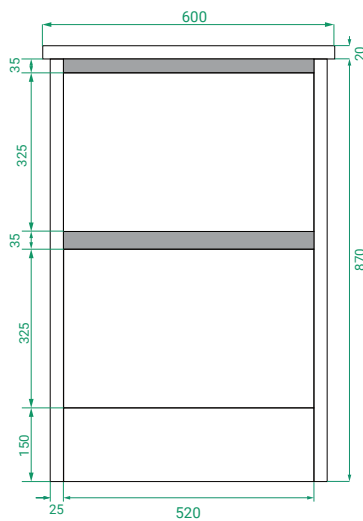

TECHNICAL DRAWINGS

Front