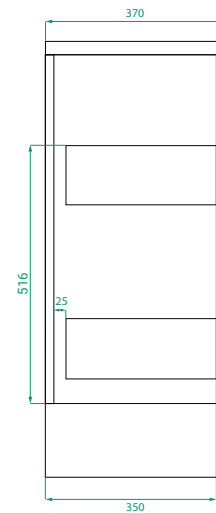

OVO PREMIER SLIM /

Michel César

DESCRIPTION

Ovo Premier Slim 600, 2 Drawers Floor-Standing Vanity with Kordura Top

PRODUCT CODE

OVOS60D2FLSST / OVOS60D2FLSSTP

Dimensions	W 600	x H 895	x D 370	(mm)
Finishes	Timber Veneer or Duo Tone (Timber Veneer Drawer Fronts & Matte Custom Painted Sides)			
Kordura	Kordura Top (H 25) White or Colour*			
Basin	See website for compatible petite basins.			
Handle	Handleless 45° design.			
Origin	New Zealand made cabinetry.			
Features	• Soft rounded corners & 2 drawers floor-standing. • Kordura top (White or Colour*) with petite basin. • Timber Veneer finish has natural variation in grain and colour. Paint used on our products is polyurethane or UV based.			

TECHNICAL DRAWINGS

Front

Side

Drawers

Kordura Top

NOTES

Accessories not included. Drawing indicates the technical measurement only and is not a reflection of how the product will look. Sizes are nominal only. All drawings in millimeters. Drawings not to scale. July 2024.