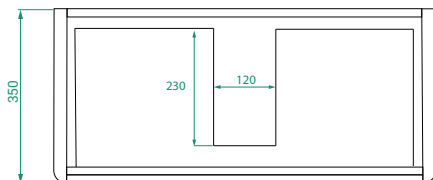

OVO PREMIER SLIM /

Michel César

DESCRIPTION

Ovo Premier Slim 800, 2 Drawers with Kordura Top & Petite Basin

PRODUCT CODE

OVOS80D2WHSST / OVOS80D2WHSSTP

Dimensions	W 800 x H 615 x D 370 (mm)
Finishes	Timber Veneer or Duo Tone (Matte Custom painted sides & Timber Veneer Drawer fronts)
Kordura	White or Colour* Kordura Top (H 25).
Basin	See website for compatible petite basin options.
Handle	Handleless 45° design.
Origin	New Zealand made cabinetry.
Features	<ul style="list-style-type: none">• Slim 370 profile, with soft rounded corners.• 2 Drawers with soft-close and handleless design.• White or colour* Kordura top with petite basin.• Taps must be offset or wall-mounted.• Our paint is polyurethane or UV based.

TECHNICAL DRAWINGS

Front

Side

Top Down

Kordura Top

NOTES

*Additional Cost. Kordura top (H 25mm). Accessories not included. Drawing indicates the technical measurement only and is not a reflection of how the product will look. Sizes are nominal only. All drawings in millimeters. Drawings not to scale. Taps must be offset or wall mounted. July 2024.