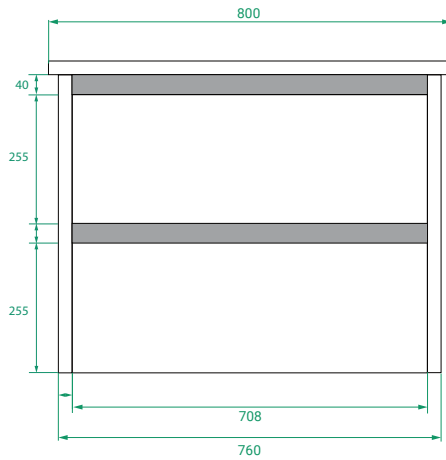

OVO PREMIER SLIM /

Michel César

DESCRIPTION

Ovo Premier Slim 800, 2 Drawers with Kordura Top & Petite Basin

PRODUCT CODE

OVOS80D2WHSST / OVOS80D2WHSSTP

Dimensions	W 800 x H 615 x D 370 (mm)
Finishes	Timber Veneer or Duo Tone (Matte Custom painted sides & Timber Veneer Drawer fronts)
Kordura	White or Colour* Kordura Top (H 25).
Basin	See website for compatible petite basin options.
Handle	Handleless 45° design.
Origin	New Zealand made cabinetry.
Features	<ul style="list-style-type: none">• Slim 370 profile, with soft rounded corners.• 2 Drawers with soft-close and handleless design.• White or colour* Kordura top with petite basin.• Taps must be offset or wall-mounted.• Our paint is polyurethane or UV based.

TECHNICAL DRAWINGS

Front

Side

Top Down

Kordura Top

NOTES

*Additional Cost. Kordura top (H 25mm). Accessories not included. Drawing indicates the technical measurement only and is not a reflection of how the product will look. Sizes are nominal only. All drawings in millimeters. Drawings not to scale. Taps must be offset or wall mounted. July 2024.