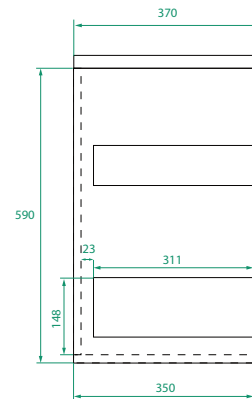

OVO PREMIER SLIM /

Michel César

DESCRIPTION

Ovo Premier Slim 800, 2 Drawers with Kordura Top & Petite Basin

PRODUCT CODE

OVOS80D2WHSST / OVOS80D2WHSSTP

Dimensions	W 800 x H 615 x D 370 (mm)
Finishes	Timber Veneer or Duo Tone (Matte Custom painted sides & Timber Veneer Drawer fronts)
Kordura	White or Colour* Kordura Top (H 25).
Basin	See website for compatible petite basin options.
Handle	Handleless 45° design.
Origin	New Zealand made cabinetry.
Features	<ul style="list-style-type: none">• Slim 370 profile, with soft rounded corners.• 2 Drawers with soft-close and handleless design.• White or colour* Kordura top with petite basin.• Taps must be offset or wall-mounted.• Our paint is polyurethane or UV based.

TECHNICAL DRAWINGS

Front

Side

Top Down

Kordura Top

NOTES

*Additional Cost. Kordura top (H 25mm). Accessories not included. Drawing indicates the technical measurement only and is not a reflection of how the product will look. Sizes are nominal only. All drawings in millimeters. Drawings not to scale. Taps must be offset or wall mounted. July 2024.