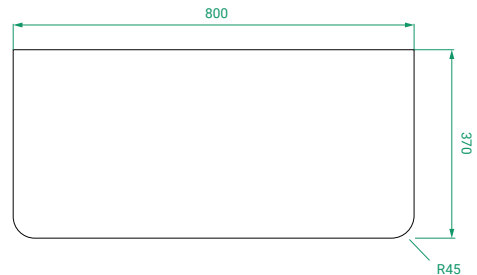

OVO PREMIER SLIM /

Michel César

DESCRIPTION

Ovo Premier Slim 800, 2 Drawers with Kordura Top & Petite Basin

PRODUCT CODE

OVOS80D2WHSST / OVOS80D2WHSSTP

Dimensions	W 800 x H 615 x D 370 (mm)
Finishes	Timber Veneer or Duo Tone (Matte Custom painted sides & Timber Veneer Drawer fronts)
Kordura	White or Colour* Kordura Top (H 25).
Basin	See website for compatible petite basin options.
Handle	Handleless 45° design.
Origin	New Zealand made cabinetry.
Features	<ul style="list-style-type: none">• Slim 370 profile, with soft rounded corners.• 2 Drawers with soft-close and handleless design.• White or colour* Kordura top with petite basin.• Taps must be offset or wall-mounted.• Our paint is polyurethane or UV based.

TECHNICAL DRAWINGS

Front

Side

Top Down

Kordura Top

NOTES

*Additional Cost. Kordura top (H 25mm). Accessories not included. Drawing indicates the technical measurement only and is not a reflection of how the product will look. Sizes are nominal only. All drawings in millimeters. Drawings not to scale. Taps must be offset or wall mounted. July 2024.