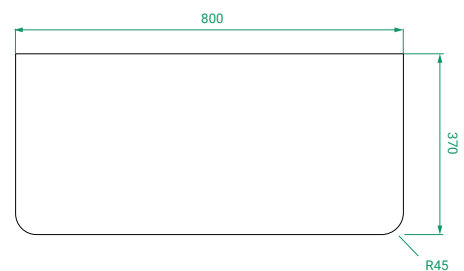

## PRODUCT CODE

OVOS80D2FLSST / OVOS80D2FLSSTP

Dimensions	W 800	x H 890	x D 370	(mm)
Finishes	Timber Veneer or Duo Tone (Timber Veneer Drawer Fronts & Matte Custom Painted Sides)			
Kordura	Kordura Top (H 20) White or Colour*			
Basin	See website for compatible petite basins.			
Handle	Handleless 45° design.			
Origin	New Zealand made cabinetry.			
Features	<ul style="list-style-type: none"><li>• Soft rounded corners &amp; 2 drawers floor-standing.</li><li>• Kordura top (White or Colour*) with petite basin.</li><li>• Timber Veneer finish has natural variation in grain and colour. Paint used on our products is polyurethane or UV based.</li></ul>			

## TECHNICAL DRAWINGS

Front

Side

Drawers

Kordura Top

## NOTES

Accessories not included. Drawing indicates the technical measurement only and is not a reflection of how the product will look. Sizes are nominal only. All drawings in millimeters. Drawings not to scale. July 2024.