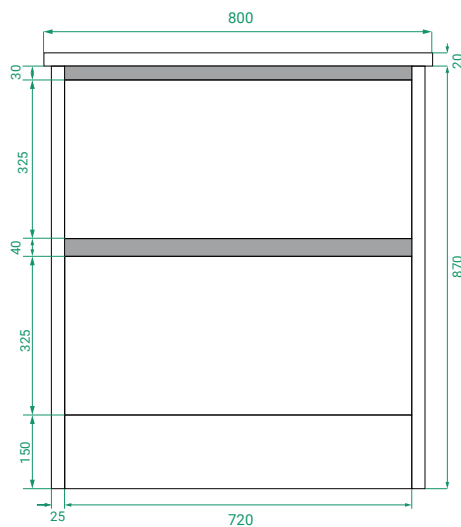

OVO PREMIER SLIM /

Michel César

DESCRIPTION

Ovo Premier Slim 800, 2 Drawers Floor-Standing Vanity with Kordura Top

PRODUCT CODE

OVOS80D2FLSST / OVOS80D2FLSSTP

Dimensions	W 800	x H 890	x D 370	(mm)
Finishes	Timber Veneer or Duo Tone (Timber Veneer Drawer Fronts & Matte Custom Painted Sides)			
Kordura	Kordura Top (H 20) White or Colour*			
Basin	See website for compatible petite basins.			
Handle	Handleless 45° design.			
Origin	New Zealand made cabinetry.			
Features	• Soft rounded corners & 2 drawers floor-standing. • Kordura top (White or Colour*) with petite basin. • Timber Veneer finish has natural variation in grain and colour. Paint used on our products is polyurethane or UV based.			

TECHNICAL DRAWINGS

Front

Side