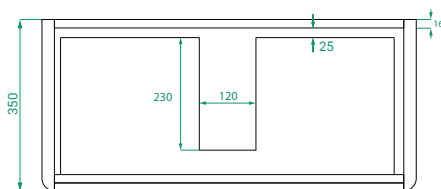

## PRODUCT CODE

OVOS80D2FLSST / OVOS80D2FLSSTP

Dimensions	W 800	x H 890	x D 370	(mm)
Finishes	Timber Veneer or Duo Tone (Timber Veneer Drawer Fronts & Matte Custom Painted Sides)			
Kordura	Kordura Top (H 20) White or Colour*			
Basin	See website for compatible petite basins.			
Handle	Handleless 45° design.			
Origin	New Zealand made cabinetry.			
Features	<ul style="list-style-type: none"><li>• Soft rounded corners &amp; 2 drawers floor-standing.</li><li>• Kordura top (White or Colour*) with petite basin.</li><li>• Timber Veneer finish has natural variation in grain and colour. Paint used on our products is polyurethane or UV based.</li></ul>			

## TECHNICAL DRAWINGS

Front

Side

Drawers

Kordura Top

## NOTES

Accessories not included. Drawing indicates the technical measurement only and is not a reflection of how the product will look. Sizes are nominal only. All drawings in millimeters. Drawings not to scale. July 2024.