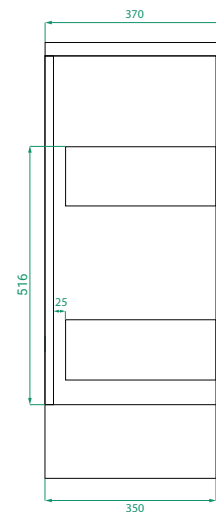

## PRODUCT CODE

OVOS80D2FLSST / OVOS80D2FLSSTP

Dimensions	W 800	x H 890	x D 370	(mm)
Finishes	Timber Veneer or Duo Tone (Timber Veneer Drawer Fronts & Matte Custom Painted Sides)			
Kordura	Kordura Top (H 20) White or Colour*			
Basin	See website for compatible petite basins.			
Handle	Handleless 45° design.			
Origin	New Zealand made cabinetry.			
Features	<ul style="list-style-type: none"><li>• Soft rounded corners &amp; 2 drawers floor-standing.</li><li>• Kordura top (White or Colour*) with petite basin.</li><li>• Timber Veneer finish has natural variation in grain and colour. Paint used on our products is polyurethane or UV based.</li></ul>			

## TECHNICAL DRAWINGS

Front

Side

Drawers

Kordura Top

## NOTES

Accessories not included. Drawing indicates the technical measurement only and is not a reflection of how the product will look. Sizes are nominal only. All drawings in millimeters. Drawings not to scale. July 2024.