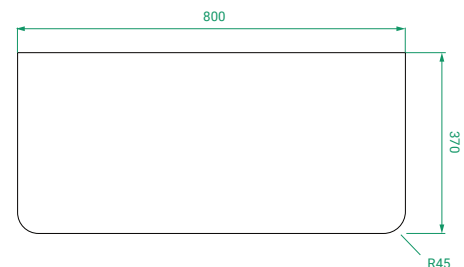

OVO PREMIER SLIM /

Michel César

DESCRIPTION

Ovo Premier Slim 800, 2 Drawers Floor-Standing Vanity with Kordura Top

PRODUCT CODE

OVOS80D2FLSST / OVOS80D2FLSSTP

Dimensions	W 800	x H 895	x D 370	(mm)
Finishes	Timber Veneer or Duo Tone (Timber Veneer Drawer Fronts & Matte Custom Painted Sides)			
Kordura	Kordura Top (H 25) White or Colour*			
Basin	See website for compatible petite basins.			
Handle	Handleless 45° design.			
Origin	New Zealand made cabinetry.			
Features	<ul style="list-style-type: none">• Soft rounded corners & 2 drawers floor-standing.• Kordura top (White or Colour*) with petite basin.• Timber Veneer finish has natural variation in grain and colour. Paint used on our products is polyurethane or UV based.			

TECHNICAL DRAWINGS

Front

Side

Drawers

Kordura Top

NOTES

Accessories not included. Drawing indicates the technical measurement only and is not a reflection of how the product will look. Sizes are nominal only. All drawings in millimeters. Drawings not to scale. July 2024.