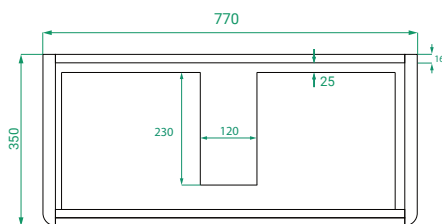

OVO PREMIER SLIM /

Michel César

DESCRIPTION

Ovo Premier Slim 800, 2 Drawers Floor-Standing Vanity with Kordura Top

PRODUCT CODE

OVOS80D2FLSST / OVOS80D2FLSSTP

Dimensions	W 800	x H 895	x D 370	(mm)
Finishes	Timber Veneer or Duo Tone (Timber Veneer Drawer Fronts & Matte Custom Painted Sides)			
Kordura	Kordura Top (H 25) White or Colour*			
Basin	See website for compatible petite basins.			
Handle	Handleless 45° design.			
Origin	New Zealand made cabinetry.			
Features	<ul style="list-style-type: none">• Soft rounded corners & 2 drawers floor-standing.• Kordura top (White or Colour*) with petite basin.• Timber Veneer finish has natural variation in grain and colour. Paint used on our products is polyurethane or UV based.			

TECHNICAL DRAWINGS

Front

Side

Drawers

Kordura Top

NOTES

Accessories not included. Drawing indicates the technical measurement only and is not a reflection of how the product will look. Sizes are nominal only. All drawings in millimeters. Drawings not to scale. July 2024.