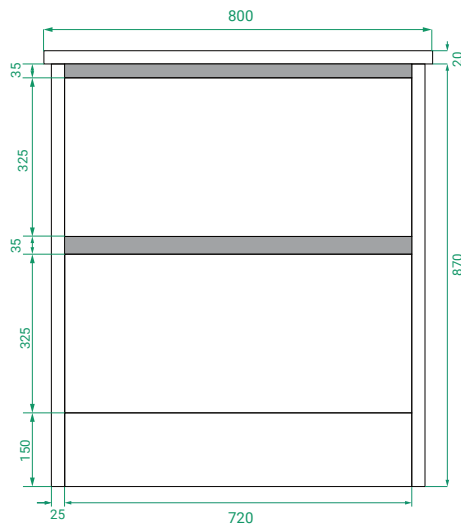

OVO PREMIER SLIM /

Michel César

DESCRIPTION

Ovo Premier Slim 800, 2 Drawers Floor-Standing Vanity with Kordura Top

PRODUCT CODE

OVOS80D2FLSST / OVOS80D2FLSSTP

Dimensions	W 800	x H 895	x D 370	(mm)
Finishes	Timber Veneer or Duo Tone (Timber Veneer Drawer Fronts & Matte Custom Painted Sides)			
Kordura	Kordura Top (H 25) White or Colour*			
Basin	See website for compatible petite basins.			
Handle	Handleless 45° design.			
Origin	New Zealand made cabinetry.			
Features	<ul style="list-style-type: none">• Soft rounded corners & 2 drawers floor-standing.• Kordura top (White or Colour*) with petite basin.• Timber Veneer finish has natural variation in grain and colour. Paint used on our products is polyurethane or UV based.			

TECHNICAL DRAWINGS

Front

Side

Drawers

Kordura Top

NOTES

Accessories not included. Drawing indicates the technical measurement only and is not a reflection of how the product will look. Sizes are nominal only. All drawings in millimeters. Drawings not to scale. July 2024.