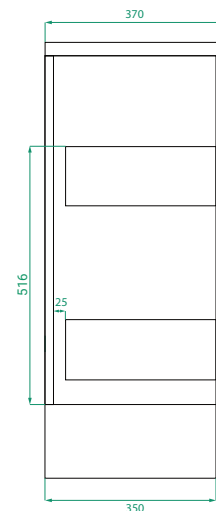

OVO PREMIER SLIM /

Michel César

DESCRIPTION

Ovo Premier Slim 800, 2 Drawers Floor-Standing Vanity with Kordura Top

PRODUCT CODE

OVOS80D2FLSST / OVOS80D2FLSSTP

Dimensions	W 800	x H 895	x D 370	(mm)
Finishes	Timber Veneer or Duo Tone (Timber Veneer Drawer Fronts & Matte Custom Painted Sides)			
Kordura	Kordura Top (H 25) White or Colour*			
Basin	See website for compatible petite basins.			
Handle	Handleless 45° design.			
Origin	New Zealand made cabinetry.			
Features	<ul style="list-style-type: none">• Soft rounded corners & 2 drawers floor-standing.• Kordura top (White or Colour*) with petite basin.• Timber Veneer finish has natural variation in grain and colour. Paint used on our products is polyurethane or UV based.			

TECHNICAL DRAWINGS

Front

Side

Drawers

Kordura Top

NOTES

Accessories not included. Drawing indicates the technical measurement only and is not a reflection of how the product will look. Sizes are nominal only. All drawings in millimeters. Drawings not to scale. July 2024.