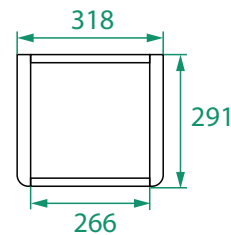

TALL CABINET /

Michel César

DESCRIPTION

Ovo Premier Tall Cabinet, 2 Doors, 6 Shelves, Wall-Hung

PRODUCT CODE

OVOTC02TP

Dimensions	W 368	x H 1695	x D 291	(mm)
Duo Tone	Timber Veneer (Doors) & Matte Custom (Cabinet)			
Handle	Handleless 45° design			
Origin	New Zealand made cabinetry.			
Features	<ul style="list-style-type: none">• Soft rounded corners• 2 Doors with soft-close and handleless design.• Wall mounted with 6 fixed shelves.• Left or right door hinge option.• The paint used on our products is polyurethane or UV based.			

TECHNICAL DRAWINGS

Front

Inside

Side

NOTES

*Additional Cost. Accessories not included. Drawing indicates the technical measurement only and is not a reflection of how the product will look. Sizes are nominal only. All drawings in millimeters. Drawings not to scale. April 2024.