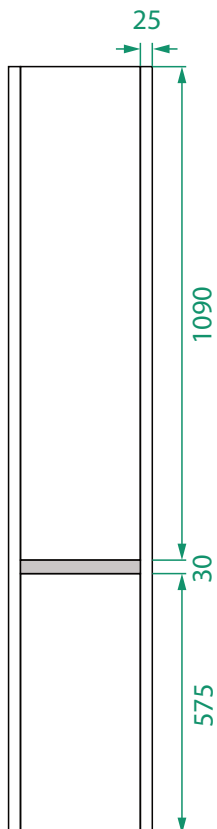

TALL CABINET /

Michel César

DESCRIPTION

Ovo Premier Tall Cabinet, 2 Doors, 6 Shelves, Wall-Hung

PRODUCT CODE

OVOTC02TP

Dimensions	W 368	x H 1695	x D 291	(mm)
Duo Tone	Timber Veneer (Doors) & Matte Custom (Cabinet)			
Handle	Handleless 45° design			
Origin	New Zealand made cabinetry.			
Features	<ul style="list-style-type: none">• Soft rounded corners• 2 Doors with soft-close and handleless design.• Wall mounted with 6 fixed shelves.• Left or right door hinge option.• The paint used on our products is polyurethane or UV based.			

TECHNICAL DRAWINGS

Front

Inside

Side

NOTES

*Additional Cost. Accessories not included. Drawing indicates the technical measurement only and is not a reflection of how the product will look. Sizes are nominal only. All drawings in millimeters. Drawings not to scale. April 2024.