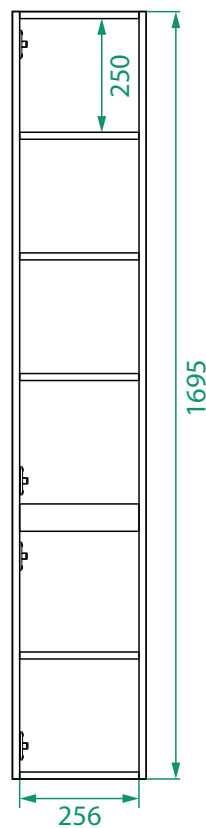

TALL CABINET /

Michel César

DESCRIPTION

Ovo Premier Tall Cabinet, 2 Doors, 6 Shelves, Wall-Hung

PRODUCT CODE

OVOTC02TP

Dimensions	W 368	x H 1695	x D 291	(mm)
Duo Tone	Timber Veneer (Doors) & Matte Custom (Cabinet)			
Handle	Handleless 45° design			
Origin	New Zealand made cabinetry.			
Features	<ul style="list-style-type: none">• Soft rounded corners• 2 Doors with soft-close and handleless design.• Wall mounted with 6 fixed shelves.• Left or right door hinge option.• The paint used on our products is polyurethane or UV based.			

TECHNICAL DRAWINGS

Front

Inside

Side

NOTES

*Additional Cost. Accessories not included. Drawing indicates the technical measurement only and is not a reflection of how the product will look. Sizes are nominal only. All drawings in millimeters. Drawings not to scale. April 2024.