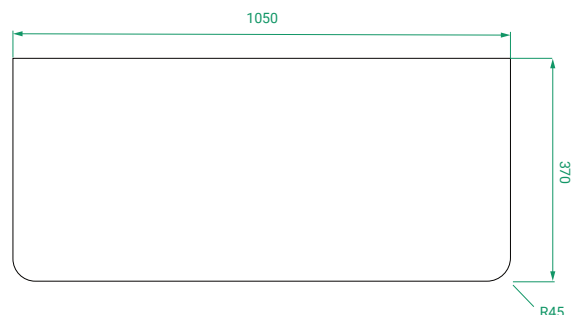

OVO SLIM /

Michel César

DESCRIPTION

Ovo Slim 1050, 1 Drawer with Kordura Top & Petite Basin

PRODUCT CODE

OVOS105DWHSS / OVOS105DWHSSST / OVOS105DWHSSCC

Dimensions	W 1050 x H 475 x D 370 (mm)
Finishes	Matte White, Matte Custom Paint or Timber Veneer
Kordura	White or Colour* Kordura Top (H 25).
Basin	See website for compatible petite basin options.
Handle	Handleless 45° design.
Origin	New Zealand made cabinetry.
Features	<ul style="list-style-type: none">• Slim 370 profile, with soft rounded corners.• 1 Drawer with soft-close and handleless design.• White or colour* Kordura top with petite basin.• Taps must be offset or wall-mounted.• Our paint is polyurethane or UV based.

TECHNICAL DRAWINGS

Front

Side

Top Down

Kordura Top

NOTES

*Additional Cost. Kordura top (H 25mm). Accessories not included. Drawing indicates the technical measurement only and is not a reflection of how the product will look. Sizes are nominal only. All drawings in millimeters. Drawings not to scale. Taps must be offset or wall mounted. Pari 2024.