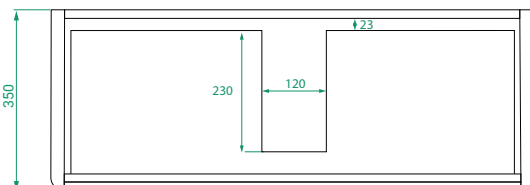

OVO SLIM /

Michel César

DESCRIPTION

Ovo Slim 1050, 1 Drawer with Kordura Top & Petite Basin

PRODUCT CODE

OVOS105DWHSS / OVOS105DWHSSST / OVOS105DWHSSCC

Dimensions	W 1050 x H 475 x D 370 (mm)
Finishes	Matte White, Matte Custom Paint or Timber Veneer
Kordura	White or Colour* Kordura Top (H 25).
Basin	See website for compatible petite basin options.
Handle	Handleless 45° design.
Origin	New Zealand made cabinetry.
Features	<ul style="list-style-type: none">• Slim 370 profile, with soft rounded corners.• 1 Drawer with soft-close and handleless design.• White or colour* Kordura top with petite basin.• Taps must be offset or wall-mounted.• Our paint is polyurethane or UV based.

TECHNICAL DRAWINGS

Front

Side

Top Down

Kordura Top

NOTES

*Additional Cost. Kordura top (H 25mm). Accessories not included. Drawing indicates the technical measurement only and is not a reflection of how the product will look. Sizes are nominal only. All drawings in millimeters. Drawings not to scale. Taps must be offset or wall mounted. Pari 2024.