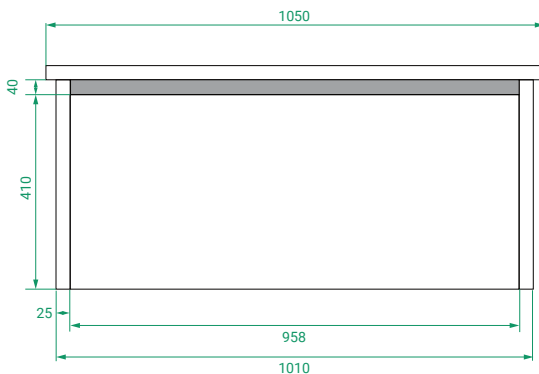

OVO SLIM /

Michel César

DESCRIPTION

Ovo Slim 1050, 1 Drawer with Kordura Top & Petite Basin

PRODUCT CODE

OVOS105DWHSS / OVOS105DWHSSST / OVOS105DWHSSCC

Dimensions	W 1050 x H 475 x D 370 (mm)
Finishes	Matte White, Matte Custom Paint or Timber Veneer
Kordura	White or Colour* Kordura Top (H 25).
Basin	See website for compatible petite basin options.
Handle	Handleless 45° design.
Origin	New Zealand made cabinetry.
Features	<ul style="list-style-type: none">• Slim 370 profile, with soft rounded corners.• 1 Drawer with soft-close and handleless design.• White or colour* Kordura top with petite basin.• Taps must be offset or wall-mounted.• Our paint is polyurethane or UV based.

TECHNICAL DRAWINGS

Front

Side

Top Down

Kordura Top

NOTES

*Additional Cost. Kordura top (H 25mm). Accessories not included. Drawing indicates the technical measurement only and is not a reflection of how the product will look. Sizes are nominal only. All drawings in millimeters. Drawings not to scale. Taps must be offset or wall mounted. Pari 2024.