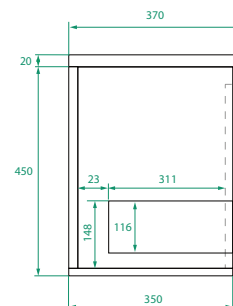

OVO SLIM /

Michel César

DESCRIPTION

Ovo Slim 1050, 1 Drawer with Kordura Top & Petite Basin

PRODUCT CODE

OVOS105DWHSS / OVOS105DWHSSST / OVOS105DWHSSCC

Dimensions	W 1050 x H 475 x D 370 (mm)
Finishes	Matte White, Matte Custom Paint or Timber Veneer
Kordura	White or Colour* Kordura Top (H 25).
Basin	See website for compatible petite basin options.
Handle	Handleless 45° design.
Origin	New Zealand made cabinetry.
Features	<ul style="list-style-type: none">• Slim 370 profile, with soft rounded corners.• 1 Drawer with soft-close and handleless design.• White or colour* Kordura top with petite basin.• Taps must be offset or wall-mounted.• Our paint is polyurethane or UV based.

TECHNICAL DRAWINGS

Front

Side

Top Down

Kordura Top

NOTES

*Additional Cost. Kordura top (H 25mm). Accessories not included. Drawing indicates the technical measurement only and is not a reflection of how the product will look. Sizes are nominal only. All drawings in millimeters. Drawings not to scale. Taps must be offset or wall mounted. Pari 2024.