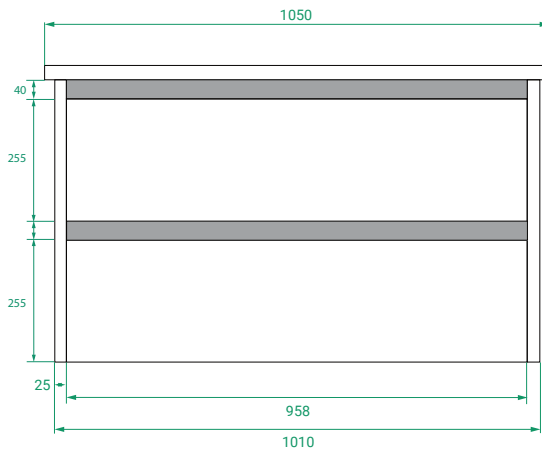

OVO SLIM /

Michel César

DESCRIPTION

Ovo Slim 1050, 2 Drawers with Kordura Top & Petite Basin

PRODUCT CODE

OVOS105D2WHSS / OVOS105D2WHSST / OVOS105D2WHSSCC

Dimensions	W 1050 x H 615 x D 370 (mm)
Finishes	Matte White, Matte Custom Paint or Timber Veneer
Kordura	White or Colour* Kordura Top (H 25).
Basin	See website for compatible petite basin options.
Handle	Handleless 45° design.
Origin	New Zealand made cabinetry.
Features	<ul style="list-style-type: none">• Slim 370 profile, with soft rounded corners.• 2 Drawers with soft-close and handleless design.• White or colour* Kordura top with petite basin.• Taps must be offset or wall-mounted.• Our paint is polyurethane or UV based.

TECHNICAL DRAWINGS

Front

Side

Top Down

Kordura Top

NOTES

*Additional Cost. Kordura top (H 25mm). Accessories not included. Drawing indicates the technical measurement only and is not a reflection of how the product will look. Sizes are nominal only. All drawings in millimeters. Drawings not to scale. Taps must be offset or wall mounted. Paris 2024.