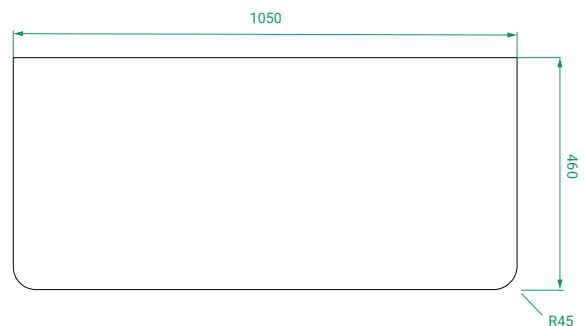

OVO SLIM /

Michel César

DESCRIPTION

Ovo Slim 1050, 2 Drawers with Kordura Top & Petite Basin

PRODUCT CODE

OVOS105D2WHSS / OVOS105D2WHSST / OVOS105D2WHSSCC

Dimensions	W 1050 x H 615 x D 370 (mm)
Finishes	Matte White, Matte Custom Paint or Timber Veneer
Kordura	White or Colour* Kordura Top (H 25).
Basin	See website for compatible petite basin options.
Handle	Handleless 45° design.
Origin	New Zealand made cabinetry.
Features	<ul style="list-style-type: none">• Slim 370 profile, with soft rounded corners.• 2 Drawers with soft-close and handleless design.• White or colour* Kordura top with petite basin.• Taps must be offset or wall-mounted.• Our paint is polyurethane or UV based.

TECHNICAL DRAWINGS

Front

Side

Top Down

Kordura Top

NOTES

*Additional Cost. Kordura top (H 25mm). Accessories not included. Drawing indicates the technical measurement only and is not a reflection of how the product will look. Sizes are nominal only. All drawings in millimeters. Drawings not to scale. Taps must be offset or wall mounted. Paris 2024.