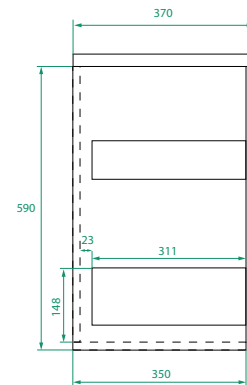

OVO SLIM /

Michel César

DESCRIPTION

Ovo Slim 1050, 2 Drawers with Kordura Top & Petite Basin

PRODUCT CODE

OVOS105D2WHSS / OVOS105D2WHSST / OVOS105D2WHSSCC

Dimensions	W 1050 x H 615 x D 370 (mm)
Finishes	Matte White, Matte Custom Paint or Timber Veneer
Kordura	White or Colour* Kordura Top (H 25).
Basin	See website for compatible petite basin options.
Handle	Handleless 45° design.
Origin	New Zealand made cabinetry.
Features	<ul style="list-style-type: none">• Slim 370 profile, with soft rounded corners.• 2 Drawers with soft-close and handleless design.• White or colour* Kordura top with petite basin.• Taps must be offset or wall-mounted.• Our paint is polyurethane or UV based.

TECHNICAL DRAWINGS

Front

Side

Top Down

Kordura Top

NOTES

*Additional Cost. Kordura top (H 25mm). Accessories not included. Drawing indicates the technical measurement only and is not a reflection of how the product will look. Sizes are nominal only. All drawings in millimeters. Drawings not to scale. Taps must be offset or wall mounted. Paris 2024.