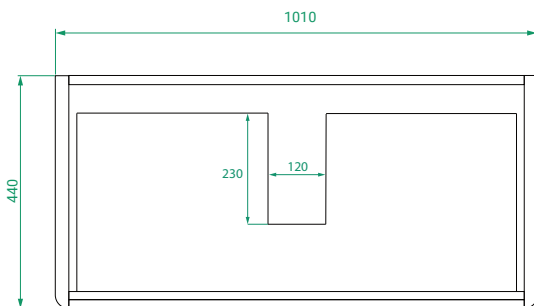

OVO SLIM /

Michel César

DESCRIPTION

Ovo Slim 1050, 2 Drawers with Kordura Top & Petite Basin

PRODUCT CODE

OVOS105D2WHSS / OVOS105D2WHSST / OVOS105D2WHSSCC

Dimensions	W 1050 x H 615 x D 370 (mm)
Finishes	Matte White, Matte Custom Paint or Timber Veneer
Kordura	White or Colour* Kordura Top (H 25).
Basin	See website for compatible petite basin options.
Handle	Handleless 45° design.
Origin	New Zealand made cabinetry.
Features	<ul style="list-style-type: none">• Slim 370 profile, with soft rounded corners.• 2 Drawers with soft-close and handleless design.• White or colour* Kordura top with petite basin.• Taps must be offset or wall-mounted.• Our paint is polyurethane or UV based.

TECHNICAL DRAWINGS

Front

Side

Top Down

Kordura Top

NOTES

*Additional Cost. Kordura top (H 25mm). Accessories not included. Drawing indicates the technical measurement only and is not a reflection of how the product will look. Sizes are nominal only. All drawings in millimeters. Drawings not to scale. Taps must be offset or wall mounted. Paris 2024.