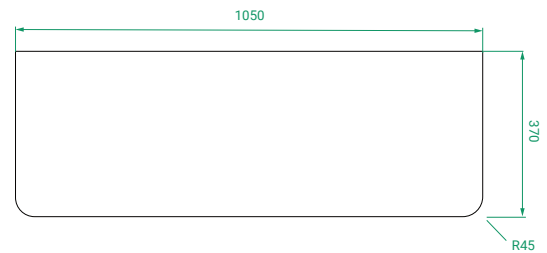

OVO SLIM /

DESCRIPTION

Ovo Slim 1050, 2 Drawers Floor-Standing Vanity with Kordura Top

PRODUCT CODE

OVOS105D2FLSS / OVOS105D2FLSSCC

Dimensions	W 1050 x H 890 x D 370 (mm)
Finishes	Matte White or Matte Custom Colour Paint.
Kordura	White Kordura Top (H 20).
Basin	See website for compatible petite basins.
Handle	Handleless 45° design.
Origin	New Zealand made cabinetry.
Features	<ul style="list-style-type: none">• Soft rounded corners & floor-standing.• 2 Drawers with soft-close and handleless design.• White Kordura top with your choice of basin.• The paint used on our products is polyurethane or UV based.

TECHNICAL DRAWINGS

Front

Side

Drawers

Kordura Top

NOTES

Accessories not included. Drawing indicates the technical measurement only and is not a reflection of how the product will look. Sizes are nominal only. All drawings in millimeters. Drawings not to scale. July 2024.