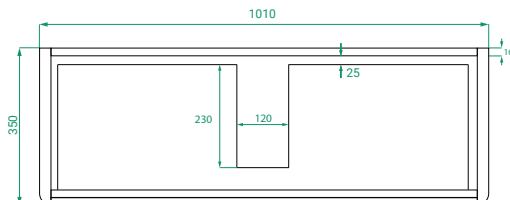

OVO SLIM /

DESCRIPTION

Ovo Slim 1050, 2 Drawers Floor-Standing Vanity with Kordura Top

PRODUCT CODE

OVOS105D2FLSS / OVOS105D2FLSSCC

Dimensions	W 1050 x H 890 x D 370 (mm)
Finishes	Matte White or Matte Custom Colour Paint.
Kordura	White Kordura Top (H 20).
Basin	See website for compatible petite basins.
Handle	Handleless 45° design.
Origin	New Zealand made cabinetry.
Features	<ul style="list-style-type: none">• Soft rounded corners & floor-standing.• 2 Drawers with soft-close and handleless design.• White Kordura top with your choice of basin.• The paint used on our products is polyurethane or UV based.

TECHNICAL DRAWINGS

Front

Side

Drawers

Kordura Top

NOTES

Accessories not included. Drawing indicates the technical measurement only and is not a reflection of how the product will look. Sizes are nominal only. All drawings in millimeters. Drawings not to scale. July 2024.