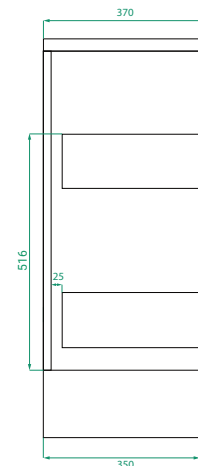

OVO SLIM /

DESCRIPTION

Ovo Slim 1050, 2 Drawers Floor-Standing Vanity with Kordura Top

PRODUCT CODE

OVOS105D2FLSS / OVOS105D2FLSSCC

Dimensions	W 1050 x H 890 x D 370 (mm)
Finishes	Matte White or Matte Custom Colour Paint.
Kordura	White Kordura Top (H 20).
Basin	See website for compatible petite basins.
Handle	Handleless 45° design.
Origin	New Zealand made cabinetry.
Features	<ul style="list-style-type: none">• Soft rounded corners & floor-standing.• 2 Drawers with soft-close and handleless design.• White Kordura top with your choice of basin.• The paint used on our products is polyurethane or UV based.

TECHNICAL DRAWINGS

Front

Side

Drawers

Kordura Top

NOTES

Accessories not included. Drawing indicates the technical measurement only and is not a reflection of how the product will look. Sizes are nominal only. All drawings in millimeters. Drawings not to scale. July 2024.