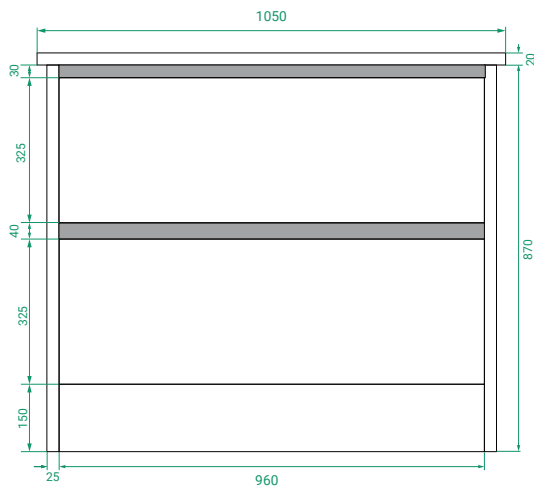

OVO SLIM /

DESCRIPTION

Ovo Slim 1050, 2 Drawers Floor-Standing Vanity with Kordura Top

PRODUCT CODE

OVOS105D2FLSS / OVOS105D2FLSSCC

Dimensions	W 1050 x H 890 x D 370 (mm)
Finishes	Matte White or Matte Custom Colour Paint.
Kordura	White Kordura Top (H 20).
Basin	See website for compatible petite basins.
Handle	Handleless 45° design.
Origin	New Zealand made cabinetry.
Features	<ul style="list-style-type: none">• Soft rounded corners & floor-standing.• 2 Drawers with soft-close and handleless design.• White Kordura top with your choice of basin.• The paint used on our products is polyurethane or UV based.

TECHNICAL DRAWINGS

Front

Side

Drawers

Kordura Top

NOTES

Accessories not included. Drawing indicates the technical measurement only and is not a reflection of how the product will look. Sizes are nominal only. All drawings in millimeters. Drawings not to scale. July 2024.