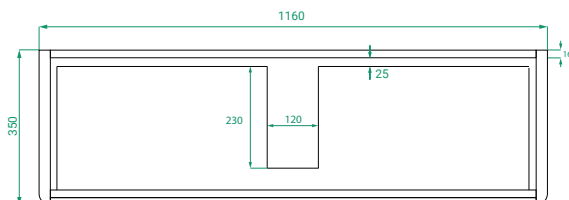

## PRODUCT CODE

OVOS120D2FLSS / OVOS120D2FLSSCC

<b>Dimensions</b>	W 1200 x H 890 x D 370 (mm)
<b>Finishes</b>	Matte White or Matte Custom Colour Paint.
<b>Kordura</b>	White Kordura Top (H 20).
<b>Basin</b>	See website for compatible petite basins.
<b>Handle</b>	Handleless 45° design.
<b>Origin</b>	New Zealand made cabinetry.
<b>Features</b>	<ul style="list-style-type: none"><li>• Soft rounded corners &amp; floor-standing.</li><li>• 2 Drawers with soft-close and handleless design.</li><li>• White Kordura top with your choice of basin.</li><li>• The paint used on our products is polyurethane or UV based.</li></ul>

## TECHNICAL DRAWINGS

Front

Side

Drawers

Kordura Top

## NOTES

Accessories not included. Drawing indicates the technical measurement only and is not a reflection of how the product will look. Sizes are nominal only. All drawings in millimeters. Drawings not to scale. July 2024.