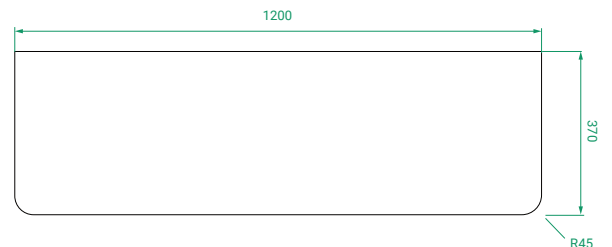

## PRODUCT CODE

OVOS120D2FLSS / OVOS120D2FLSSCC

<b>Dimensions</b>	W 1200 x H 890 x D 370 (mm)
<b>Finishes</b>	Matte White or Matte Custom Colour Paint.
<b>Kordura</b>	White Kordura Top (H 20).
<b>Basin</b>	See website for compatible petite basins.
<b>Handle</b>	Handleless 45° design.
<b>Origin</b>	New Zealand made cabinetry.
<b>Features</b>	<ul style="list-style-type: none"><li>• Soft rounded corners &amp; floor-standing.</li><li>• 2 Drawers with soft-close and handleless design.</li><li>• White Kordura top with your choice of basin.</li><li>• The paint used on our products is polyurethane or UV based.</li></ul>

## TECHNICAL DRAWINGS

Front

Side

Drawers

Kordura Top

## NOTES

Accessories not included. Drawing indicates the technical measurement only and is not a reflection of how the product will look. Sizes are nominal only. All drawings in millimeters. Drawings not to scale. July 2024.