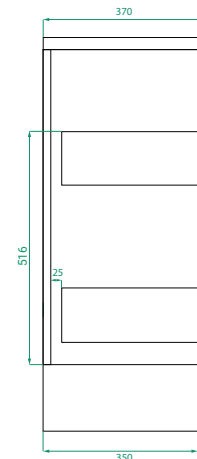

## DESCRIPTION

Ovo Slim 1200, 2 Drawers Floor-Standing Vanity with Kordura Top

## PRODUCT CODE

OVOS120D2FLSS / OVOS120D2FLSSCC

<b>Dimensions</b>	W 1200 x H 890 x D 370 (mm)
<b>Finishes</b>	Matte White or Matte Custom Colour Paint.
<b>Kordura</b>	White Kordura Top (H 20).
<b>Basin</b>	See website for compatible petite basins.
<b>Handle</b>	Handleless 45° design.
<b>Origin</b>	New Zealand made cabinetry.
<b>Features</b>	<ul style="list-style-type: none"><li>• Soft rounded corners &amp; floor-standing.</li><li>• 2 Drawers with soft-close and handleless design.</li><li>• White Kordura top with your choice of basin.</li><li>• The paint used on our products is polyurethane or UV based.</li></ul>

## TECHNICAL DRAWINGS

Front

Side

Drawers

Kordura Top

## NOTES

Accessories not included. Drawing indicates the technical measurement only and is not a reflection of how the product will look. Sizes are nominal only. All drawings in millimeters. Drawings not to scale. July 2024.