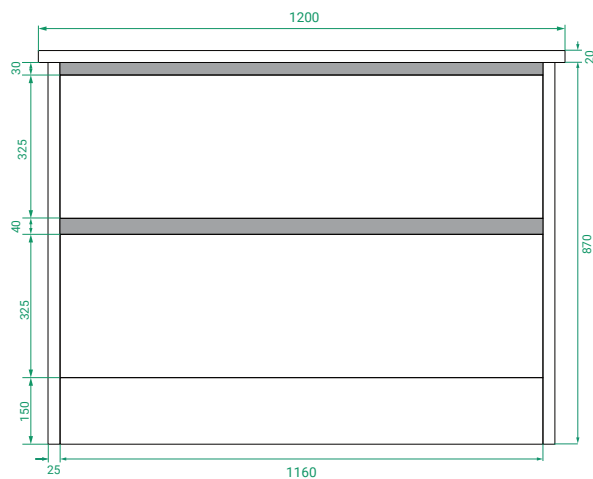

## DESCRIPTION

Ovo Slim 1200, 2 Drawers Floor-Standing Vanity with Kordura Top

## PRODUCT CODE

OVOS120D2FLSS / OVOS120D2FLSSCC

<b>Dimensions</b>	W 1200 x H 890 x D 370 (mm)
<b>Finishes</b>	Matte White or Matte Custom Colour Paint.
<b>Kordura</b>	White Kordura Top (H 20).
<b>Basin</b>	See website for compatible petite basins.
<b>Handle</b>	Handleless 45° design.
<b>Origin</b>	New Zealand made cabinetry.
<b>Features</b>	<ul style="list-style-type: none"><li>• Soft rounded corners &amp; floor-standing.</li><li>• 2 Drawers with soft-close and handleless design.</li><li>• White Kordura top with your choice of basin.</li><li>• The paint used on our products is polyurethane or UV based.</li></ul>

## TECHNICAL DRAWINGS

Front

Side

Drawers

Kordura Top

## NOTES

Accessories not included. Drawing indicates the technical measurement only and is not a reflection of how the product will look. Sizes are nominal only. All drawings in millimeters. Drawings not to scale. July 2024.