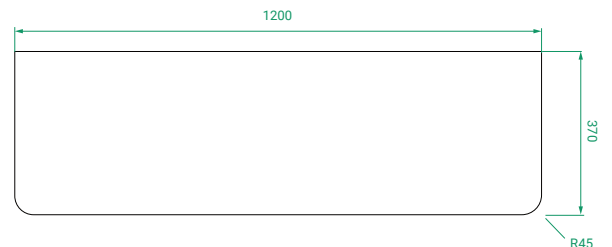

OVO SLIM /

DESCRIPTION

Ovo Slim 1200, 2 Drawers Floor-Standing Vanity with Kordura Top

PRODUCT CODE

OVOS120D2FLSS / OVOS120D2FLSSCC

Dimensions	W 1200 x H 890 x D 370 (mm)
Finishes	Matte White or Matte Custom Colour Paint.
Kordura	White Kordura Top (H 20).
Basin	See website for compatible petite basins.
Handle	Handleless 45° design.
Origin	New Zealand made cabinetry.
Features	<ul style="list-style-type: none">• Soft rounded corners & floor-standing.• 2 Drawers with soft-close and handleless design.• White Kordura top with your choice of basin.• The paint used on our products is polyurethane or UV based.

TECHNICAL DRAWINGS

Front

Side

Drawers

Kordura Top

NOTES

Accessories not included. Drawing indicates the technical measurement only and is not a reflection of how the product will look. Sizes are nominal only. All drawings in millimeters. Drawings not to scale. Sept 2024.