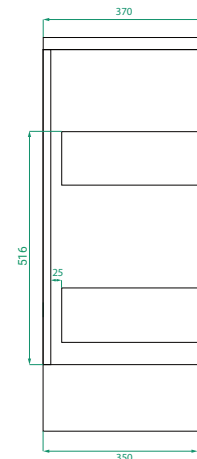

OVO SLIM /

DESCRIPTION

Ovo Slim 1200, 2 Drawers Floor-Standing Vanity with Kordura Top

PRODUCT CODE

OVOS120D2FLSS / OVOS120D2FLSSCC

Dimensions	W 1200 x H 890 x D 370 (mm)
Finishes	Matte White or Matte Custom Colour Paint.
Kordura	White Kordura Top (H 20).
Basin	See website for compatible petite basins.
Handle	Handleless 45° design.
Origin	New Zealand made cabinetry.
Features	<ul style="list-style-type: none">• Soft rounded corners & floor-standing.• 2 Drawers with soft-close and handleless design.• White Kordura top with your choice of basin.• The paint used on our products is polyurethane or UV based.

TECHNICAL DRAWINGS

Front

Side

Drawers

Kordura Top

NOTES

Accessories not included. Drawing indicates the technical measurement only and is not a reflection of how the product will look. Sizes are nominal only. All drawings in millimeters. Drawings not to scale. Sept 2024.