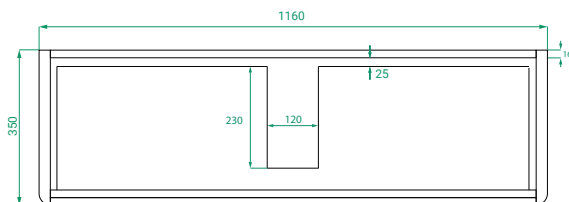

OVO SLIM /

DESCRIPTION

Ovo Slim 1200, 2 Drawers Floor-Standing Vanity with Kordura Top

PRODUCT CODE

OVOS120D2FLSS / OVOS120D2FLSSCC

Dimensions	W 1200 x H 890 x D 370 (mm)
Finishes	Matte White or Matte Custom Colour Paint.
Kordura	White Kordura Top (H 20).
Basin	See website for compatible petite basins.
Handle	Handleless 45° design.
Origin	New Zealand made cabinetry.
Features	<ul style="list-style-type: none">• Soft rounded corners & floor-standing.• 2 Drawers with soft-close and handleless design.• White Kordura top with your choice of basin.• The paint used on our products is polyurethane or UV based.

TECHNICAL DRAWINGS

Front

Side

Drawers

Kordura Top

NOTES

Accessories not included. Drawing indicates the technical measurement only and is not a reflection of how the product will look. Sizes are nominal only. All drawings in millimeters. Drawings not to scale. Sept 2024.