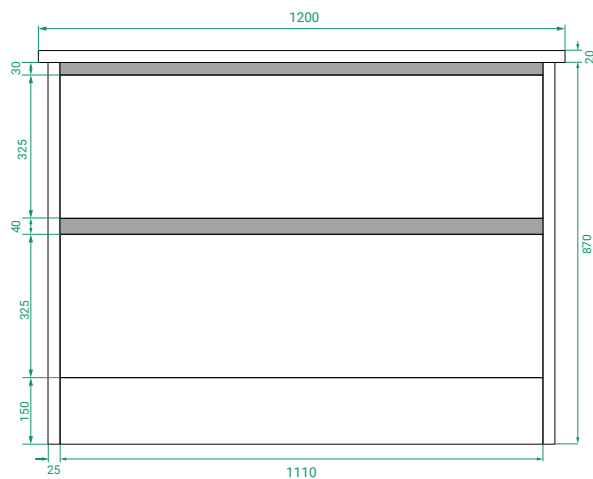

OVO SLIM /

DESCRIPTION

Ovo Slim 1200, 2 Drawers Floor-Standing Vanity with Kordura Top

PRODUCT CODE

OVOS120D2FLSS / OVOS120D2FLSSCC

Dimensions	W 1200 x H 890 x D 370 (mm)
Finishes	Matte White or Matte Custom Colour Paint.
Kordura	White Kordura Top (H 20).
Basin	See website for compatible petite basins.
Handle	Handleless 45° design.
Origin	New Zealand made cabinetry.
Features	<ul style="list-style-type: none">• Soft rounded corners & floor-standing.• 2 Drawers with soft-close and handleless design.• White Kordura top with your choice of basin.• The paint used on our products is polyurethane or UV based.

TECHNICAL DRAWINGS

Front

Side

Drawers

Kordura Top

NOTES

Accessories not included. Drawing indicates the technical measurement only and is not a reflection of how the product will look. Sizes are nominal only. All drawings in millimeters. Drawings not to scale. Sept 2024.