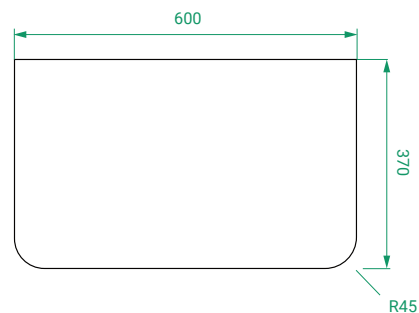

OVO SLIM /

Michel César

DESCRIPTION

Ovo Slim 600, 1 Drawer with Kordura Top & Petite Basin

PRODUCT CODE

OVOS60DWHSS / OVOS60DWHSSST / OVOS60DWHSSCC

Dimensions	W 600 x H 475 x D 370 (mm)
Finishes	Matte White, Matte Custom Paint or Timber Veneer
Kordura	White or Colour* Kordura Top (H 25).
Basin	See website for compatible petite basin options.
Handle	Handleless 45° design.
Origin	New Zealand made cabinetry.
Features	<ul style="list-style-type: none">• Slim 370 profile, with soft rounded corners.• 1 Drawer with soft-close and handleless design.• White or colour* Kordura top with petite basin.• Taps must be offset or wall-mounted.• Our paint is polyurethane or UV based.

TECHNICAL DRAWINGS

Front

Side

Drawers

Kordura Top

NOTES

*Additional Cost. Kordura top (H 25mm). Accessories not included. Drawing indicates the technical measurement only and is not a reflection of how the product will look. Sizes are nominal only. All drawings in millimeters. Drawings not to scale. Taps must be offset or wall mounted. Pari 2024.