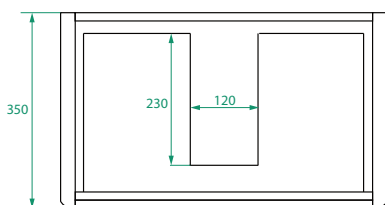

OVO SLIM /

Michel César

DESCRIPTION

Ovo Slim 600, 1 Drawer with Kordura Top & Petite Basin

PRODUCT CODE

OVOS60DWHSS / OVOS60DWHSSST / OVOS60DWHSSCC

Dimensions	W 600 x H 475 x D 370 (mm)
Finishes	Matte White, Matte Custom Paint or Timber Veneer
Kordura	White or Colour* Kordura Top (H 25).
Basin	See website for compatible petite basin options.
Handle	Handleless 45° design.
Origin	New Zealand made cabinetry.
Features	<ul style="list-style-type: none">• Slim 370 profile, with soft rounded corners.• 1 Drawer with soft-close and handleless design.• White or colour* Kordura top with petite basin.• Taps must be offset or wall-mounted.• Our paint is polyurethane or UV based.

TECHNICAL DRAWINGS

Front

Side

Drawers

Kordura Top

NOTES

*Additional Cost. Kordura top (H 25mm). Accessories not included. Drawing indicates the technical measurement only and is not a reflection of how the product will look. Sizes are nominal only. All drawings in millimeters. Drawings not to scale. Taps must be offset or wall mounted. Pari 2024.