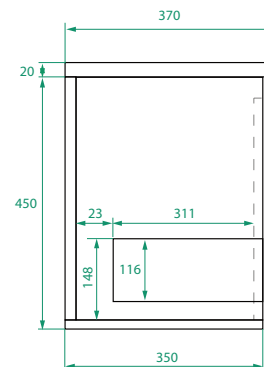

OVO SLIM /

Michel César

DESCRIPTION

Ovo Slim 600, 1 Drawer with Kordura Top & Petite Basin

PRODUCT CODE

OVOS60DWHSS / OVOS60DWHSSST / OVOS60DWHSSCC

Dimensions	W 600 x H 475 x D 370 (mm)
Finishes	Matte White, Matte Custom Paint or Timber Veneer
Kordura	White or Colour* Kordura Top (H 25).
Basin	See website for compatible petite basin options.
Handle	Handleless 45° design.
Origin	New Zealand made cabinetry.
Features	<ul style="list-style-type: none">• Slim 370 profile, with soft rounded corners.• 1 Drawer with soft-close and handleless design.• White or colour* Kordura top with petite basin.• Taps must be offset or wall-mounted.• Our paint is polyurethane or UV based.

TECHNICAL DRAWINGS

Front

Side

Drawers

Kordura Top

NOTES

*Additional Cost. Kordura top (H 25mm). Accessories not included. Drawing indicates the technical measurement only and is not a reflection of how the product will look. Sizes are nominal only. All drawings in millimeters. Drawings not to scale. Taps must be offset or wall mounted. Pari 2024.