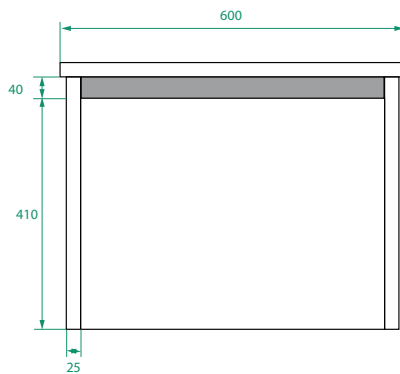

OVO SLIM /

Michel César

DESCRIPTION

Ovo Slim 600, 1 Drawer with Kordura Top & Petite Basin

PRODUCT CODE

OVOS60DWHSS / OVOS60DWHSSST / OVOS60DWHSSCC

Dimensions	W 600 x H 475 x D 370 (mm)
Finishes	Matte White, Matte Custom Paint or Timber Veneer
Kordura	White or Colour* Kordura Top (H 25).
Basin	See website for compatible petite basin options.
Handle	Handleless 45° design.
Origin	New Zealand made cabinetry.
Features	<ul style="list-style-type: none">• Slim 370 profile, with soft rounded corners.• 1 Drawer with soft-close and handleless design.• White or colour* Kordura top with petite basin.• Taps must be offset or wall-mounted.• Our paint is polyurethane or UV based.

TECHNICAL DRAWINGS

Front

Side

Drawers

Kordura Top

NOTES

*Additional Cost. Kordura top (H 25mm). Accessories not included. Drawing indicates the technical measurement only and is not a reflection of how the product will look. Sizes are nominal only. All drawings in millimeters. Drawings not to scale. Taps must be offset or wall mounted. Pari 2024.