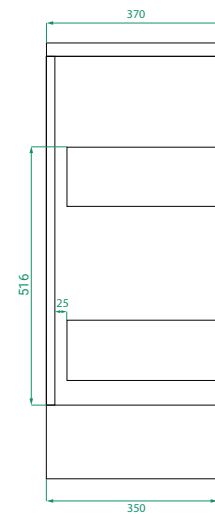

DESCRIPTION

Ovo Slim 600, 2 Drawers Floor-Standing Vanity with Kordura Top

PRODUCT CODE

OVOS60D2FLSS / OVOS60D2FLSSCC

Dimensions	W 600 x H 890 x D 370 (mm)
Finishes	Matte White or Matte Custom Colour Paint.
Kordura	White Kordura Top (H 20).
Basin	See website for compatible petite basins.
Handle	Handleless 45° design.
Origin	New Zealand made cabinetry.
Features	<ul style="list-style-type: none">• Soft rounded corners & floor-standing.• 2 Drawers with soft-close and handleless design.• White Kordura top with your choice of basin.• The paint used on our products is polyurethane or UV based.

TECHNICAL DRAWINGS

Front

Side

Drawers

Kordura Top

NOTES

Accessories not included. Drawing indicates the technical measurement only and is not a reflection of how the product will look. Sizes are nominal only. All drawings in millimeters. Drawings not to scale. July 2024.