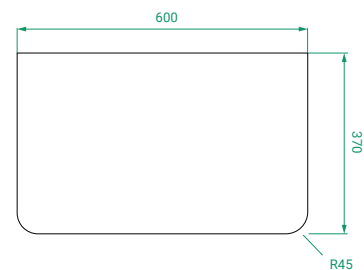

DESCRIPTION

Ovo Slim 600, 2 Drawers Floor-Standing Vanity with Kordura Top

PRODUCT CODE

OVOS60D2FLSS / OVOS60D2FLSSCC

Dimensions	W 600 x H 890 x D 370 (mm)
Finishes	Matte White or Matte Custom Colour Paint.
Kordura	White Kordura Top (H 20).
Basin	See website for compatible petite basins.
Handle	Handleless 45° design.
Origin	New Zealand made cabinetry.
Features	<ul style="list-style-type: none">• Soft rounded corners & floor-standing.• 2 Drawers with soft-close and handleless design.• White Kordura top with your choice of basin.• The paint used on our products is polyurethane or UV based.

TECHNICAL DRAWINGS

Front

Side

Drawers

Kordura Top

NOTES

Accessories not included. Drawing indicates the technical measurement only and is not a reflection of how the product will look. Sizes are nominal only. All drawings in millimeters. Drawings not to scale. July 2024.