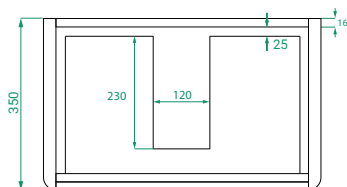

DESCRIPTION

Ovo Slim 600, 2 Drawers Floor-Standing Vanity with Kordura Top

PRODUCT CODE

OVOS60D2FLSS / OVOS60D2FLSSCC

Dimensions	W 600 x H 890 x D 370 (mm)
Finishes	Matte White or Matte Custom Colour Paint.
Kordura	White Kordura Top (H 20).
Basin	See website for compatible petite basins.
Handle	Handleless 45° design.
Origin	New Zealand made cabinetry.
Features	<ul style="list-style-type: none">• Soft rounded corners & floor-standing.• 2 Drawers with soft-close and handleless design.• White Kordura top with your choice of basin.• The paint used on our products is polyurethane or UV based.

TECHNICAL DRAWINGS

Front

Side

Drawers

Kordura Top

NOTES

Accessories not included. Drawing indicates the technical measurement only and is not a reflection of how the product will look. Sizes are nominal only. All drawings in millimeters. Drawings not to scale. July 2024.