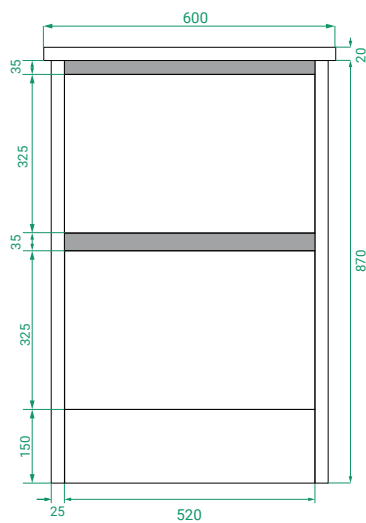

DESCRIPTION

Ovo Slim 600, 2 Drawers Floor-Standing Vanity with Kordura Top

PRODUCT CODE

OVOS60D2FLSS / OVOS60D2FLSSCC

Dimensions	W 600 x H 890 x D 370 (mm)
Finishes	Matte White or Matte Custom Colour Paint.
Kordura	White Kordura Top (H 20).
Basin	See website for compatible petite basins.
Handle	Handleless 45° design.
Origin	New Zealand made cabinetry.
Features	<ul style="list-style-type: none">• Soft rounded corners & floor-standing.• 2 Drawers with soft-close and handleless design.• White Kordura top with your choice of basin.• The paint used on our products is polyurethane or UV based.

TECHNICAL DRAWINGS

Front

Side

Drawers

Kordura Top

NOTES

Accessories not included. Drawing indicates the technical measurement only and is not a reflection of how the product will look. Sizes are nominal only. All drawings in millimeters. Drawings not to scale. July 2024.