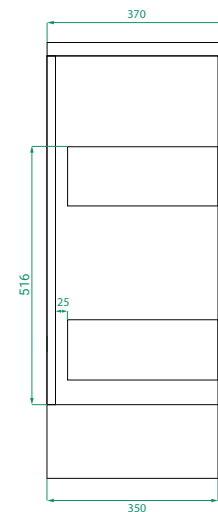

DESCRIPTION

Ovo Slim 800, 2 Drawers Floor-Standing Vanity with Kordura Top

PRODUCT CODE

OVOS80D2FLSS / OVOS80D2FLSSCC

Dimensions	W 800 x H 890 x D 370 (mm)
Finishes	Matte White or Matte Custom Colour Paint.
Kordura	White Kordura Top (H 20).
Basin	See website for compatible petite basins.
Handle	Handleless 45° design.
Origin	New Zealand made cabinetry.
Features	<ul style="list-style-type: none">• Soft rounded corners & floor-standing.• 2 Drawers with soft-close and handleless design.• White Kordura top with your choice of basin.• The paint used on our products is polyurethane or UV based.

TECHNICAL DRAWINGS

Front

Side

Drawers

Kordura Top

NOTES

Accessories not included. Drawing indicates the technical measurement only and is not a reflection of how the product will look. Sizes are nominal only. All drawings in millimeters. Drawings not to scale. July 2024.