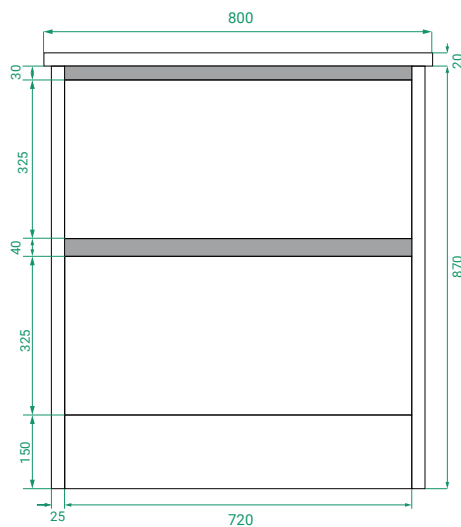

DESCRIPTION

Ovo Slim 800, 2 Drawers Floor-Standing Vanity with Kordura Top

PRODUCT CODE

OVOS80D2FLSS / OVOS80D2FLSSCC

Dimensions	W 800 x H 890 x D 370 (mm)
Finishes	Matte White or Matte Custom Colour Paint.
Kordura	White Kordura Top (H 20).
Basin	See website for compatible petite basins.
Handle	Handleless 45° design.
Origin	New Zealand made cabinetry.
Features	<ul style="list-style-type: none">• Soft rounded corners & floor-standing.• 2 Drawers with soft-close and handleless design.• White Kordura top with your choice of basin.• The paint used on our products is polyurethane or UV based.

TECHNICAL DRAWINGS

Front

Side

Drawers

Kordura Top

NOTES

Accessories not included. Drawing indicates the technical measurement only and is not a reflection of how the product will look. Sizes are nominal only. All drawings in millimeters. Drawings not to scale. July 2024.