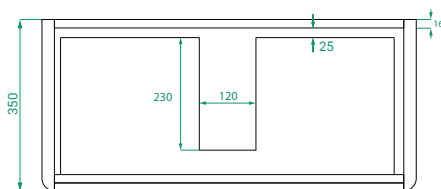

DESCRIPTION

Ovo Slim 800, 2 Drawers Floor-Standing Vanity with Kordura Top

PRODUCT CODE

OVOS80D2FLSS / OVOS80D2FLSSCC

Dimensions	W 800 x H 890 x D 370 (mm)
Finishes	Matte White or Matte Custom Colour Paint.
Kordura	White Kordura Top (H 20).
Basin	See website for compatible petite basins.
Handle	Handleless 45° design.
Origin	New Zealand made cabinetry.
Features	<ul style="list-style-type: none">• Soft rounded corners & floor-standing.• 2 Drawers with soft-close and handleless design.• White Kordura top with your choice of basin.• The paint used on our products is polyurethane or UV based.

TECHNICAL DRAWINGS

Front

Side

Drawers

Kordura Top

NOTES

Accessories not included. Drawing indicates the technical measurement only and is not a reflection of how the product will look. Sizes are nominal only. All drawings in millimeters. Drawings not to scale. July 2024.