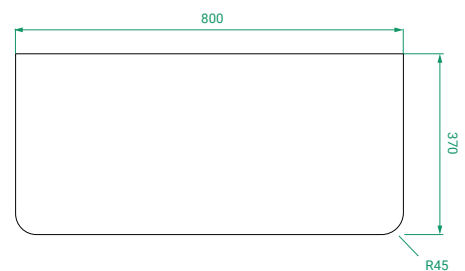

DESCRIPTION

Ovo Slim 800, 2 Drawers Floor-Standing Vanity with Kordura Top

PRODUCT CODE

OVOS80D2FLSS / OVOS80D2FLSSCC

Dimensions	W 800 x H 890 x D 370 (mm)
Finishes	Matte White or Matte Custom Colour Paint.
Kordura	White Kordura Top (H 20).
Basin	See website for compatible petite basins.
Handle	Handleless 45° design.
Origin	New Zealand made cabinetry.
Features	<ul style="list-style-type: none">• Soft rounded corners & floor-standing.• 2 Drawers with soft-close and handleless design.• White Kordura top with your choice of basin.• The paint used on our products is polyurethane or UV based.

TECHNICAL DRAWINGS

Front

Side

Drawers

Kordura Top

NOTES

Accessories not included. Drawing indicates the technical measurement only and is not a reflection of how the product will look. Sizes are nominal only. All drawings in millimeters. Drawings not to scale. July 2024.