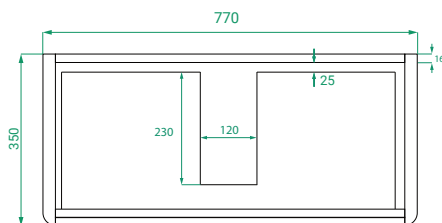

OVO SLIM /

DESCRIPTION

Ovo Slim 800, 2 Drawers Floor-Standing Vanity with Kordura Top

PRODUCT CODE

OVOS80D2FLSS / OVOS80D2FLSSCC

Dimensions	W 800 x H 890 x D 370 (mm)
Finishes	Matte White or Matte Custom Colour Paint.
Kordura	White Kordura Top (H 20).
Basin	See website for compatible petite basins.
Handle	Handleless 45° design.
Origin	New Zealand made cabinetry.
Features	<ul style="list-style-type: none">• Soft rounded corners & floor-standing.• 2 Drawers with soft-close and handleless design.• White Kordura top with your choice of basin.• The paint used on our products is polyurethane or UV based.

TECHNICAL DRAWINGS

Front

Side

Drawers

Kordura Top

NOTES

Accessories not included. Drawing indicates the technical measurement only and is not a reflection of how the product will look. Sizes are nominal only. All drawings in millimeters. Drawings not to scale. Sept 2024.