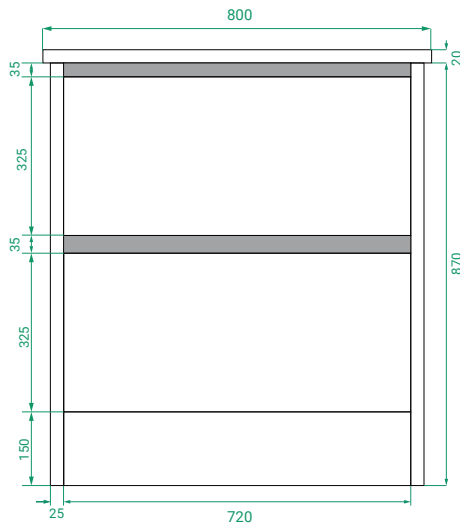

OVO SLIM /

DESCRIPTION

Ovo Slim 800, 2 Drawers Floor-Standing Vanity with Kordura Top

PRODUCT CODE

OVOS80D2FLSS / OVOS80D2FLSSCC

Dimensions	W 800 x H 890 x D 370 (mm)
Finishes	Matte White or Matte Custom Colour Paint.
Kordura	White Kordura Top (H 20).
Basin	See website for compatible petite basins.
Handle	Handleless 45° design.
Origin	New Zealand made cabinetry.
Features	<ul style="list-style-type: none">• Soft rounded corners & floor-standing.• 2 Drawers with soft-close and handleless design.• White Kordura top with your choice of basin.• The paint used on our products is polyurethane or UV based.

TECHNICAL DRAWINGS

Front

Side

Drawers

Kordura Top

NOTES

Accessories not included. Drawing indicates the technical measurement only and is not a reflection of how the product will look. Sizes are nominal only. All drawings in millimeters. Drawings not to scale. Sept 2024.