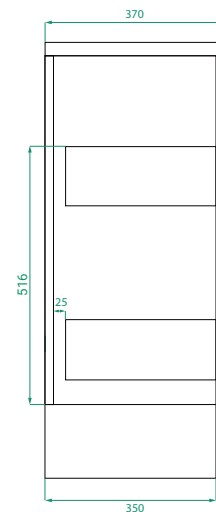

OVO SLIM /

DESCRIPTION

Ovo Slim 800, 2 Drawers Floor-Standing Vanity with Kordura Top

PRODUCT CODE

OVOS80D2FLSS / OVOS80D2FLSSCC

Dimensions	W 800 x H 890 x D 370 (mm)
Finishes	Matte White or Matte Custom Colour Paint.
Kordura	White Kordura Top (H 20).
Basin	See website for compatible petite basins.
Handle	Handleless 45° design.
Origin	New Zealand made cabinetry.
Features	<ul style="list-style-type: none">• Soft rounded corners & floor-standing.• 2 Drawers with soft-close and handleless design.• White Kordura top with your choice of basin.• The paint used on our products is polyurethane or UV based.

TECHNICAL DRAWINGS

Front

Side

Drawers

Kordura Top

NOTES

Accessories not included. Drawing indicates the technical measurement only and is not a reflection of how the product will look. Sizes are nominal only. All drawings in millimeters. Drawings not to scale. Sept 2024.