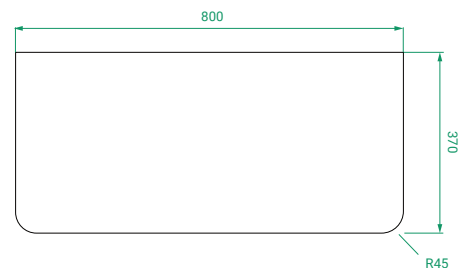

OVO SLIM /

DESCRIPTION

Ovo Slim 800, 2 Drawers Floor-Standing Vanity with Kordura Top

PRODUCT CODE

OVOS80D2FLSS / OVOS80D2FLSSCC

Dimensions	W 800 x H 890 x D 370 (mm)
Finishes	Matte White or Matte Custom Colour Paint.
Kordura	White Kordura Top (H 20).
Basin	See website for compatible petite basins.
Handle	Handleless 45° design.
Origin	New Zealand made cabinetry.
Features	<ul style="list-style-type: none">• Soft rounded corners & floor-standing.• 2 Drawers with soft-close and handleless design.• White Kordura top with your choice of basin.• The paint used on our products is polyurethane or UV based.

TECHNICAL DRAWINGS

Front

Side

Drawers

Kordura Top

NOTES

Accessories not included. Drawing indicates the technical measurement only and is not a reflection of how the product will look. Sizes are nominal only. All drawings in millimeters. Drawings not to scale. Sept 2024.