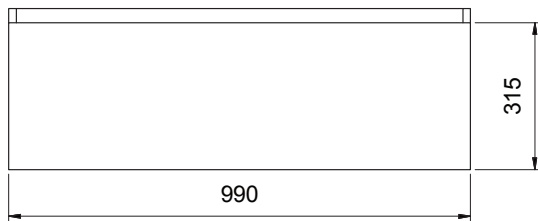

DESCRIPTION

Paris 1000, 1 Drawer, Wall Hung Vanity

PRODUCT CODE

P100 / P100M

FEATURES

- Dimensions - W 1000 x H 445 x D 380 mm
- Available in White Paint or Melamine finishes.
- Polymarble top with one pre-drilled tap hole & one centre waste.
- Ceramic basin with overflow from Europe.
- White Paint - The paint used on our products is polyurethane or UV based. It is five times harder and more durable than lacquer finishes.
- Melamine - Our wood grain melamine is a low-pressure laminate.
- NZ-made cabinetry with soft close drawers

DESCRIPTION

Paris 1000, 1 Drawer, Wall Hung Vanity

PRODUCT CODE

P100 / P100M

TECHNICAL DRAWINGS

Front

Side Section

Basin Top

Top Section

Basin Side View

NOTES

See our website for product prices. Drawing indicates the technical measurement only and is not a reflection of how the product will look. Sizes are nominal only. All drawings in millimeters. Drawings not to scale. March 2023.