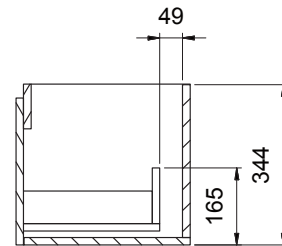

DESCRIPTION

Paris 1000, 1 Drawer, Wall Hung Vanity

PRODUCT CODE

P100 / P100M

FEATURES

- Dimensions - W 1000 x H 445 x D 380 mm
- Available in White Paint or Melamine finishes.
- Polymarble top with one pre-drilled tap hole & one centre waste.
- Ceramic basin with overflow from Europe.
- White Paint - The paint used on our products is polyurethane or UV based. It is five times harder and more durable than lacquer finishes.
- Melamine - Our wood grain melamine is a low-pressure laminate.
- NZ-made cabinetry with soft close drawers

Please see reverse for technical drawings and measurements.

NOTES

See our website for product prices. Drawing indicates the technical measurement only and is not a reflection of how the product will look. Sizes are nominal only. All drawings in millimeters. Drawings not to scale. March 2023.

DESCRIPTION

Paris 1000, 1 Drawer, Wall Hung Vanity

PRODUCT CODE

P100 / P100M

TECHNICAL DRAWINGS

Front

Side Section

Basin Top

Top Section

Basin Side View

NOTES

See our website for product prices. Drawing indicates the technical measurement only and is not a reflection of how the product will look. Sizes are nominal only. All drawings in millimeters. Drawings not to scale. March 2023.