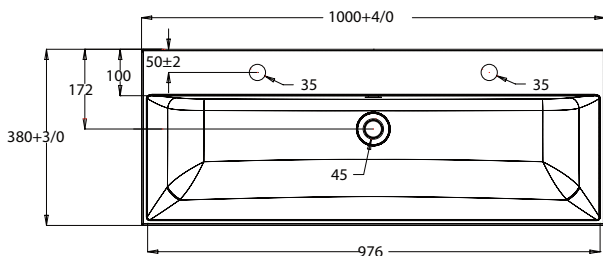

DESCRIPTION

Paris 1000, 1 Drawer, Wall Hung Vanity

PRODUCT CODE

P100 / P100M

FEATURES

- Dimensions - W 1000 x H 445 x D 380 mm
- Available in White Paint or Melamine finishes.
- Polymarble top with one pre-drilled tap hole & one centre waste.
- Ceramic basin with overflow from Europe.
- White Paint - The paint used on our products is polyurethane or UV based. It is five times harder and more durable than lacquer finishes.
- Melamine - Our wood grain melamine is a low-pressure laminate.
- NZ-made cabinetry with soft close drawers

Please see reverse for technical drawings and measurements.

NOTES

See our website for product prices. Drawing indicates the technical measurement only and is not a reflection of how the product will look. Sizes are nominal only. All drawings in millimeters. Drawings not to scale. March 2023.

DESCRIPTION

Paris 1000, 1 Drawer, Wall Hung Vanity

PRODUCT CODE

P100 / P100M

TECHNICAL DRAWINGS

Front

Side Section

Basin Top

Top Section

Basin Side View

NOTES

See our website for product prices. Drawing indicates the technical measurement only and is not a reflection of how the product will look. Sizes are nominal only. All drawings in millimeters. Drawings not to scale. March 2023.