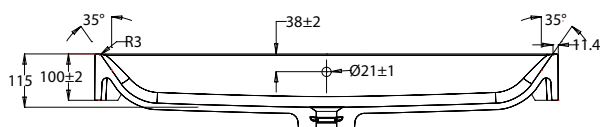

DESCRIPTION

Paris 1000, 1 Drawer, Wall Hung Vanity

PRODUCT CODE

P100 / P100M

TECHNICAL DRAWINGS

Front

Side Section

Basin Top

Top Section

Basin Side View

NOTES

See our website for product prices. Drawing indicates the technical measurement only and is not a reflection of how the product will look. Sizes are nominal only. All drawings in millimeters. Drawings not to scale. March 2023.