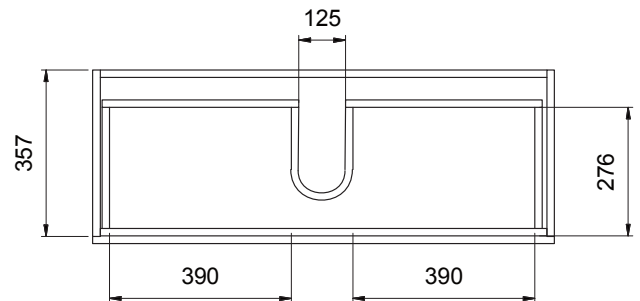

DESCRIPTION

Paris 1000, 1 Drawer, Wall Hung Vanity

PRODUCT CODE

P100 / P100M

FEATURES

- Dimensions - W 1000 x H 445 x D 380 mm
- Available in White Paint or Melamine finishes.
- Polymarble top with one pre-drilled tap hole & one centre waste.
- Ceramic basin with overflow from Europe.
- White Paint - The paint used on our products is polyurethane or UV based. It is five times harder and more durable than lacquer finishes.
- Melamine - Our wood grain melamine is a low-pressure laminate.
- NZ-made cabinetry with soft close drawers

Please see reverse for technical drawings and measurements.

NOTES

See our website for product prices. Drawing indicates the technical measurement only and is not a reflection of how the product will look. Sizes are nominal only. All drawings in millimeters. Drawings not to scale. March 2023.

DESCRIPTION

Paris 1000, 1 Drawer, Wall Hung Vanity

PRODUCT CODE

P100 / P100M

TECHNICAL DRAWINGS

Front

Side Section

Basin Top

Top Section

Basin Side View

NOTES

See our website for product prices. Drawing indicates the technical measurement only and is not a reflection of how the product will look. Sizes are nominal only. All drawings in millimeters. Drawings not to scale. March 2023.