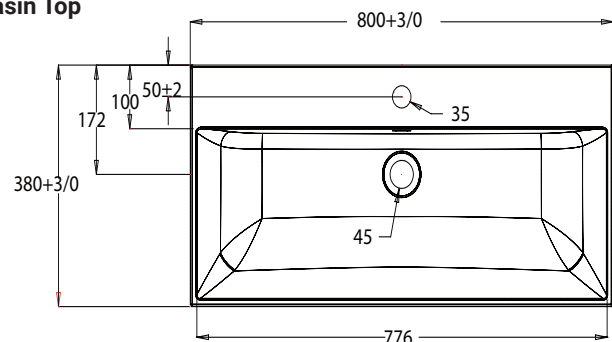

DESCRIPTION

Paris 800, 1 Drawer, Wall-Hung Vanity

PRODUCT CODE

P80 / P80M

Dimensions W 800 x H 455 x D 380 (mm)

Finishes White Gloss Paint or Melamine

Basin Polymarble Top with Integrated Total Basin

Handle Silver Rail Handle

Origin New Zealand made cabinetry.

Features

- Slim profile of 380 mm
- Integrated basin, pre-drilled taphole & centre waste
- 1 Drawer with silver rail design.
- Low-pressure laminate, wood look Melamine
- The paint used on our products is polyurethane or UV based.

TECHNICAL DRAWINGS

Front

Side

Basin Side

Drawers

Basin Top

NOTES

Accessories not included. Drawing indicates the technical measurement only and is not a reflection of how the product will look. Sizes are nominal only. All drawings in millimeters. Drawings not to scale. September 2024.