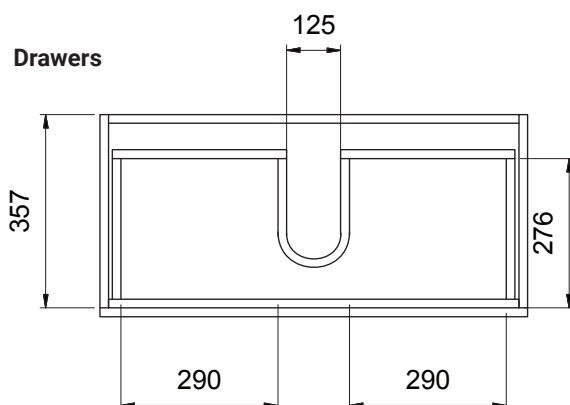

DESCRIPTION

Paris 800, 1 Drawer, Wall-Hung Vanity

PRODUCT CODE

P80 / P80M

Dimensions W 800 x H 455 x D 380 (mm)

Finishes White Gloss Paint or Melamine

Basin Polymarble Top with Integrated Total Basin

Handle Silver Rail Handle

Origin New Zealand made cabinetry.

Features

- Slim profile of 380 mm
- Integrated basin, pre-drilled taphole & centre waste
- 1 Drawer with silver rail design.
- Low-pressure laminate, wood look Melamine
- The paint used on our products is polyurethane or UV based.

TECHNICAL DRAWINGS

Front

Side

Basin Side

Drawers

Basin Top

NOTES

Accessories not included. Drawing indicates the technical measurement only and is not a reflection of how the product will look. Sizes are nominal only. All drawings in millimeters. Drawings not to scale. September 2024.