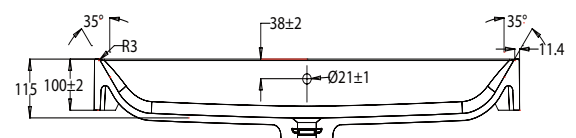

DESCRIPTION

Paris 800, 1 Drawer, Wall-Hung Vanity

PRODUCT CODE

P80 / P80M

Dimensions W 800 x H 455 x D 380 (mm)

Finishes White Gloss Paint or Melamine

Basin Polymarble Top with Integrated Total Basin

Handle Silver Rail Handle

Origin New Zealand made cabinetry.

Features

- Slim profile of 380 mm
- Integrated basin, pre-drilled taphole & centre waste
- 1 Drawer with silver rail design.
- Low-pressure laminate, wood look Melamine
- The paint used on our products is polyurethane or UV based.

TECHNICAL DRAWINGS

Front

Side

Basin Side

Drawers

Basin Top

NOTES

Accessories not included. Drawing indicates the technical measurement only and is not a reflection of how the product will look. Sizes are nominal only. All drawings in millimeters. Drawings not to scale. September 2024.