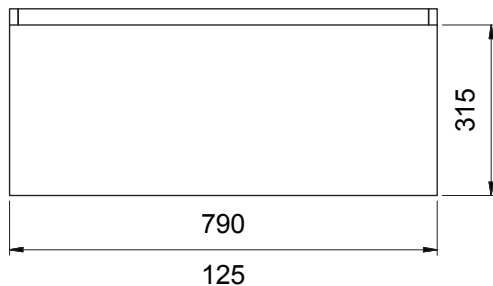

DESCRIPTION

Paris 800, 1 Drawer, Wall-Hung Vanity

PRODUCT CODE

P80 / P80M

Dimensions W 800 x H 455 x D 380 (mm)

Finishes White Gloss Paint or Melamine

Basin Polymarble Top with Integrated Total Basin

Handle Silver Rail Handle

Origin New Zealand made cabinetry.

Features

- Slim profile of 380 mm
- Integrated basin, pre-drilled taphole & centre waste
- 1 Drawer with silver rail design.
- Low-pressure laminate, wood look Melamine
- The paint used on our products is polyurethane or UV based.

TECHNICAL DRAWINGS

Front

Side

Basin Side

Drawers

Basin Top

NOTES

Accessories not included. Drawing indicates the technical measurement only and is not a reflection of how the product will look. Sizes are nominal only. All drawings in millimeters. Drawings not to scale. September 2024.