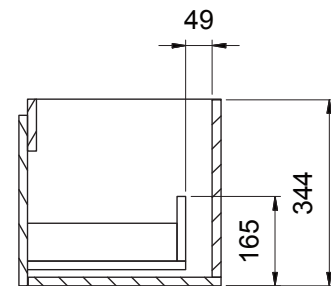

DESCRIPTION

Paris 800, 1 Drawer, Wall-Hung Vanity

PRODUCT CODE

P80 / P80M

Dimensions W 800 x H 455 x D 380 (mm)

Finishes White Gloss Paint or Melamine

Basin Polymarble Top with Integrated Total Basin

Handle Silver Rail Handle

Origin New Zealand made cabinetry.

Features

- Slim profile of 380 mm
- Integrated basin, pre-drilled taphole & centre waste
- 1 Drawer with silver rail design.
- Low-pressure laminate, wood look Melamine
- The paint used on our products is polyurethane or UV based.

TECHNICAL DRAWINGS

Front

Side

Basin Side

Drawers

Basin Top

NOTES

Accessories not included. Drawing indicates the technical measurement only and is not a reflection of how the product will look. Sizes are nominal only. All drawings in millimeters. Drawings not to scale. September 2024.