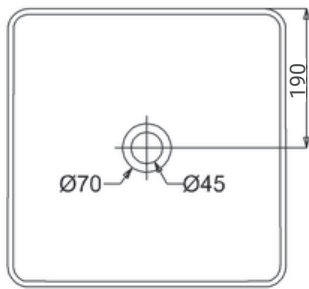

## DESCRIPTION

Paula Kordura Square Counter Top Basin

PRODUCT CODE

PAULA012

## FEATURES

- Dimensions - W370 x H120mm
- Kordura counter-top basin crafted from Europe.
- Thin and elegant profile with soft edges and rounded corners for a free-standing versatile and sleek look.

## TECHNICAL DRAWINGS

Top

Front

Bottom

Side Section

## NOTES

Excludes tap ware and accessories. Drawing indicates the technical measurement only and is not a reflection of how the product will look. Sizes are nominal only. All drawings in millimeters. Drawings not to scale. March 2021.