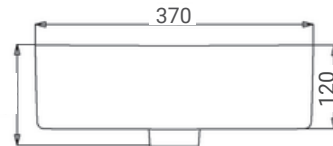

## FEATURES

- Dimensions - W370 x H120mm
- Kordura counter-top basin crafted from Europe.
- Thin and elegant profile with soft edges and rounded corners for a free-standing versatile and sleek look.

## TECHNICAL DRAWINGS

Top

Front

Bottom

Side Section

## NOTES

Excludes tap ware and accessories. Drawing indicates the technical measurement only and is not a reflection of how the product will look. Sizes are nominal only. All drawings in millimeters. Drawings not to scale. March 2021.