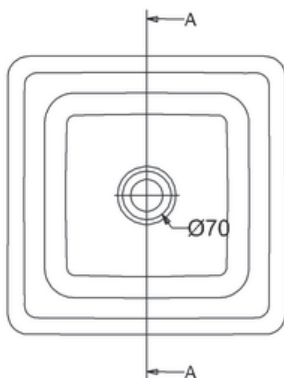

## FEATURES

- Dimensions - W370 x H120mm
- Kordura counter-top basin crafted from Europe.
- Thin and elegant profile with soft edges and rounded corners for a free-standing versatile and sleek look.

## TECHNICAL DRAWINGS

Top

Front

Bottom

Side Section

## NOTES

Excludes tap ware and accessories. Drawing indicates the technical measurement only and is not a reflection of how the product will look. Sizes are nominal only. All drawings in millimeters. Drawings not to scale. March 2021.