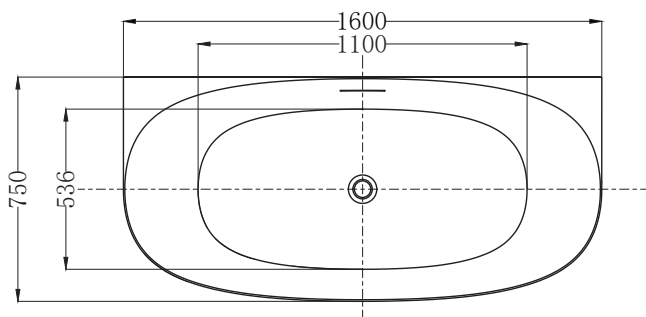

DESCRIPTION

Peace D-Shaped Back-to-Wall Bath in Acrylic Gloss White

PRODUCT CODE

HY694

Dimensions	W 1600 x H 590 x D 750 (mm)
Material	Acrylic (Gloss White Finish)
Weight	40kg
Water Capacity	273L*
Displaced Capacity	203L**
Included	Overflow and waste
Features	<ul style="list-style-type: none"> • An acrylic composition with excellent thermal properties, Peace is able to retain heat and is warm to touch. • Back-to-wall, double-ended bath with D-Shape design.

TECHNICAL DRAWINGS

Side Section

Front

Top Down

Front Section

NOTES

*Volume of water contained in the bath if filled to the overflow. **Volume of water contained in the bath if filled to the overflow, less 70 litres to allow for an average-sized person in the bath. Drawing indicates the technical measurement only and is not a reflection of how the product will look. Sizes are nominal only. All drawings in millimeters. Drawings not to scale. July 2024.