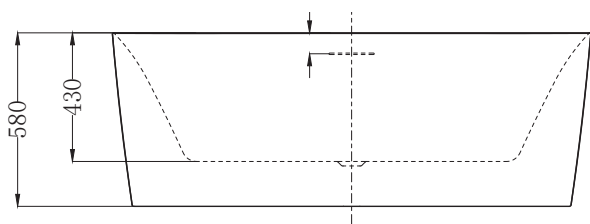

DESCRIPTION

Peace D-Shaped Back-to-Wall Bath in Acrylic Gloss White

PRODUCT CODE

HY694

Dimensions	W 1600 x H 590 x D 750 (mm)
Material	Acrylic (Gloss White Finish)
Weight	40kg
Water Capacity	273L*
Displaced Capacity	203L**
Included	Overflow and waste
Features	<ul style="list-style-type: none"> • An acrylic composition with excellent thermal properties, Peace is able to retain heat and is warm to touch. • Back-to-wall, double-ended bath with D-Shape design.

TECHNICAL DRAWINGS

Side Section

Front

Top Down

Front Section

NOTES

*Volume of water contained in the bath if filled to the overflow. **Volume of water contained in the bath if filled to the overflow, less 70 litres to allow for an average-sized person in the bath. Drawing indicates the technical measurement only and is not a reflection of how the product will look. Sizes are nominal only. All drawings in millimeters. Drawings not to scale. July 2024.