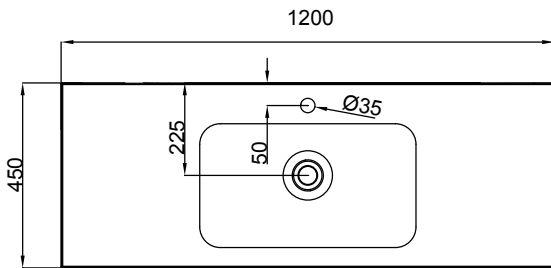

DESCRIPTION

Splash 1200 Wall-Hung Vanity, 1 Drawer, White / Melamine

PRODUCT CODE

SP120DWH / SP120DWHM

FEATURES

- Dimensions: W1200 x H425 x D450 mm
- Available in White paint (Gloss) or Melamine*
- The paint used on our products is polyurethane based. It is five times harder and more durable than lacquer finishes.
- Timber Effect Melamine: Our wood grain melamine is a low-pressure laminate.
- Polymarble basin (acrylic)
- Soft-close drawer/s
- Comes with the Box Handle (H1), other handle options include the Mini Semi Handle (H4), Semi Handle (H2), or Semi Anodized Black Handle (H2-BK).
- Made to order in NZ.

DESCRIPTION

Splash 1200 Wall-Hung Vanity, 1 Drawer, White / Melamine

PRODUCT CODE

SP120DWH / SP120DWHM

TECHNICAL DRAWINGS

Top

Front Section of Basin

Front

Side

Top Section of Drawer

NOTES

- Drawing indicates the technical measurement only and is not a reflection of how the unit will look.
- Sizes are nominal only.
- All drawings in millimeters.
- Drawings not to scale.
- March 2020.