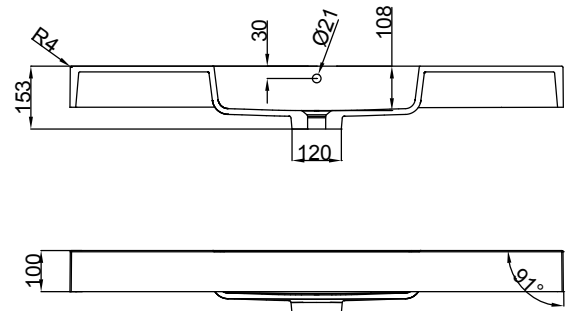

DESCRIPTION

Splash 1200 Wall-Hung Vanity, 1 Drawer, White / Melamine

PRODUCT CODE

SP120DWH / SP120DWHM

FEATURES

- Dimensions: W1200 x H425 x D450 mm
- Available in White paint (Gloss) or Melamine*
- The paint used on our products is polyurethane based. It is five times harder and more durable than lacquer finishes.
- Timber Effect Melamine: Our wood grain melamine is a low-pressure laminate.
- Polymarble basin (acrylic)
- Soft-close drawer/s
- Comes with the Box Handle (H1), other handle options include the Mini Semi Handle (H4), Semi Handle (H2), or Semi Anodized Black Handle (H2-BK).
- Made to order in NZ.

DESCRIPTION

Splash 1200 Wall-Hung Vanity, 1 Drawer, White / Melamine

PRODUCT CODE

SP120DWH / SP120DWHM

TECHNICAL DRAWINGS

Top

Front Section of Basin

Front

Side

Top Section of Drawer

NOTES

- Drawing indicates the technical measurement only and is not a reflection of how the unit will look.
- Sizes are nominal only.
- All drawings in millimeters.
- Drawings not to scale.
- March 2020.