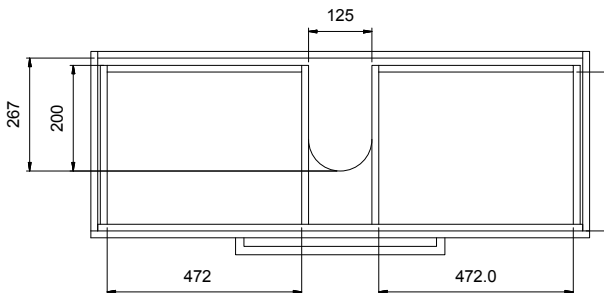

DESCRIPTION

Splash 1200 Wall-Hung Vanity, 1 Drawer, White / Melamine

PRODUCT CODE

SP120DWH / SP120DWHM

FEATURES

- Dimensions: W1200 x H425 x D450 mm
- Available in White paint (Gloss) or Melamine*
- The paint used on our products is polyurethane based. It is five times harder and more durable than lacquer finishes.
- Timber Effect Melamine: Our wood grain melamine is a low-pressure laminate.
- Polymarble basin (acrylic)
- Soft-close drawer/s
- Comes with the Box Handle (H1), other handle options include the Mini Semi Handle (H4), Semi Handle (H2), or Semi Anodized Black Handle (H2-BK).
- Made to order in NZ.

DESCRIPTION

Splash 1200 Wall-Hung Vanity, 1 Drawer, White / Melamine

PRODUCT CODE

SP120DWH / SP120DWHM

TECHNICAL DRAWINGS

Top

Front Section of Basin

Front

Side

Top Section of Drawer

NOTES

- Drawing indicates the technical measurement only and is not a reflection of how the unit will look.
- Sizes are nominal only.
- All drawings in millimeters.
- Drawings not to scale.
- March 2020.