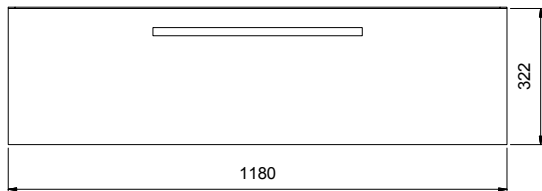

DESCRIPTION

Splash 1200 Wall-Hung Vanity, 1 Drawer, White / Melamine

PRODUCT CODE

SP120DWH / SP120DWHM

FEATURES

- Dimensions: W1200 x H425 x D450 mm
- Available in White paint (Gloss) or Melamine*
- The paint used on our products is polyurethane based. It is five times harder and more durable than lacquer finishes.
- Timber Effect Melamine: Our wood grain melamine is a low-pressure laminate.
- Polymarble basin (acrylic)
- Soft-close drawer/s
- Comes with the Box Handle (H1), other handle options include the Mini Semi Handle (H4), Semi Handle (H2), or Semi Anodized Black Handle (H2-BK).
- Made to order in NZ.

DESCRIPTION

Splash 1200 Wall-Hung Vanity, 1 Drawer, White / Melamine

PRODUCT CODE

SP120DWH / SP120DWHM

TECHNICAL DRAWINGS

Top

Front Section of Basin

Front

Side

Top Section of Drawer

NOTES

- Drawing indicates the technical measurement only and is not a reflection of how the unit will look.
- Sizes are nominal only.
- All drawings in millimeters.
- Drawings not to scale.
- March 2020.