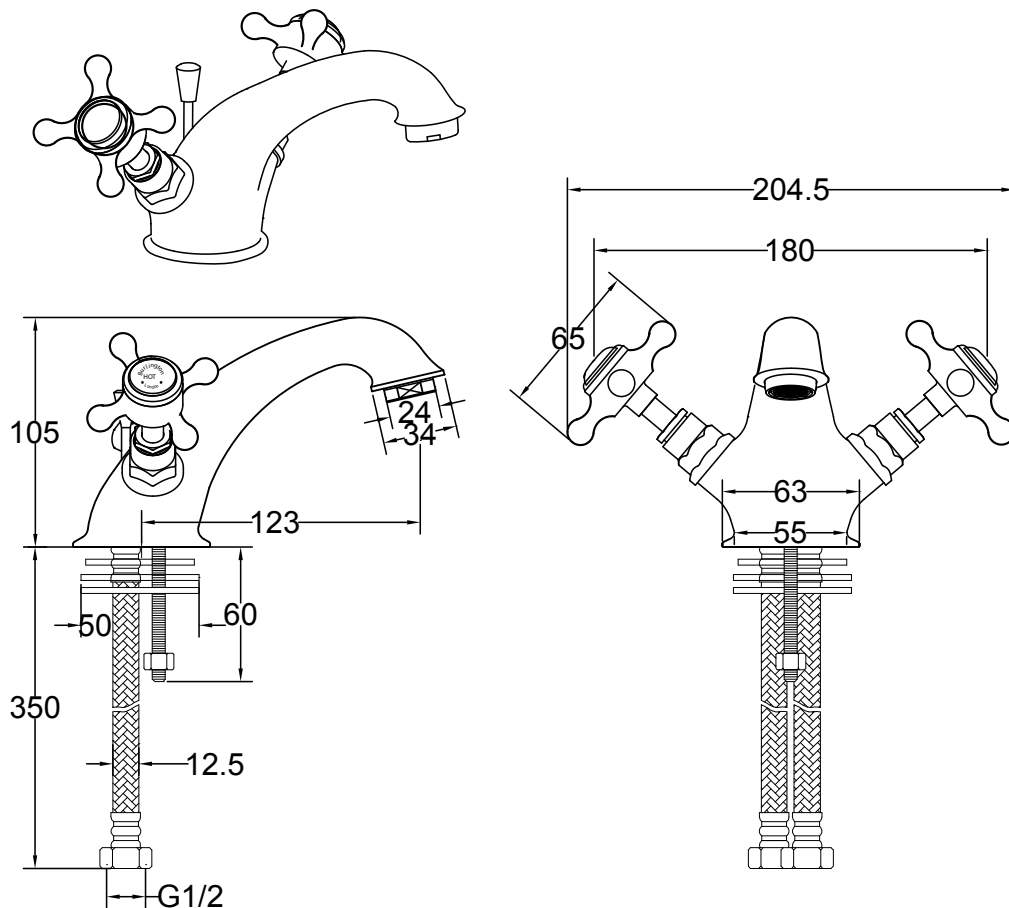

Stafford

DESCRIPTION

Stafford Basin Mixer

Burlington®

PRODUCT CODE

STA11

FEATURES

Dimensions - W210 x H105 x D150 mm

- Chrome finish
- Mono Basin Mixer with Pop-Up Waste (including handles)
- Not available as a quarter turn tap
- Supplied with flow straightener - this is for use with low water pressure
- 2 star WELS rating

TECHNICAL DRAWINGS

NOTES

Drawing indicates the technical measurement only and is not a reflection of how the unit will look. Sizes are nominal only. All drawings in millimeters. Drawings not to scale. November 2019.