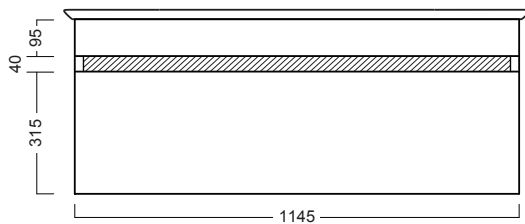

DESCRIPTION

Sharp 1200, 1 Drawer, Wall-Hung

PRODUCT CODE

SH120DWH / SH120DWHM

Dimensions	W 1200 x H 475 x D 475 (mm)
Finishes	White Gloss Paint or Melamine
Basin	Ceramic top with intergrated basin & overflow
Handleless	Recessed rail to match finish (Melamine or White Gloss Paint) or contrasting aluminium centre rail (Silver or Black).
Origin	New Zealand made cabinetry.
Features	<ul style="list-style-type: none"> • 1 Drawer with soft-close. • White Paint - The paint used on our products is polyurethane or UV based. • Melamine - Our wood look melamine is a low-pressure laminate.

TECHNICAL DRAWINGS

Front

Side

Top Down

Top

NOTES

*Additional Cost. Accessories not included. Drawing indicates the technical measurement only and is not a reflection of how the product will look. Sizes are nominal only. All drawings in millimeters. Drawings not to scale. Sept 2024.