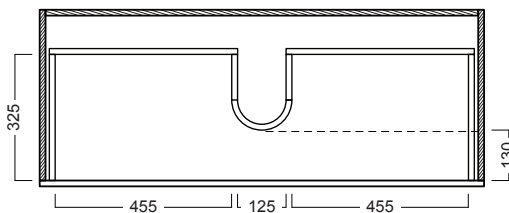

DESCRIPTION

Sharp 1200, 1 Drawer, Wall-Hung

PRODUCT CODE

SH120DWH / SH120DWHM

Dimensions	W 1200 x H 475 x D 475 (mm)
Finishes	White Gloss Paint or Melamine
Basin	Ceramic top with intergrated basin & overflow
Handleless	Recessed rail to match finish (Melamine or White Gloss Paint) or contrasting aluminium centre rail (Silver or Black).
Origin	New Zealand made cabinetry.
Features	<ul style="list-style-type: none"> • 1 Drawer with soft-close. • White Paint - The paint used on our products is polyurethane or UV based. • Melamine - Our wood look melamine is a low-pressure laminate.

TECHNICAL DRAWINGS

Front

Side

Top Down

Top

NOTES

*Additional Cost. Accessories not included. Drawing indicates the technical measurement only and is not a reflection of how the product will look. Sizes are nominal only. All drawings in millimeters. Drawings not to scale. Sept 2024.