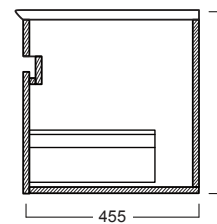

DESCRIPTION

Sharp 1200, 1 Drawer, Wall-Hung

PRODUCT CODE

SH120DWH / SH120DWHM

Dimensions	W 1200 x H 475 x D 475 (mm)
Finishes	White Gloss Paint or Melamine
Basin	Ceramic top with intergrated basin & overflow
Handleless	Recessed rail to match finish (Melamine or White Gloss Paint) or contrasting aluminium centre rail (Silver or Black).
Origin	New Zealand made cabinetry.
Features	<ul style="list-style-type: none"> • 1 Drawer with soft-close. • White Paint - The paint used on our products is polyurethane or UV based. • Melamine - Our wood look melamine is a low-pressure laminate.

TECHNICAL DRAWINGS

Front

Side

Top Down

Top

NOTES

*Additional Cost. Accessories not included. Drawing indicates the technical measurement only and is not a reflection of how the product will look. Sizes are nominal only. All drawings in millimeters. Drawings not to scale. Sept 2024.