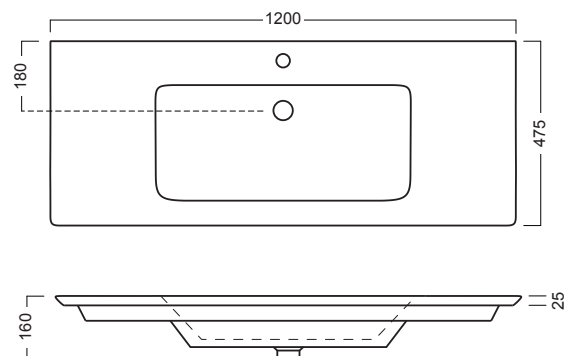

DESCRIPTION

Sharp 1200, 1 Drawer, Wall-Hung

PRODUCT CODE

SH120DWH / SH120DWHM

Dimensions	W 1200 x H 475 x D 475 (mm)
Finishes	White Gloss Paint or Melamine
Basin	Ceramic top with intergrated basin & overflow
Handleless	Recessed rail to match finish (Melamine or White Gloss Paint) or contrasting aluminium centre rail (Silver or Black).
Origin	New Zealand made cabinetry.
Features	<ul style="list-style-type: none"> • 1 Drawer with soft-close. • White Paint - The paint used on our products is polyurethane or UV based. • Melamine - Our wood look melamine is a low-pressure laminate.

TECHNICAL DRAWINGS

Front

Side

Top Down

Top

NOTES

*Additional Cost. Accessories not included. Drawing indicates the technical measurement only and is not a reflection of how the product will look. Sizes are nominal only. All drawings in millimeters. Drawings not to scale. Sept 2024.