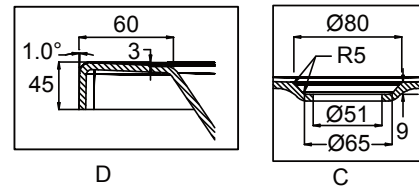

Square Shower Bath Package /

DESCRIPTION

Square Shower Bath Package - Left

PRODUCT CODE

SQBATH17L

Dimensions	W 1700 x H 433* x D 850 (mm)
Material	Acrylic (White Gloss Finish) with 8mm steel rod and Cleargreen reinforcement
Weight	31.75 kg
Water Capacity	235 L*
Displaced Capacity	165 L**
Included	2x Upstand, 1x Liner, 1x Screen, 1x Front Panel, 1x End Panel, Overflow, Pop-Up Waste & Glue Pack.
Features	• An acrylic composition with excellent thermal properties retains heat and is warm to touch. • Left or Right Side Option

TECHNICAL DRAWINGS

Square Shower Bath Left
1B1.1011

Top

Back

Side

End

NOTES

*Volume of water contained in the bath if filled to the overflow. **Volume of water contained in the bath if filled to the overflow, less 70 litres to allow for an average-sized person in the bath. Drawing indicates the technical measurement only and is not a reflection of how the product will look. Sizes are nominal only. All drawings in millimeters. Drawings not to scale. August 2024.