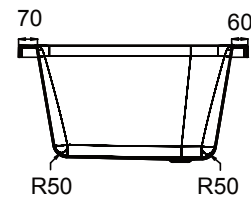

NOTES

*Volume of water contained in the bath if filled to the overflow. **Volume of water contained in the bath if filled to the overflow, less 70 litres to allow for an average-sized person in the bath. Drawing indicates the technical measurement only and is not a reflection of how the product will look. Sizes are nominal only. All drawings in millimeters. Drawings not to scale. August 2024.