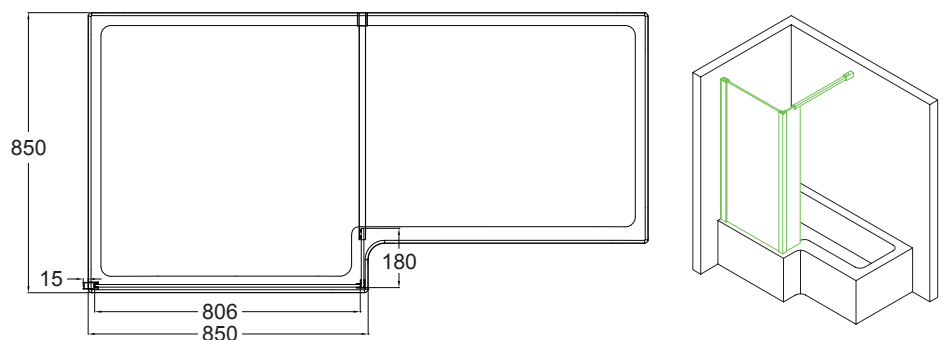

## PRODUCT CODE

SQBATH17L

Dimensions	W 1700 x H 433* x D 850 (mm)
Material	Acrylic (White Gloss Finish) with 8mm steel rod and Cleargreen reinforcement
Weight	31.75 kg
Water Capacity	235 L*
Displaced Capacity	165 L**
Included	2x Upstand, 1x Liner, 1x Screen, 1x Front Panel, 1x End Panel, Overflow, Pop-Up Waste & Glue Pack.
Features	<ul style="list-style-type: none"> <li>• An acrylic composition with excellent thermal properties retains heat and is warm to touch.</li> <li>• Left or Right Side Option</li> </ul>

## PACKAGE COMPONENTS CONTINUED

Shower Bath Front Panel  
1B1.1144

Front Panel

Dimensions W 1700 x H 540 x D 40 (mm)  
Material Acrylic reinforced with GRP

Shower Bath End Panel  
1B1.1145

End Panel

Dimensions W 680 x H 540 x D 40 (mm)  
Material Acrylic reinforced with GRP

Shower Bath Screen (Fixed)  
2A1.1206

Bath Screen

Dimensions W 850 x H 1550 (mm)  
Material Aluminium alloy profile with safety glass.  
Safety glass with 3M easy clean coating.  
Screen opens both inwards and outwards.