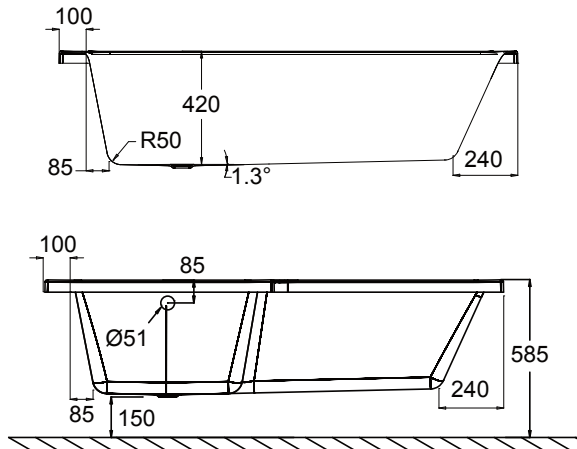

Side

End

NOTES

*Volume of water contained in the bath if filled to the overflow. **Volume of water contained in the bath if filled to the overflow, less 70 litres to allow for an average-sized person in the bath. Drawing indicates the technical measurement only and is not a reflection of how the product will look. Sizes are nominal only. All drawings in millimeters. Drawings not to scale. August 2024.