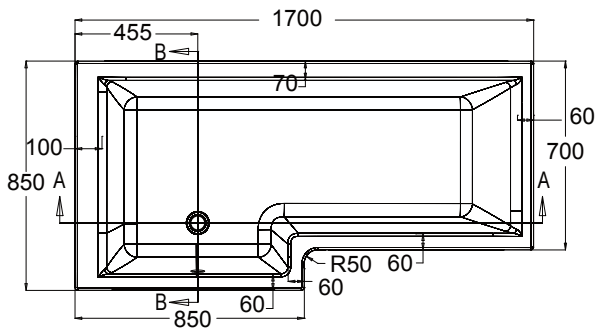

Square Shower Bath Package /

DESCRIPTION

Square Shower Bath Package - Left

PRODUCT CODE

SQBATH17L

Dimensions	W 1700 x H 433* x D 850 (mm)
Material	Acrylic (White Gloss Finish) with 8mm steel rod and Cleargreen reinforcement
Weight	31.75 kg
Water Capacity	235 L*
Displaced Capacity	165 L**
Included	2x Upstand, 1x Liner, 1x Screen, 1x Front Panel, 1x End Panel, Overflow, Pop-Up Waste & Glue Pack.
Features	• An acrylic composition with excellent thermal properties retains heat and is warm to touch. • Left or Right Side Option

TECHNICAL DRAWINGS

Square Shower Bath Left
1B1.1011

Top

Back

Side

End

NOTES

*Volume of water contained in the bath if filled to the overflow. **Volume of water contained in the bath if filled to the overflow, less 70 litres to allow for an average-sized person in the bath. Drawing indicates the technical measurement only and is not a reflection of how the product will look. Sizes are nominal only. All drawings in millimeters. Drawings not to scale. August 2024.