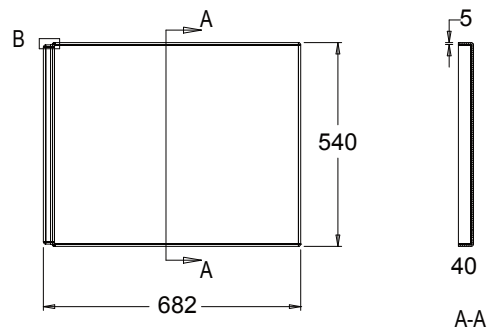

## PRODUCT CODE

SQBATH17L

Dimensions	W 1700 x H 433* x D 850 (mm)
Material	Acrylic (White Gloss Finish) with 8mm steel rod and Cleargreen reinforcement
Weight	31.75 kg
Water Capacity	235 L*
Displaced Capacity	165 L**
Included	2x Upstand, 1x Liner, 1x Screen, 1x Front Panel, 1x End Panel, Overflow, Pop-Up Waste & Glue Pack.
Features	<ul style="list-style-type: none"> <li>• An acrylic composition with excellent thermal properties retains heat and is warm to touch.</li> <li>• Left or Right Side Option</li> </ul>

## PACKAGE COMPONENTS CONTINUED

Shower Bath Front Panel  
1B1.1144

Front Panel

Dimensions W 1700 x H 540 x D 40 (mm)  
Material Acrylic reinforced with GRP

Shower Bath End Panel  
1B1.1145

End Panel

Dimensions W 680 x H 540 x D 40 (mm)  
Material Acrylic reinforced with GRP

Shower Bath Screen (Fixed)  
2A1.1206

Bath Screen

Dimensions W 850 x H 1550 (mm)  
Material Aluminium alloy profile with safety glass.  
Safety glass with 3M easy clean coating.  
Screen opens both inwards and outwards.