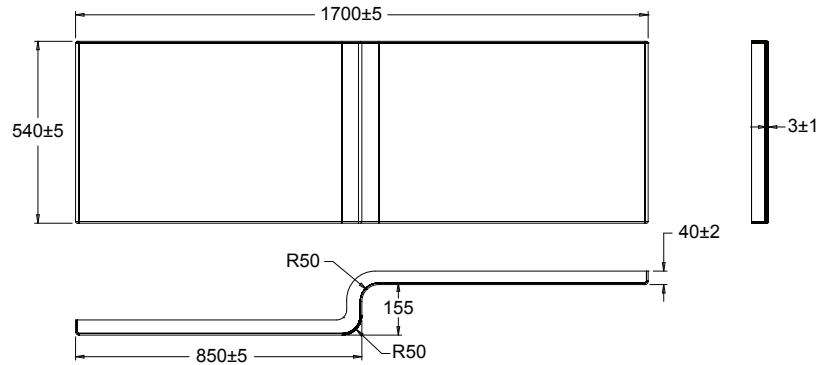

## PRODUCT CODE

SQBATH17L

Dimensions	W 1700 x H 433* x D 850 (mm)
Material	Acrylic (White Gloss Finish) with 8mm steel rod and Cleargreen reinforcement
Weight	31.75 kg
Water Capacity	235 L*
Displaced Capacity	165 L**
Included	2x Upstand, 1x Liner, 1x Screen, 1x Front Panel, 1x End Panel, Overflow, Pop-Up Waste & Glue Pack.
Features	<ul style="list-style-type: none"> <li>• An acrylic composition with excellent thermal properties retains heat and is warm to touch.</li> <li>• Left or Right Side Option</li> </ul>

## PACKAGE COMPONENTS CONTINUED

Shower Bath Front Panel  
1B1.1144

Front Panel

Dimensions W 1700 x H 540 x D 40 (mm)  
Material Acrylic reinforced with GRP

Shower Bath End Panel  
1B1.1145

End Panel

Dimensions W 680 x H 540 x D 40 (mm)  
Material Acrylic reinforced with GRP

Shower Bath Screen (Fixed)  
2A1.1206

Bath Screen

Dimensions W 850 x H 1550 (mm)  
Material Aluminium alloy profile with safety glass.  
Safety glass with 3M easy clean coating.  
Screen opens both inwards and outwards.