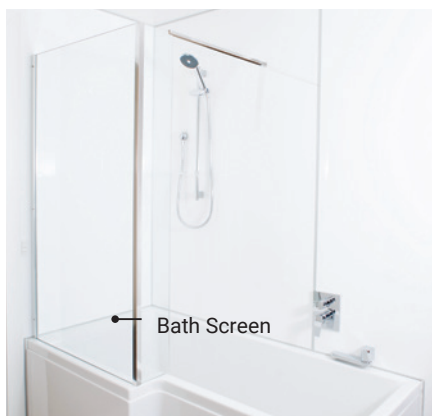

## DESCRIPTION

Square Shower Bath Package - Left

# Square Shower Bath Package /

## PACKAGE COMPONENTS CONTINUED

Shower Bath Front Panel  
1B1.1144

Front Panel

Dimensions W 1700 x H 540 x D 40 (mm)  
Material Acrylic reinforced with GRP

Shower Bath End Panel  
1B1.1145

End Panel

Dimensions W 680 x H 540 x D 40 (mm)  
Material Acrylic reinforced with GRP

Shower Bath Screen (Fixed)  
2A1.1206

Bath Screen

Dimensions W 850 x H 1550 (mm)  
Material Aluminium alloy profile with safety glass.  
Safety glass with 3M easy clean coating.  
Screen opens both inwards and outwards.