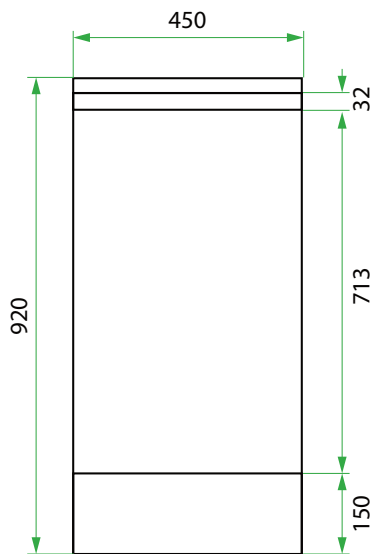

ACCESSORY CABINET /

LAUNDRY

DESCRIPTION

Accessory Cabinet - Pull Out Single Hamper

PRODUCT CODE

VLUAH45D / VLUAH45DM / VLUAH45DT / VLUAH45DCC

Dimensions	W 450	x H 920	x D 590	(mm)
Basket	White or Grey			
Finishes	White Gloss or Custom Colour Paint*, Melamine or Timber Veneer*.			
BenchTop* Finishes	Standard (White) or Colour* (Carrara Marble, Ariston, Ice Crystal, Peak Stone, Akashi Grey or Black Granite)			
Handle	Recessed Rail Matching or Aluminium* (Black or Silver): White Gloss or Melamine Only or 45° Handle: Timber Veneer or Custom Colour Paint Only.			
Origin	New Zealand made cabinetry			
Notes	Pull-Out Single Hamper. Kordura Benchtop is additional cost (sold per 100mm). See website for all finish colours. Not compatible with sinks.			

TECHNICAL DRAWINGS

Front

Side Section

Inside

Hamper Top Down

Top Down Section

NOTES

*Additional Cost. Accessories not included. See our website for product prices. Drawing indicates the technical measurement only and is not a reflection of how the product will look. Sizes are nominal only. All drawings in millimeters. Drawings not to scale. October 2024.