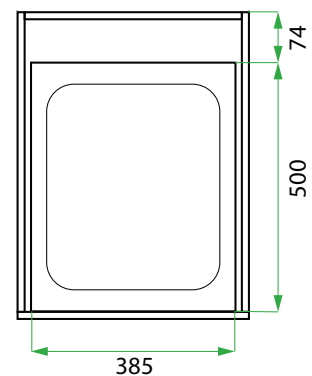

ACCESSORY CABINET /

LAUNDRY

DESCRIPTION

Accessory Cabinet - Pull Out Single Hamper

PRODUCT CODE

VLUAH45D / VLUAH45DM / VLUAH45DT / VLUAH45DCC

Dimensions	W 450	x H 920	x D 590	(mm)
Basket	White or Grey			
Finishes	White Gloss or Custom Colour Paint*, Melamine or Timber Veneer*.			
BenchTop* Finishes	Standard (White) or Colour* (Carrara Marble, Ariston, Ice Crystal, Peak Stone, Akashi Grey or Black Granite)			
Handle	Recessed Rail Matching or Aluminium* (Black or Silver): White Gloss or Melamine Only or 45° Handle: Timber Veneer or Custom Colour Paint Only.			
Origin	New Zealand made cabinetry			
Notes	Pull-Out Single Hamper. Kordura Benchtop is additional cost (sold per 100mm). See website for all finish colours. Not compatible with sinks.			

TECHNICAL DRAWINGS

Front

Side Section

Inside

Hamper Top Down

Top Down Section

NOTES

*Additional Cost. Accessories not included. See our website for product prices. Drawing indicates the technical measurement only and is not a reflection of how the product will look. Sizes are nominal only. All drawings in millimeters. Drawings not to scale. October 2024.