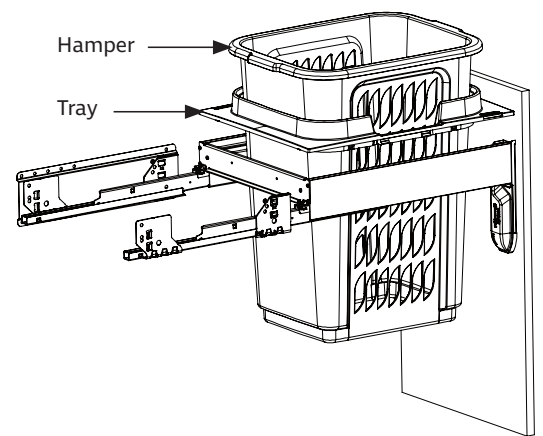

ACCESSORY CABINET /

LAUNDRY

DESCRIPTION

Accessory Cabinet - Pull Out Single Hamper

PRODUCT CODE

VLUAH45D / VLUAH45DM / VLUAH45DT / VLUAH45DCC

Dimensions	W 450	x H 920	x D 590	(mm)
Basket	White or Grey			
Finishes	White Gloss or Custom Colour Paint*, Melamine or Timber Veneer*.			
BenchTop* Finishes	Standard (White) or Colour* (Carrara Marble, Ariston, Ice Crystal, Peak Stone, Akashi Grey or Black Granite)			
Handle	Recessed Rail Matching or Aluminium* (Black or Silver): White Gloss or Melamine Only or 45° Handle: Timber Veneer or Custom Colour Paint Only.			
Origin	New Zealand made cabinetry			
Notes	Pull-Out Single Hamper. Kordura Benchtop is additional cost (sold per 100mm). See website for all finish colours. Not compatible with sinks.			

TECHNICAL DRAWINGS

Front

Side Section

Inside

Hamper Top Down

Top Down Section

NOTES

*Additional Cost. Accessories not included. See our website for product prices. Drawing indicates the technical measurement only and is not a reflection of how the product will look. Sizes are nominal only. All drawings in millimeters. Drawings not to scale. October 2024.