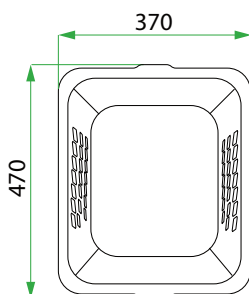

ACCESSORY CABINET /

LAUNDRY

DESCRIPTION

Accessory Cabinet - Pull Out Single Hamper

PRODUCT CODE

VLUAH45D / VLUAH45DM / VLUAH45DT / VLUAH45DCC

Dimensions	W 450	x H 920	x D 590	(mm)
Basket	White or Grey			
Finishes	White Gloss or Custom Colour Paint*, Melamine or Timber Veneer*.			
BenchTop* Finishes	Standard (White) or Colour* (Carrara Marble, Ariston, Ice Crystal, Peak Stone, Akashi Grey or Black Granite)			
Handle	Recessed Rail Matching or Aluminium* (Black or Silver): White Gloss or Melamine Only or 45° Handle: Timber Veneer or Custom Colour Paint Only.			
Origin	New Zealand made cabinetry			
Notes	Pull-Out Single Hamper. Kordura Benchtop is additional cost (sold per 100mm). See website for all finish colours. Not compatible with sinks.			

TECHNICAL DRAWINGS

Front

Side Section

Inside

Hamper Top Down

Top Down Section

NOTES

*Additional Cost. Accessories not included. See our website for product prices. Drawing indicates the technical measurement only and is not a reflection of how the product will look. Sizes are nominal only. All drawings in millimeters. Drawings not to scale. October 2024.