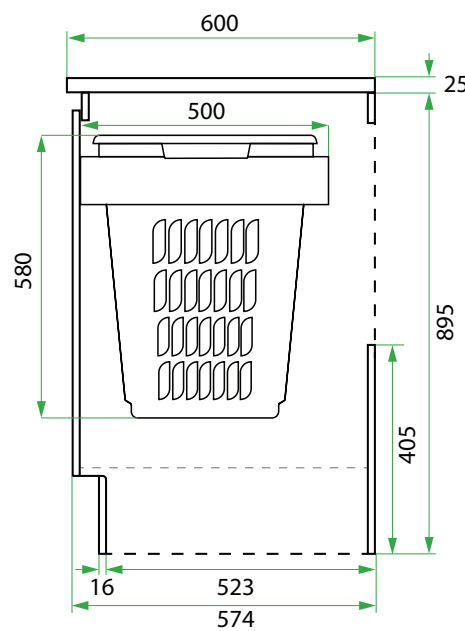

ACCESSORY CABINET /

LAUNDRY

DESCRIPTION

Accessory Cabinet - Pull Out Single Hamper

PRODUCT CODE

VLUAH45D / VLUAH45DM / VLUAH45DT / VLUAH45DCC

Dimensions	W 450	x H 920	x D 590	(mm)
Basket	White or Grey			
Finishes	White Gloss or Custom Colour Paint*, Melamine or Timber Veneer*.			
BenchTop* Finishes	Standard (White) or Colour* (Carrara Marble, Ariston, Ice Crystal, Peak Stone, Akashi Grey or Black Granite)			
Handle	Recessed Rail Matching or Aluminium* (Black or Silver): White Gloss or Melamine Only or 45° Handle: Timber Veneer or Custom Colour Paint Only.			
Origin	New Zealand made cabinetry			
Notes	Pull-Out Single Hamper. Kordura Benchtop is additional cost (sold per 100mm). See website for all finish colours. Not compatible with sinks.			

TECHNICAL DRAWINGS

Front

Side Section

Inside

Hamper Top Down

Top Down Section

NOTES

*Additional Cost. Accessories not included. See our website for product prices. Drawing indicates the technical measurement only and is not a reflection of how the product will look. Sizes are nominal only. All drawings in millimeters. Drawings not to scale. October 2024.