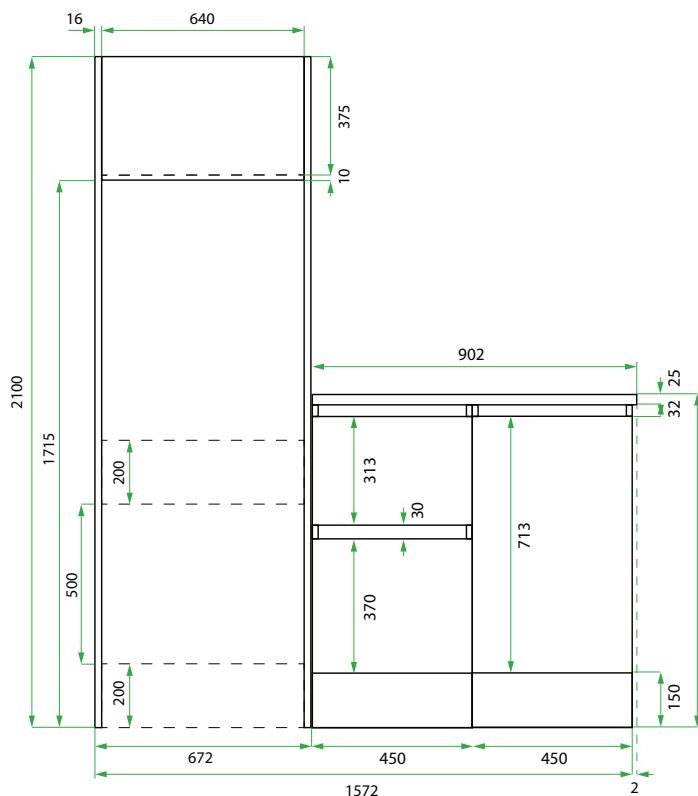

TECHNICAL DRAWINGS

Front