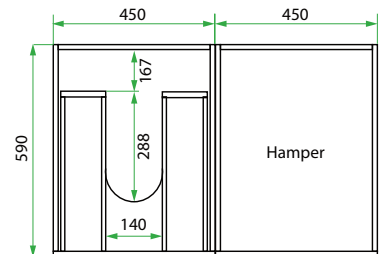

DESCRIPTION

Smart Fit Kit: 450, 2 Drawers with Stacker & Accessory Cabinet

PRODUCT CODE

LKSFIT45D2

Smart Fit Dimensions W 1574 x H 2100 - 920 x D 600 (mm)

- Smart Fit Components**
- Modern Laundry Base Cabinet 450, 2 Drawers
 - White Kordura Benchtop (matte)
 - Petite Stainless Steel Sink with Basket Waste
 - Stacker Cabinet Kit
 - Single Hamper Accessory Cabinet
 - Cabinet Connectors

Top Drawer

Top Down

NOTES

*Additional Cost. Accessories not included. See our website for product prices. Drawing indicates the technical measurement only and is not a reflection of how the product will look. Sizes are nominal only. All drawings in millimeters. Drawings not to scale. October 2024.