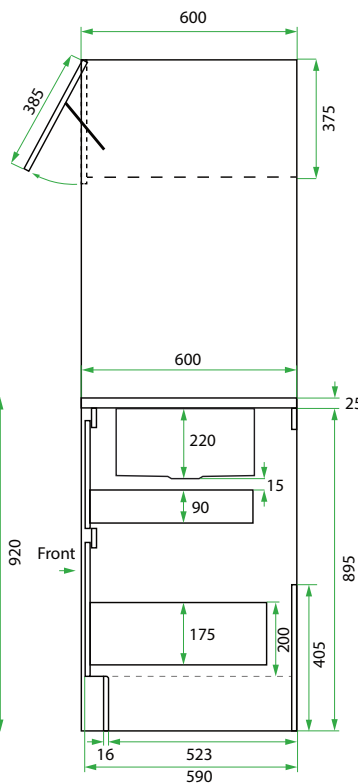

DESCRIPTION

Smart Fit Kit: 450, 2 Drawers with Stacker & Accessory Cabinet

PRODUCT CODE

LKSFIT45D2

Smart Fit Dimensions W 1574 x H 2100 - 920 x D 600 (mm)

- Smart Fit Components**
- Modern Laundry Base Cabinet 450, 2 Drawers
 - White Kordura Benchtop (matte)
 - Petite Stainless Steel Sink with Basket Waste
 - Stacker Cabinet Kit
 - Single Hamper Accessory Cabinet
 - Cabinet Connectors

Origin New Zealand made cabinetry

- Features**
- 2 Drawers, Stacker & Accessory Cabinet
 - Petite Stainless steel sink undermounted to Kordura benchtop & centred over drawers.

TECHNICAL DRAWINGS

Front

Side View

Top Drawer

Top Down

NOTES

*Additional Cost. Accessories not included. See our website for product prices. Drawing indicates the technical measurement only and is not a reflection of how the product will look. Sizes are nominal only. All drawings in millimeters. Drawings not to scale. October 2024.