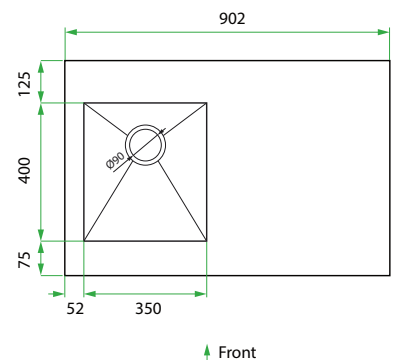

DESCRIPTION

Smart Fit Kit: 450, 2 Drawers with Stacker & Accessory Cabinet

PRODUCT CODE

LKSFIT45D2

Smart Fit Dimensions W 1574 x H 2100 - 920 x D 600 (mm)

- Smart Fit Components**
- Modern Laundry Base Cabinet 450, 2 Drawers
 - White Kordura Benchtop (matte)
 - Petite Stainless Steel Sink with Basket Waste
 - Stacker Cabinet Kit
 - Single Hamper Accessory Cabinet
 - Cabinet Connectors

Top Drawer

Top Down

NOTES

*Additional Cost. Accessories not included. See our website for product prices. Drawing indicates the technical measurement only and is not a reflection of how the product will look. Sizes are nominal only. All drawings in millimeters. Drawings not to scale. October 2024.