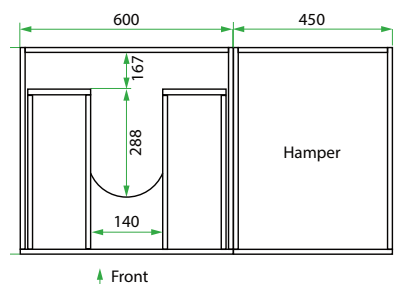

Origin

New Zealand made cabinetry

Features

- 2 Drawers, Stacker & Accessory Cabinet
- Stainless steel sink undermounted to Kordura benchtop & centred over drawers.

TECHNICAL DRAWINGS

Front

Side View

Top Drawer

Top Down

NOTES

*Additional Cost. Accessories not included. See our website for product prices. Drawing indicates the technical measurement only and is not a reflection of how the product will look. Sizes are nominal only. All drawings in millimeters. Drawings not to scale. October 2024.