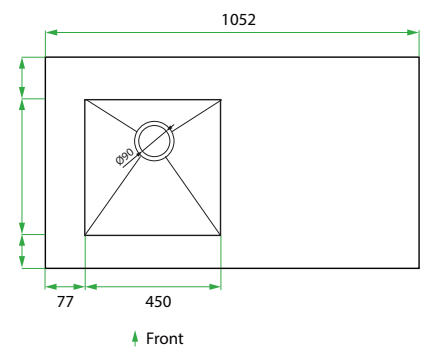

DESCRIPTION

Smart Fit Kit: 600, 2 Drawers with Stacker & Accessory Cabinet

PRODUCT CODE

LKSFIT60D2

Smart Fit Dimensions

W 1724 x H 2100 - 920 x D 600 (mm)

Smart Fit Components

- Modern Laundry Base Cabinet 600, 2 Drawers
- White Kordura Benchtop (matte)
- Stainless Steel Sink with Basket Waste
- Stacker Cabinet Kit
- Single Hamper Accessory Cabinet
- Cabinet Connectors

Top Down

NOTES

*Additional Cost. Accessories not included. See our website for product prices. Drawing indicates the technical measurement only and is not a reflection of how the product will look. Sizes are nominal only. All drawings in millimeters. Drawings not to scale. October 2024.