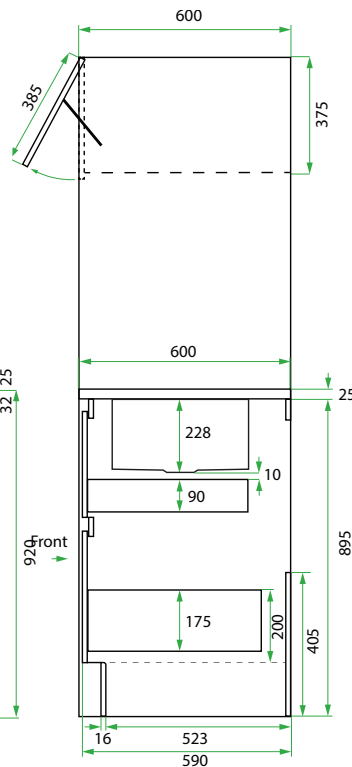

DESCRIPTION

Smart Fit Kit: 600, 2 Drawers with Stacker & Accessory Cabinet

PRODUCT CODE

LKSFIT60D2

Smart Fit Dimensions

W 1724 x H 2100 - 920 x D 600 (mm)

Smart Fit Components

- Modern Laundry Base Cabinet 600, 2 Drawers
- White Kordura Benchtop (matte)
- Stainless Steel Sink with Basket Waste
- Stacker Cabinet Kit
- Single Hamper Accessory Cabinet
- Cabinet Connectors

Origin

New Zealand made cabinetry

Features

- 2 Drawers, Stacker & Accessory Cabinet
- Stainless steel sink undermounted to Kordura benchtop & centred over drawers.

TECHNICAL DRAWINGS

Front

Side View

Top Drawer

Top Down

NOTES

*Additional Cost. Accessories not included. See our website for product prices. Drawing indicates the technical measurement only and is not a reflection of how the product will look. Sizes are nominal only. All drawings in millimeters. Drawings not to scale. October 2024.