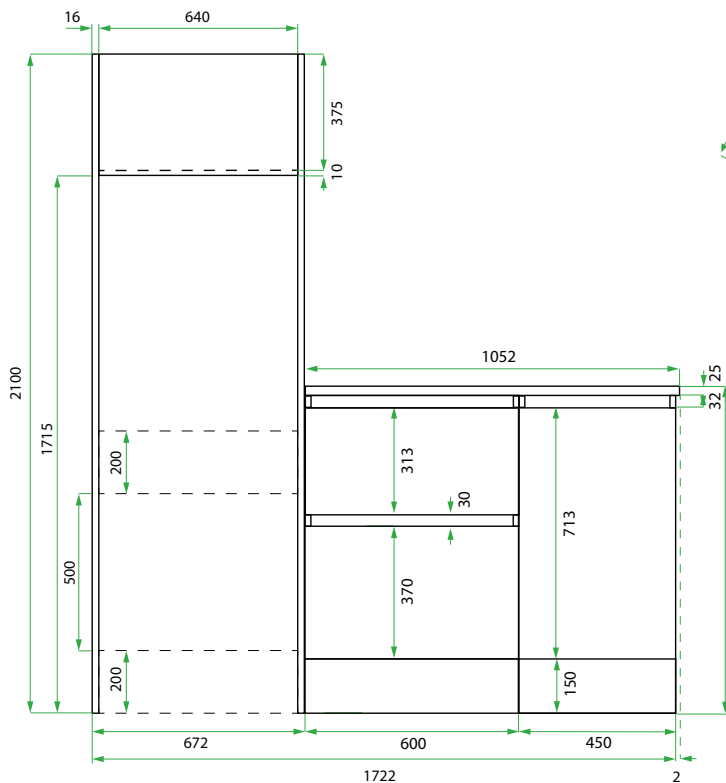

TECHNICAL DRAWINGS

Front