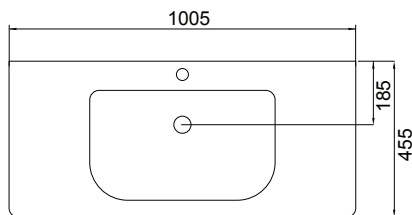

DESCRIPTION

Soft 1000, 1 Drawer, 1 Open Shelf, Wall Hung Vanity

PRODUCT CODE

FT100DOSWH / FT100DOSWHM

- Dimensions** W 1005 x H 620 x D 455 (mm)
- Finishes** White Gloss Paint or Melamine
- Basin** Ceramic Integrated Basin & Overflow
- Handle** Handleless Design with Matching Rail (White Gloss or Melamine), or Contrasting Silver or Black Aluminium Rail. Optional pull handle available at additional cost.
- Origin** New Zealand made cabinetry.
- Features**
- 1 Drawer with soft-close & 1 open shelf.
 - Melamine is a wood look, low-pressure laminate.
 - White Paint - The paint used on our products is polyurethane or UV based. It is harder and more durable than lacquered finishes.

TECHNICAL DRAWINGS

Top Down

Drawers

Front

Side Section

Basin Side

NOTES

*Additional Cost. Accessories not included. Drawing indicates the technical measurement only and is not a reflection of how the product will look. Sizes are nominal only. All drawings in millimeters. Drawings not to scale. August 2023.