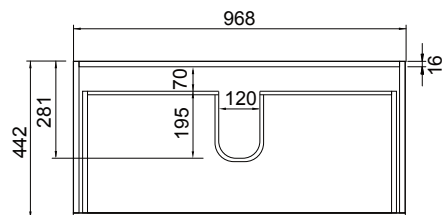

DESCRIPTION

Soft 1000, 1 Drawer, 1 Open Shelf, Wall Hung Vanity

PRODUCT CODE

FT100DOSWH / FT100DOSWHM

- Dimensions** W 1005 x H 620 x D 455 (mm)
- Finishes** White Gloss Paint or Melamine
- Basin** Ceramic Integrated Basin & Overflow
- Handle** Handleless Design with Matching Rail (White Gloss or Melamine), or Contrasting Silver or Black Aluminium Rail. Optional pull handle available at additional cost.
- Origin** New Zealand made cabinetry.
- Features**
- 1 Drawer with soft-close & 1 open shelf.
 - Melamine is a wood look, low-pressure laminate.
 - White Paint - The paint used on our products is polyurethane or UV based. It is harder and more durable than lacquered finishes.

TECHNICAL DRAWINGS

Top Down

Drawers

Front

Side Section

Basin Side

NOTES

*Additional Cost. Accessories not included. Drawing indicates the technical measurement only and is not a reflection of how the product will look. Sizes are nominal only. All drawings in millimeters. Drawings not to scale. August 2023.