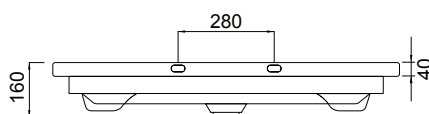

DESCRIPTION

Soft 1000, 1 Drawer, 1 Open Shelf, Wall Hung Vanity

PRODUCT CODE

FT100DOSWH / FT100DOSWHM

- Dimensions** W 1005 x H 620 x D 455 (mm)
- Finishes** White Gloss Paint or Melamine
- Basin** Ceramic Integrated Basin & Overflow
- Handle** Handleless Design with Matching Rail (White Gloss or Melamine), or Contrasting Silver or Black Aluminium Rail. Optional pull handle available at additional cost.
- Origin** New Zealand made cabinetry.
- Features**
- 1 Drawer with soft-close & 1 open shelf.
 - Melamine is a wood look, low-pressure laminate.
 - White Paint - The paint used on our products is polyurethane or UV based. It is harder and more durable than lacquered finishes.

TECHNICAL DRAWINGS

Top Down

Drawers

Front

Side Section

Basin Side

NOTES

*Additional Cost. Accessories not included. Drawing indicates the technical measurement only and is not a reflection of how the product will look. Sizes are nominal only. All drawings in millimeters. Drawings not to scale. August 2023.