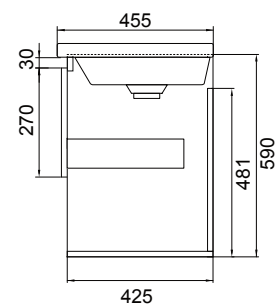

DESCRIPTION

Soft 1000, 1 Drawer, 1 Open Shelf, Wall Hung Vanity

PRODUCT CODE

FT100DOSWH / FT100DOSWHM

- Dimensions** W 1005 x H 620 x D 455 (mm)
- Finishes** White Gloss Paint or Melamine
- Basin** Ceramic Integrated Basin & Overflow
- Handle** Handleless Design with Matching Rail (White Gloss or Melamine), or Contrasting Silver or Black Aluminium Rail. Optional pull handle available at additional cost.
- Origin** New Zealand made cabinetry.
- Features**
- 1 Drawer with soft-close & 1 open shelf.
 - Melamine is a wood look, low-pressure laminate.
 - White Paint - The paint used on our products is polyurethane or UV based. It is harder and more durable than lacquered finishes.

TECHNICAL DRAWINGS

Top Down

Drawers

Front

Side Section

Basin Side

NOTES

*Additional Cost. Accessories not included. Drawing indicates the technical measurement only and is not a reflection of how the product will look. Sizes are nominal only. All drawings in millimeters. Drawings not to scale. August 2023.