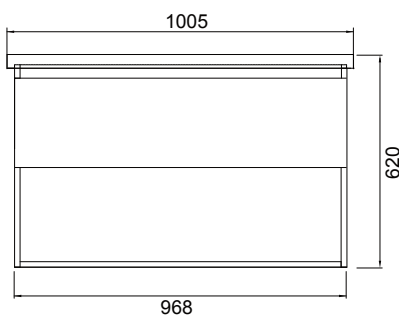

DESCRIPTION

Soft 1000, 1 Drawer, 1 Open Shelf, Wall Hung Vanity

PRODUCT CODE

FT100DOSWH / FT100DOSWHM

- Dimensions** W 1005 x H 620 x D 455 (mm)
- Finishes** White Gloss Paint or Melamine
- Basin** Ceramic Integrated Basin & Overflow
- Handle** Handleless Design with Matching Rail (White Gloss or Melamine), or Contrasting Silver or Black Aluminium Rail. Optional pull handle available at additional cost.
- Origin** New Zealand made cabinetry.
- Features**
- 1 Drawer with soft-close & 1 open shelf.
 - Melamine is a wood look, low-pressure laminate.
 - White Paint - The paint used on our products is polyurethane or UV based. It is harder and more durable than lacquered finishes.

TECHNICAL DRAWINGS

Top Down

Drawers

Front

Side Section

Basin Side

NOTES

*Additional Cost. Accessories not included. Drawing indicates the technical measurement only and is not a reflection of how the product will look. Sizes are nominal only. All drawings in millimeters. Drawings not to scale. August 2023.