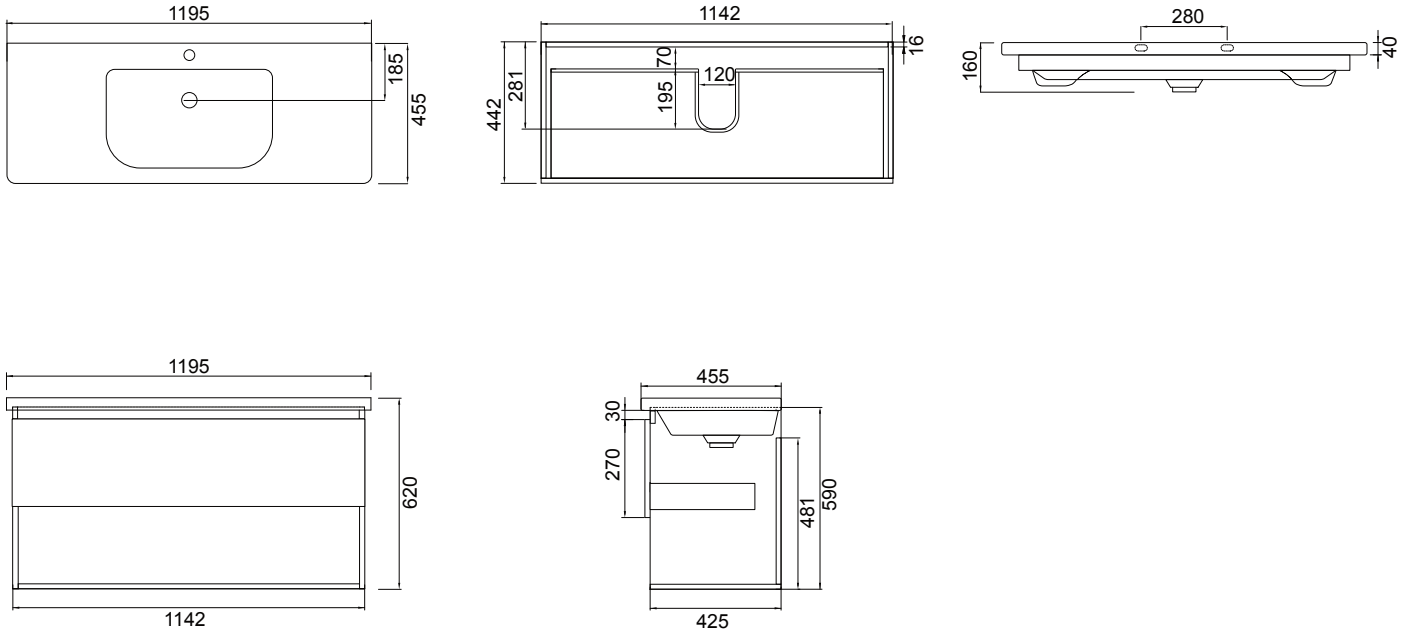

DESCRIPTION

Soft 1200, 1 Drawer, 1 Open Shelf, Wall-Hung Vanity

PRODUCT CODE

FT120DOSWH / FT120DOSWHM

FEATURES

- Dimensions - W 1195 x H 620 x D 455 mm
- Available in White Paint or Melamine finishes.
- Ceramic basin with overflow from Europe.
- White Paint - The paint used on our products is polyurethane or UV based. It is five times harder and more durable than lacquer finishes.
- Melamine - Our wood grain melamine is a low-pressure laminate.
- NZ-made cabinetry with soft close drawer & handleless design, offers deep convenient storage.
- Handleless design available in matching finish or contrasting Silver or Black Aluminium rail. Optional pull handle available at additional cost.

See our website for product prices. Drawing indicates the technical measurement only and is not a reflection of how the product will look. Sizes are nominal only. All drawings in millimeters. Drawings not to scale. Must use bottle traps to ensure drawers open, we recommend 40551-32 bottle trap. Please use a contoured waste with all china basins, we recommend A27, PUW68R or FT41045 wastes. Tapware & accessories not included. March 2023.

DESCRIPTION

Soft 1200, 1 Drawer, 1 Open Shelf, Wall-Hung Vanity

PRODUCT CODE

FT120DOSWH / FT120DOSWHM

TECHNICAL DRAWINGS

NOTES

See our website for product prices. Drawing indicates the technical measurement only and is not a reflection of how the product will look. Sizes are nominal only. All drawings in millimeters. Drawings not to scale. Must use bottle traps to ensure drawers open, we recommend 40551-32 bottle trap. Please use a contoured waste with all china basins, we recommend A27, PUW68R or FT41045 wastes. Tapware & accessories not included. March 2023.