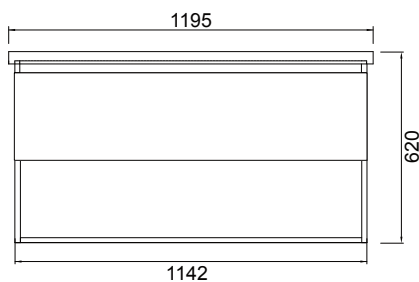

DESCRIPTION

Soft 1200, 1 Drawer, 1 Open Shelf, Wall-Hung Vanity

PRODUCT CODE

FT120DOSWH / FT120DOSWHM

- Dimensions** W 1195 x H 620 x D 455 (mm)
- Finishes** White Gloss Paint or Melamine
- Basin** Ceramic Integrated Basin & Overflow
- Handle** Handleless Design with Matching Rail (White Gloss or Melamine), or Contrasting Silver or Black Aluminium Rail. Optional pull handle available at additional cost.
- Origin** New Zealand made cabinetry.
- Features**
- 1 Drawer with soft-close & 1 open shelf.
 - Melamine is a wood look, low-pressure laminate.
 - White Paint - The paint used on our products is polyurethane or UV based. It is harder and more durable than lacquered finishes.

TECHNICAL DRAWINGS

Top Down

Drawers

Front

Side Section

Basin Side

NOTES

*Additional Cost. Accessories not included. Drawing indicates the technical measurement only and is not a reflection of how the product will look. Sizes are nominal only. All drawings in millimeters. Drawings not to scale. August 2023.