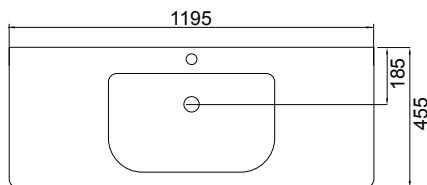

DESCRIPTION

Soft 1200, 1 Drawer, 1 Open Shelf, Wall-Hung Vanity

PRODUCT CODE

FT120DOSWH / FT120DOSWHM

- Dimensions** W 1195 x H 620 x D 455 (mm)
- Finishes** White Gloss Paint or Melamine
- Basin** Ceramic Integrated Basin & Overflow
- Handle** Handleless Design with Matching Rail (White Gloss or Melamine), or Contrasting Silver or Black Aluminium Rail. Optional pull handle available at additional cost.
- Origin** New Zealand made cabinetry.
- Features**
- 1 Drawer with soft-close & 1 open shelf.
 - Melamine is a wood look, low-pressure laminate.
 - White Paint - The paint used on our products is polyurethane or UV based. It is harder and more durable than lacquered finishes.

TECHNICAL DRAWINGS

Top Down

Drawers

Front

Side Section

Basin Side

NOTES

*Additional Cost. Accessories not included. Drawing indicates the technical measurement only and is not a reflection of how the product will look. Sizes are nominal only. All drawings in millimeters. Drawings not to scale. August 2023.