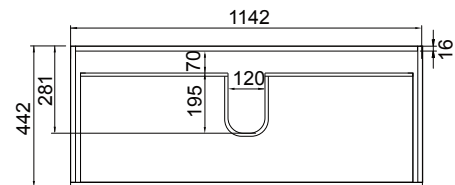

DESCRIPTION

Soft 1200, 1 Drawer, 1 Open Shelf, Wall-Hung Vanity

PRODUCT CODE

FT120DOSWH / FT120DOSWHM

- Dimensions** W 1195 x H 620 x D 455 (mm)
- Finishes** White Gloss Paint or Melamine
- Basin** Ceramic Integrated Basin & Overflow
- Handle** Handleless Design with Matching Rail (White Gloss or Melamine), or Contrasting Silver or Black Aluminium Rail. Optional pull handle available at additional cost.
- Origin** New Zealand made cabinetry.
- Features**
- 1 Drawer with soft-close & 1 open shelf.
 - Melamine is a wood look, low-pressure laminate.
 - White Paint - The paint used on our products is polyurethane or UV based. It is harder and more durable than lacquered finishes.

TECHNICAL DRAWINGS

Top Down

Drawers

Front

Side Section

Basin Side

NOTES

*Additional Cost. Accessories not included. Drawing indicates the technical measurement only and is not a reflection of how the product will look. Sizes are nominal only. All drawings in millimeters. Drawings not to scale. August 2023.