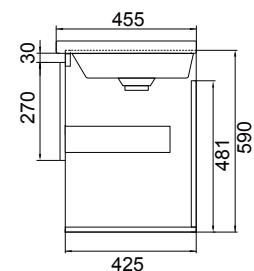

DESCRIPTION

Soft 1200, 1 Drawer, 1 Open Shelf, Wall-Hung Vanity

PRODUCT CODE

FT120DOSWH / FT120DOSWHM

- Dimensions** W 1195 x H 620 x D 455 (mm)
- Finishes** White Gloss Paint or Melamine
- Basin** Ceramic Integrated Basin & Overflow
- Handle** Handleless Design with Matching Rail (White Gloss or Melamine), or Contrasting Silver or Black Aluminium Rail. Optional pull handle available at additional cost.
- Origin** New Zealand made cabinetry.
- Features**
- 1 Drawer with soft-close & 1 open shelf.
 - Melamine is a wood look, low-pressure laminate.
 - White Paint - The paint used on our products is polyurethane or UV based. It is harder and more durable than lacquered finishes.

TECHNICAL DRAWINGS

Top Down

Drawers

Front

Side Section

Basin Side

NOTES

*Additional Cost. Accessories not included. Drawing indicates the technical measurement only and is not a reflection of how the product will look. Sizes are nominal only. All drawings in millimeters. Drawings not to scale. August 2023.