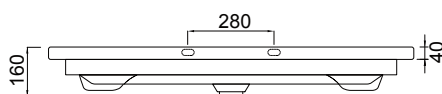

DESCRIPTION

Soft 1200, 1 Drawer, 1 Open Shelf, Wall-Hung Vanity

PRODUCT CODE

FT120DOSWH / FT120DOSWHM

- Dimensions** W 1195 x H 620 x D 455 (mm)
- Finishes** White Gloss Paint or Melamine
- Basin** Ceramic Integrated Basin & Overflow
- Handle** Handleless Design with Matching Rail (White Gloss or Melamine), or Contrasting Silver or Black Aluminium Rail. Optional pull handle available at additional cost.
- Origin** New Zealand made cabinetry.
- Features**
- 1 Drawer with soft-close & 1 open shelf.
 - Melamine is a wood look, low-pressure laminate.
 - White Paint - The paint used on our products is polyurethane or UV based. It is harder and more durable than lacquered finishes.

TECHNICAL DRAWINGS

Top Down

Drawers

Front

Side Section

Basin Side

NOTES

*Additional Cost. Accessories not included. Drawing indicates the technical measurement only and is not a reflection of how the product will look. Sizes are nominal only. All drawings in millimeters. Drawings not to scale. August 2023.