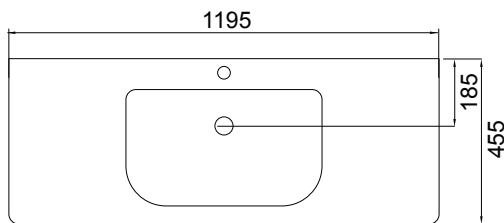

## PRODUCT CODE

FT120DWH / FT120DWHM

<b>Dimensions</b>	<b>W 1195 x H 480 x D 455 (mm)</b>
<b>Finishes</b>	White Gloss Paint or Melamine
<b>Basin</b>	Ceramic Integrated Basin & Overflow
<b>Handle</b>	Handleless Design with Matching Rail (White Gloss or Melamine), or Contrasting Silver or Black Aluminium Rail. Optional pull handle available at additional cost.
<b>Origin</b>	New Zealand made cabinetry.
<b>Features</b>	<ul style="list-style-type: none"> <li>• 1 Drawer with soft-close and deeper storage.</li> <li>• Melamine is a wood look, low-pressure laminate.</li> <li>• White Paint - The paint used on our products is polyurethane or UV based. It is harder and more durable than lacquered finishes.</li> </ul>

## TECHNICAL DRAWINGS

Top Down

Drawers

Front

Side Section

Basin Side

## NOTES

\*Additional Cost. Accessories not included. Drawing indicates the technical measurement only and is not a reflection of how the product will look. Sizes are nominal only. All drawings in millimeters. Drawings not to scale. August 2023.