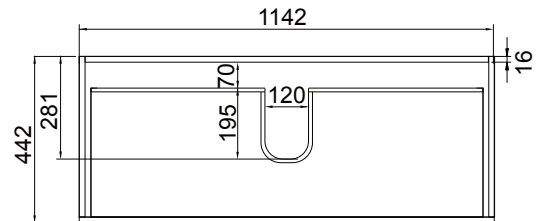

## PRODUCT CODE

FT120DWH / FT120DWHM

<b>Dimensions</b>	<b>W 1195 x H 480 x D 455 (mm)</b>
<b>Finishes</b>	White Gloss Paint or Melamine
<b>Basin</b>	Ceramic Integrated Basin & Overflow
<b>Handle</b>	Handleless Design with Matching Rail (White Gloss or Melamine), or Contrasting Silver or Black Aluminium Rail. Optional pull handle available at additional cost.
<b>Origin</b>	New Zealand made cabinetry.
<b>Features</b>	<ul style="list-style-type: none"> <li>• 1 Drawer with soft-close and deeper storage.</li> <li>• Melamine is a wood look, low-pressure laminate.</li> <li>• White Paint - The paint used on our products is polyurethane or UV based. It is harder and more durable than lacquered finishes.</li> </ul>

## TECHNICAL DRAWINGS

Top Down

Drawers

Front

Side Section

Basin Side

## NOTES

\*Additional Cost. Accessories not included. Drawing indicates the technical measurement only and is not a reflection of how the product will look. Sizes are nominal only. All drawings in millimeters. Drawings not to scale. August 2023.