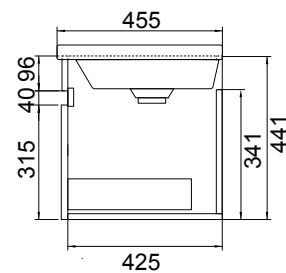

## PRODUCT CODE

FT120DWH / FT120DWHM

<b>Dimensions</b>	<b>W 1195 x H 480 x D 455 (mm)</b>
<b>Finishes</b>	White Gloss Paint or Melamine
<b>Basin</b>	Ceramic Integrated Basin & Overflow
<b>Handle</b>	Handleless Design with Matching Rail (White Gloss or Melamine), or Contrasting Silver or Black Aluminium Rail. Optional pull handle available at additional cost.
<b>Origin</b>	New Zealand made cabinetry.
<b>Features</b>	<ul style="list-style-type: none"> <li>• 1 Drawer with soft-close and deeper storage.</li> <li>• Melamine is a wood look, low-pressure laminate.</li> <li>• White Paint - The paint used on our products is polyurethane or UV based. It is harder and more durable than lacquered finishes.</li> </ul>

## TECHNICAL DRAWINGS

Top Down

Drawers

Front

Side Section

Basin Side

## NOTES

\*Additional Cost. Accessories not included. Drawing indicates the technical measurement only and is not a reflection of how the product will look. Sizes are nominal only. All drawings in millimeters. Drawings not to scale. August 2023.