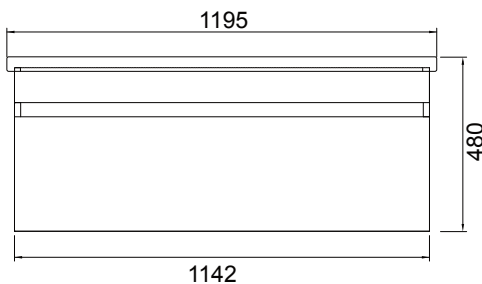

## PRODUCT CODE

FT120DWH / FT120DWHM

<b>Dimensions</b>	<b>W 1195 x H 480 x D 455 (mm)</b>
<b>Finishes</b>	White Gloss Paint or Melamine
<b>Basin</b>	Ceramic Integrated Basin & Overflow
<b>Handle</b>	Handleless Design with Matching Rail (White Gloss or Melamine), or Contrasting Silver or Black Aluminium Rail. Optional pull handle available at additional cost.
<b>Origin</b>	New Zealand made cabinetry.
<b>Features</b>	<ul style="list-style-type: none"> <li>• 1 Drawer with soft-close and deeper storage.</li> <li>• Melamine is a wood look, low-pressure laminate.</li> <li>• White Paint - The paint used on our products is polyurethane or UV based. It is harder and more durable than lacquered finishes.</li> </ul>

## TECHNICAL DRAWINGS

Top Down

Drawers

Front

Side Section

Basin Side

## NOTES

\*Additional Cost. Accessories not included. Drawing indicates the technical measurement only and is not a reflection of how the product will look. Sizes are nominal only. All drawings in millimeters. Drawings not to scale. August 2023.