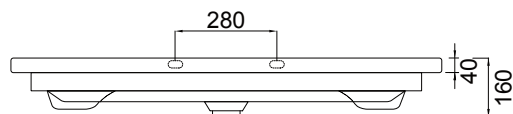

## PRODUCT CODE

FT120DWH / FT120DWHM

<b>Dimensions</b>	<b>W 1195 x H 480 x D 455 (mm)</b>
<b>Finishes</b>	White Gloss Paint or Melamine
<b>Basin</b>	Ceramic Integrated Basin & Overflow
<b>Handle</b>	Handleless Design with Matching Rail (White Gloss or Melamine), or Contrasting Silver or Black Aluminium Rail. Optional pull handle available at additional cost.
<b>Origin</b>	New Zealand made cabinetry.
<b>Features</b>	<ul style="list-style-type: none"> <li>• 1 Drawer with soft-close and deeper storage.</li> <li>• Melamine is a wood look, low-pressure laminate.</li> <li>• White Paint - The paint used on our products is polyurethane or UV based. It is harder and more durable than lacquered finishes.</li> </ul>

## TECHNICAL DRAWINGS

Top Down

Drawers

Front

Side Section

Basin Side

## NOTES

\*Additional Cost. Accessories not included. Drawing indicates the technical measurement only and is not a reflection of how the product will look. Sizes are nominal only. All drawings in millimeters. Drawings not to scale. August 2023.